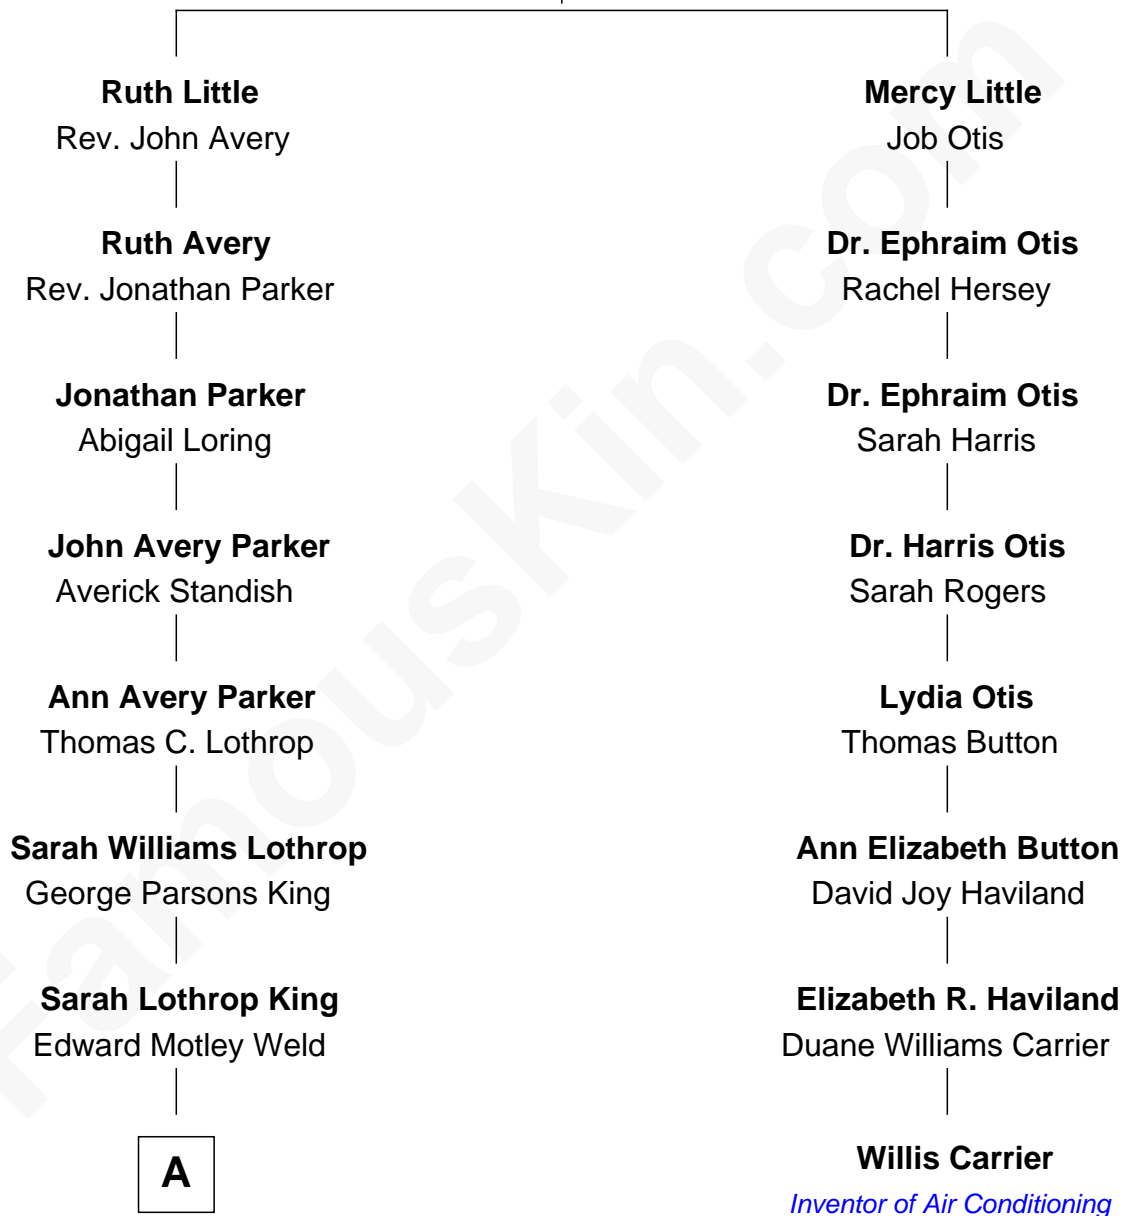

FamousKin.com Relationship Chart of

Tuesday Weld

TV and Movie Actress

7th cousin 1 time removed of

Willis Carrier

Inventor of Air Conditioning

Ephraim Little
Mary Sturtevant

A

—
Lothrop Motley Weld

Yosene Balfour Ker

—
Tuesday Weld

TV and Movie Actress

FamousKin.com