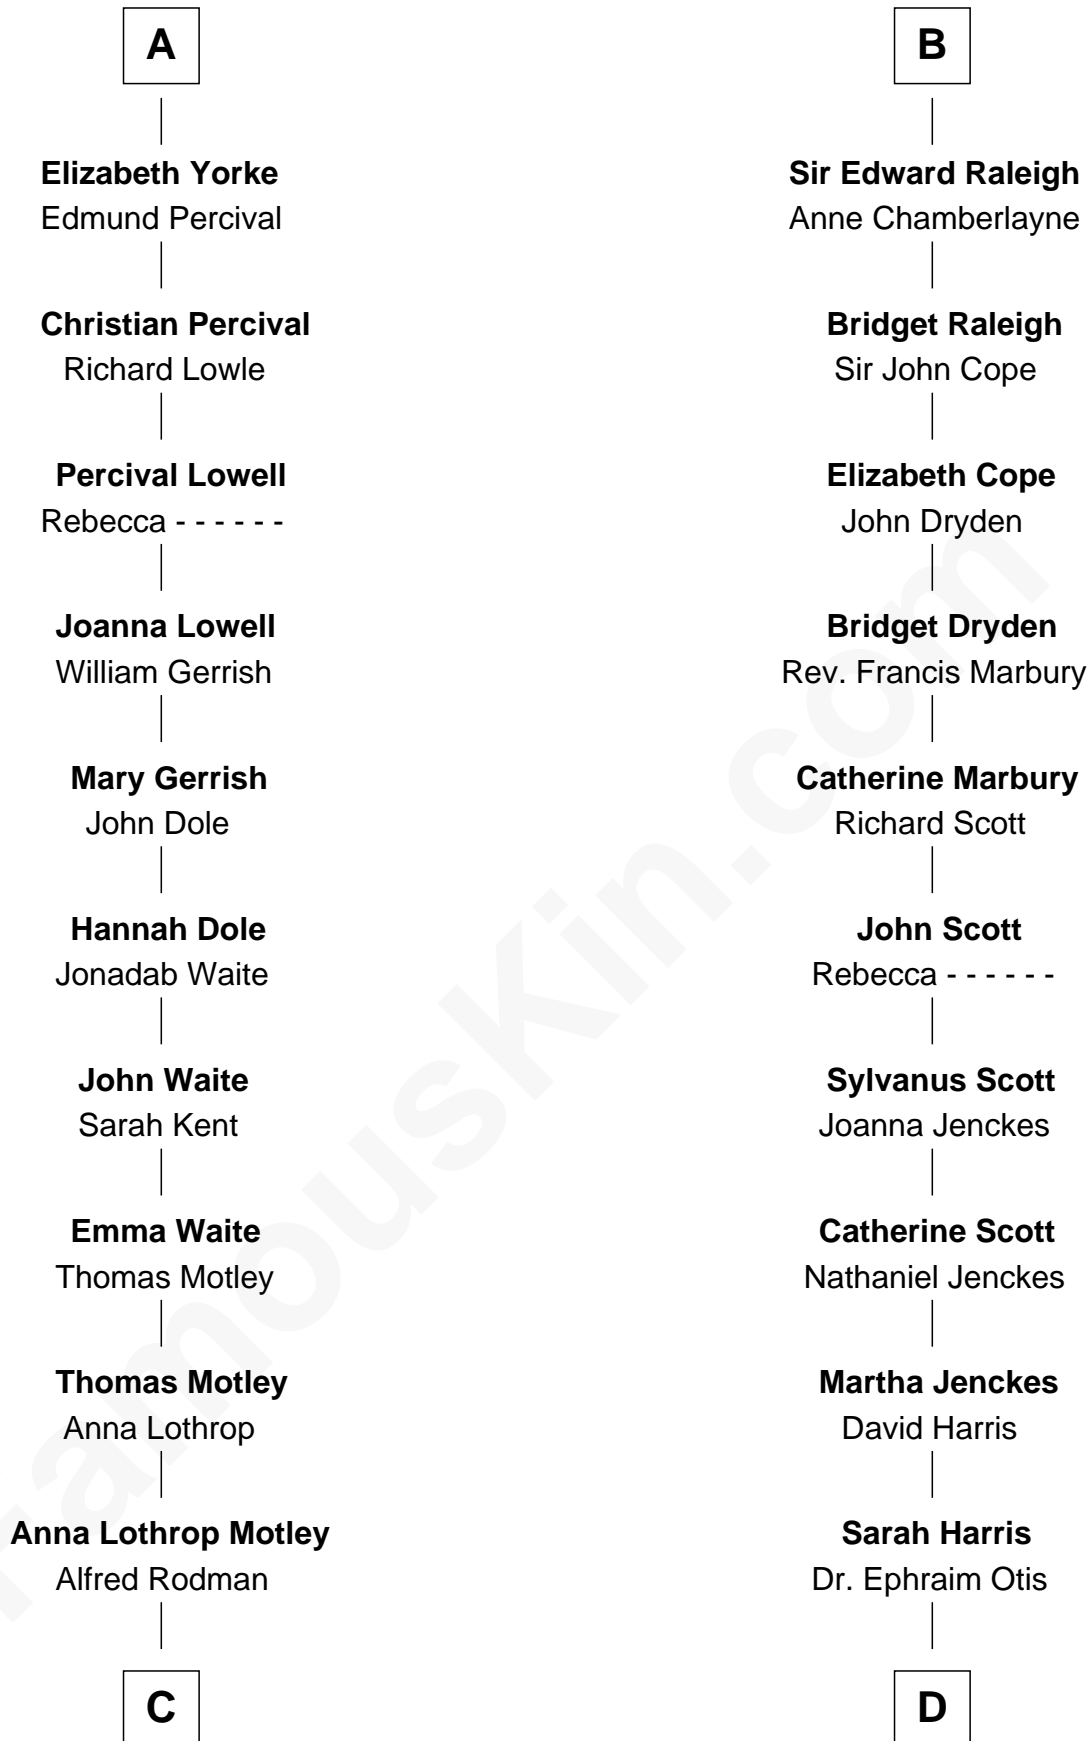

FamousKin.com Relationship Chart of

Tuesday Weld

TV and Movie Actress

20th cousin 1 time removed of

Willis Carrier

Inventor of Air Conditioning

Humphrey de Bohun

Elizabeth Plantagenet

C

Eloise Rodman
Stephen Minot Weld

Edward Motley Weld
Sarah Lothrop King

Lothrop Motley Weld
Yosene Balfour Ker

Tuesday Weld
TV and Movie Actress

D

Dr. Harris Otis
Sarah Rogers

Lydia Otis
Thomas Button