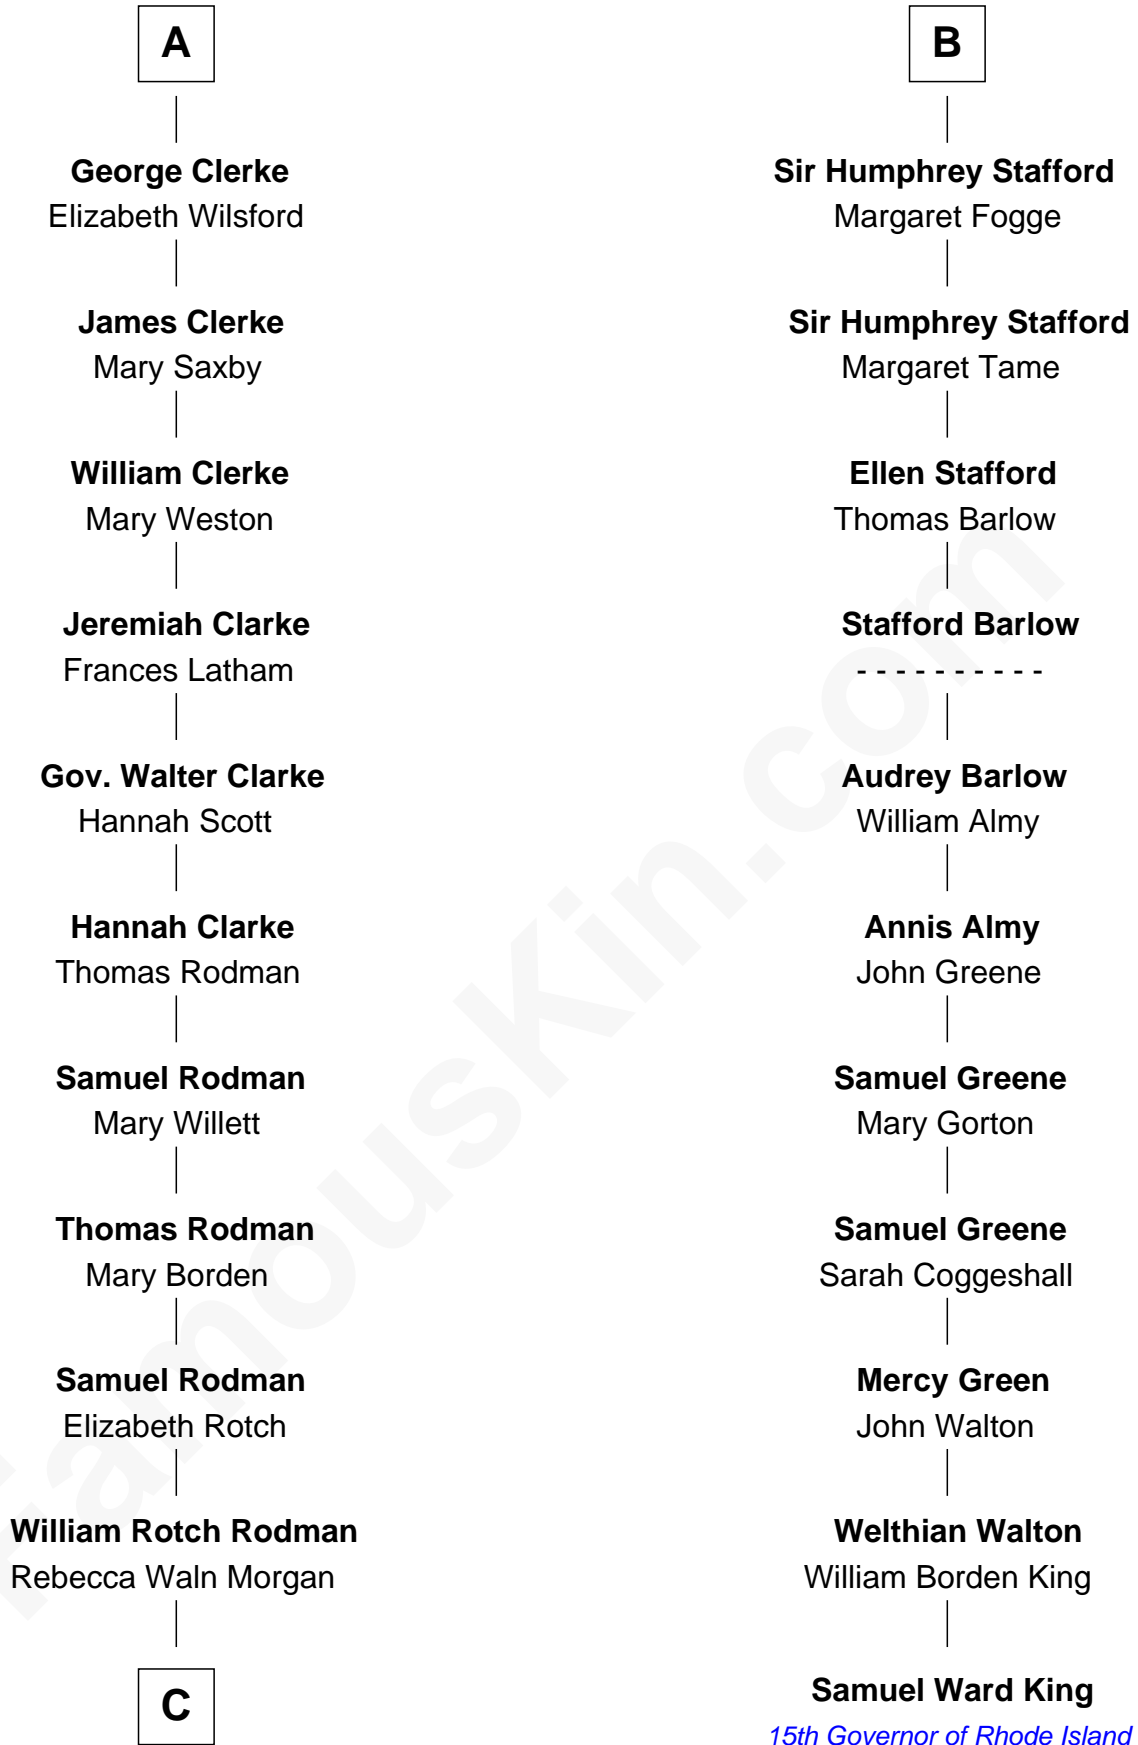

FamousKin.com Relationship Chart of

Tuesday Weld

TV and Movie Actress

17th cousin 4 times removed of

Samuel Ward King

15th Governor of Rhode Island

C

—
Alfred Rodman
Anna Lothrop Motley

—
Eloise Rodman
Stephen Minot Weld

—
Edward Motley Weld
Sarah Lothrop King

—
Lothrop Motley Weld
Yosene Balfour Ker

—
Tuesday Weld
TV and Movie Actress

FamousKin.com