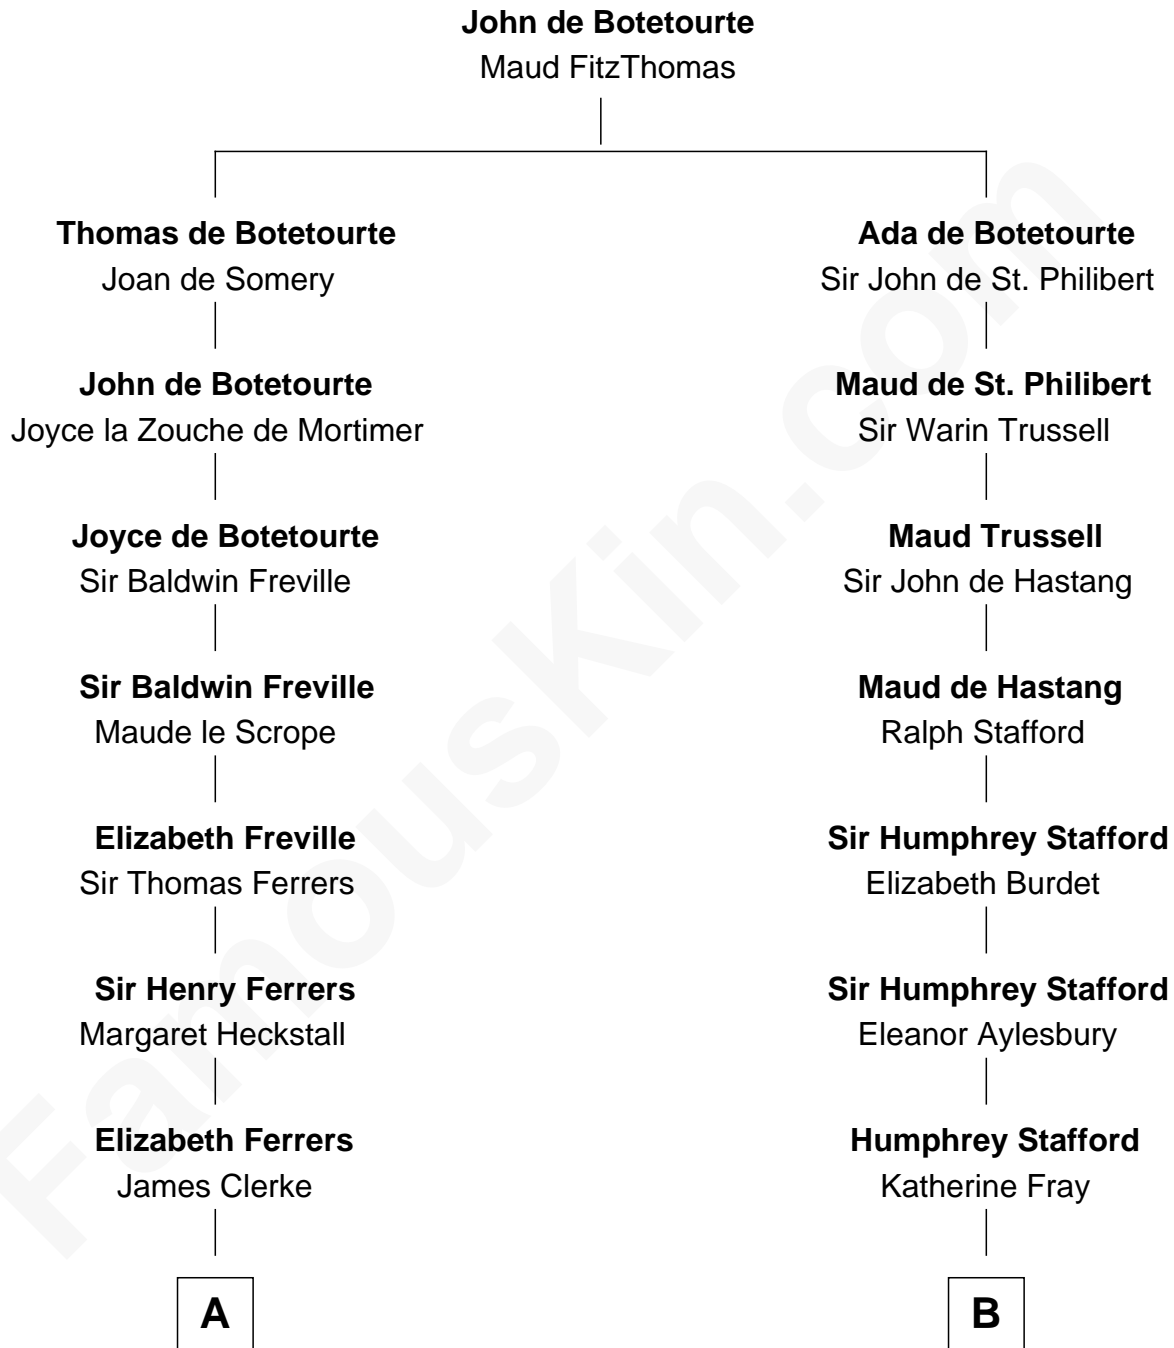

FamousKin.com Relationship Chart of

Tuesday Weld

TV and Movie Actress

17th cousin 4 times removed of

Samuel Ward King

15th Governor of Rhode Island

C

—
Alfred Rodman
Anna Lothrop Motley

—
Eloise Rodman
Stephen Minot Weld

—
Edward Motley Weld
Sarah Lothrop King

—
Lothrop Motley Weld
Yosene Balfour Ker

—
Tuesday Weld
TV and Movie Actress

FamousKin.com