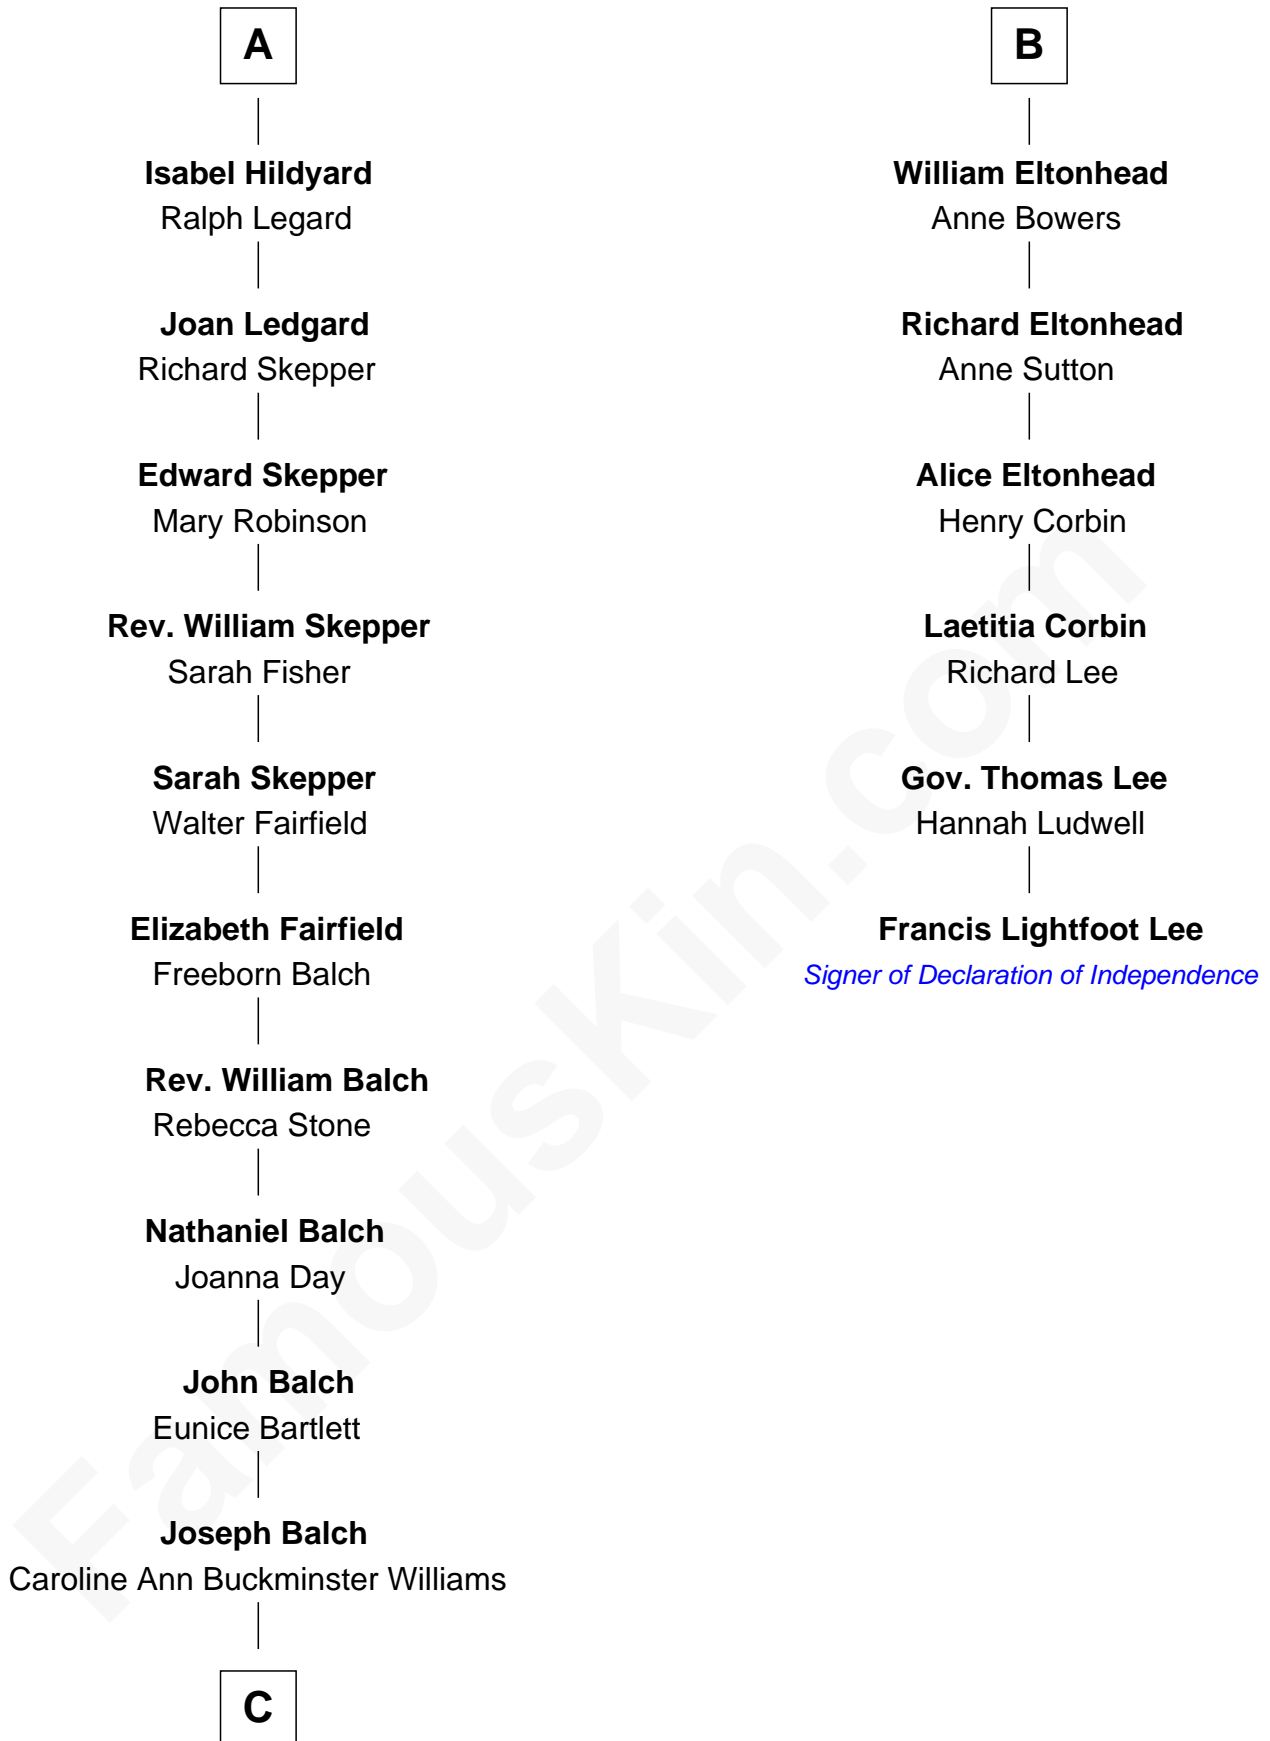

FamousKin.com

Relationship Chart of

Tuesday Weld

TV and Movie Actress

12th cousin 9 times removed of

Francis Lightfoot Lee

Signer of the Declaration of Independence

C

—
Sarah Bartlett Balch

Stephen Minot Weld

—
Stephen Minot Weld

Eloise Rodman

—
Edward Motley Weld

Sarah Lothrop King

—
Lothrop Motley Weld

Yosene Balfour Ker