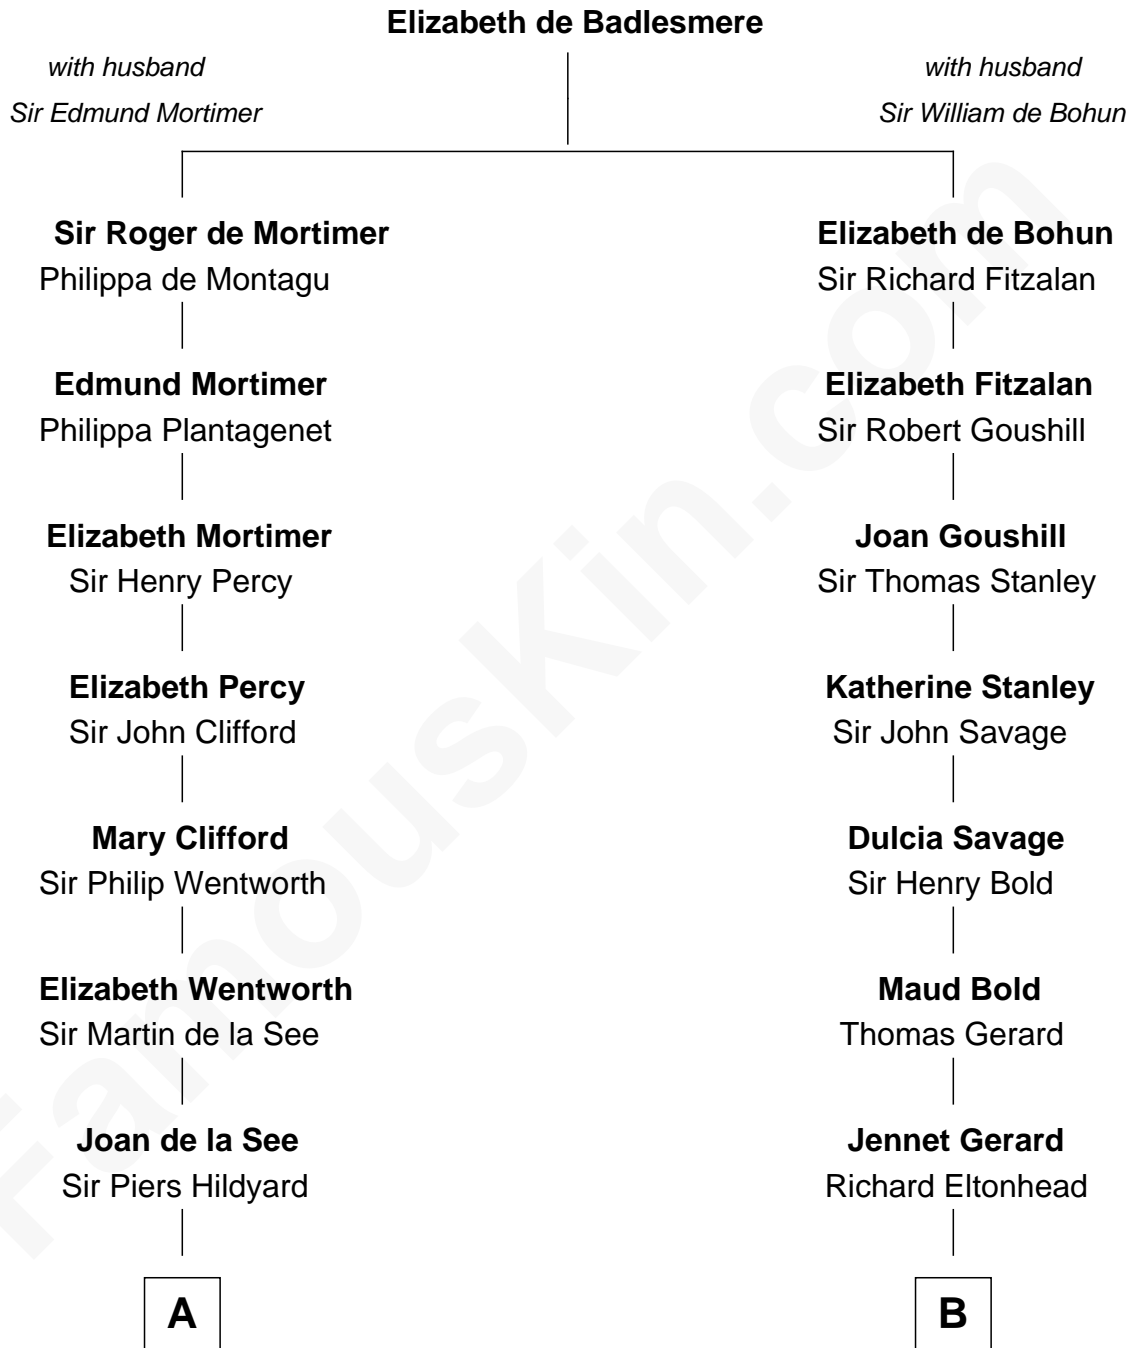

FamousKin.com

Relationship Chart of

Tuesday Weld

TV and Movie Actress

12th cousin 9 times removed of

Francis Lightfoot Lee

Signer of the Declaration of Independence

C

—
Sarah Bartlett Balch

Stephen Minot Weld

—
Stephen Minot Weld

Eloise Rodman

—
Edward Motley Weld

Sarah Lothrop King

—
Lothrop Motley Weld

Yosene Balfour Ker