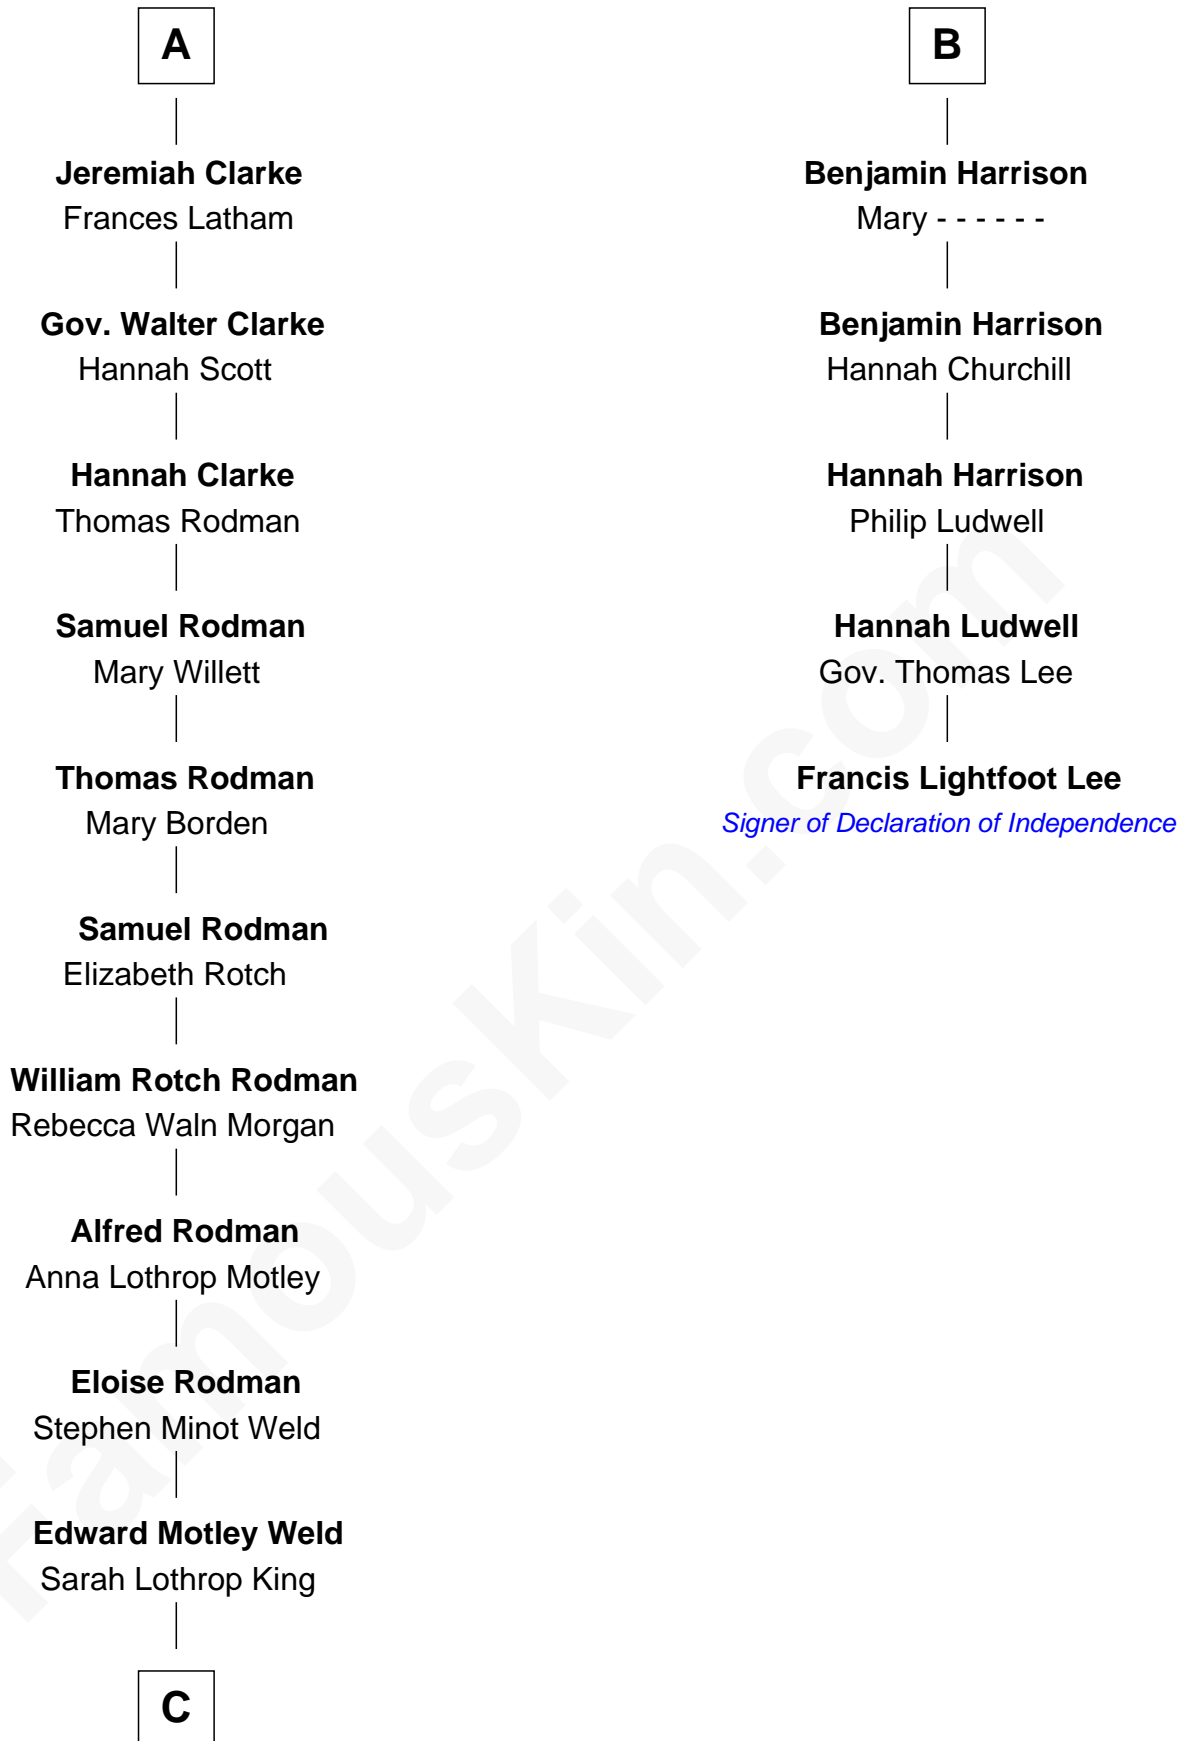

FamousKin.com Relationship Chart of

Tuesday Weld

TV and Movie Actress

11th cousin 7 times removed of

Francis Lightfoot Lee

Signer of the Declaration of Independence

Stephen le Scrope

Margery de Welles

A

John le Scrope

Elizabeth Chaworth

Elizabeth le Scrope
Sir Henry le Scrope

Margaret Scrope
John Bernard

John Bernard
Margaret Daundelyn

John Bernard
Cecily Muscote

Francis Bernard
Alice Hazlewood

Elizabeth Bernard
Thomas Harrison

Probable

B

C

—
Lothrop Motley Weld

Yosene Balfour Ker

—
Tuesday Weld

TV and Movie Actress