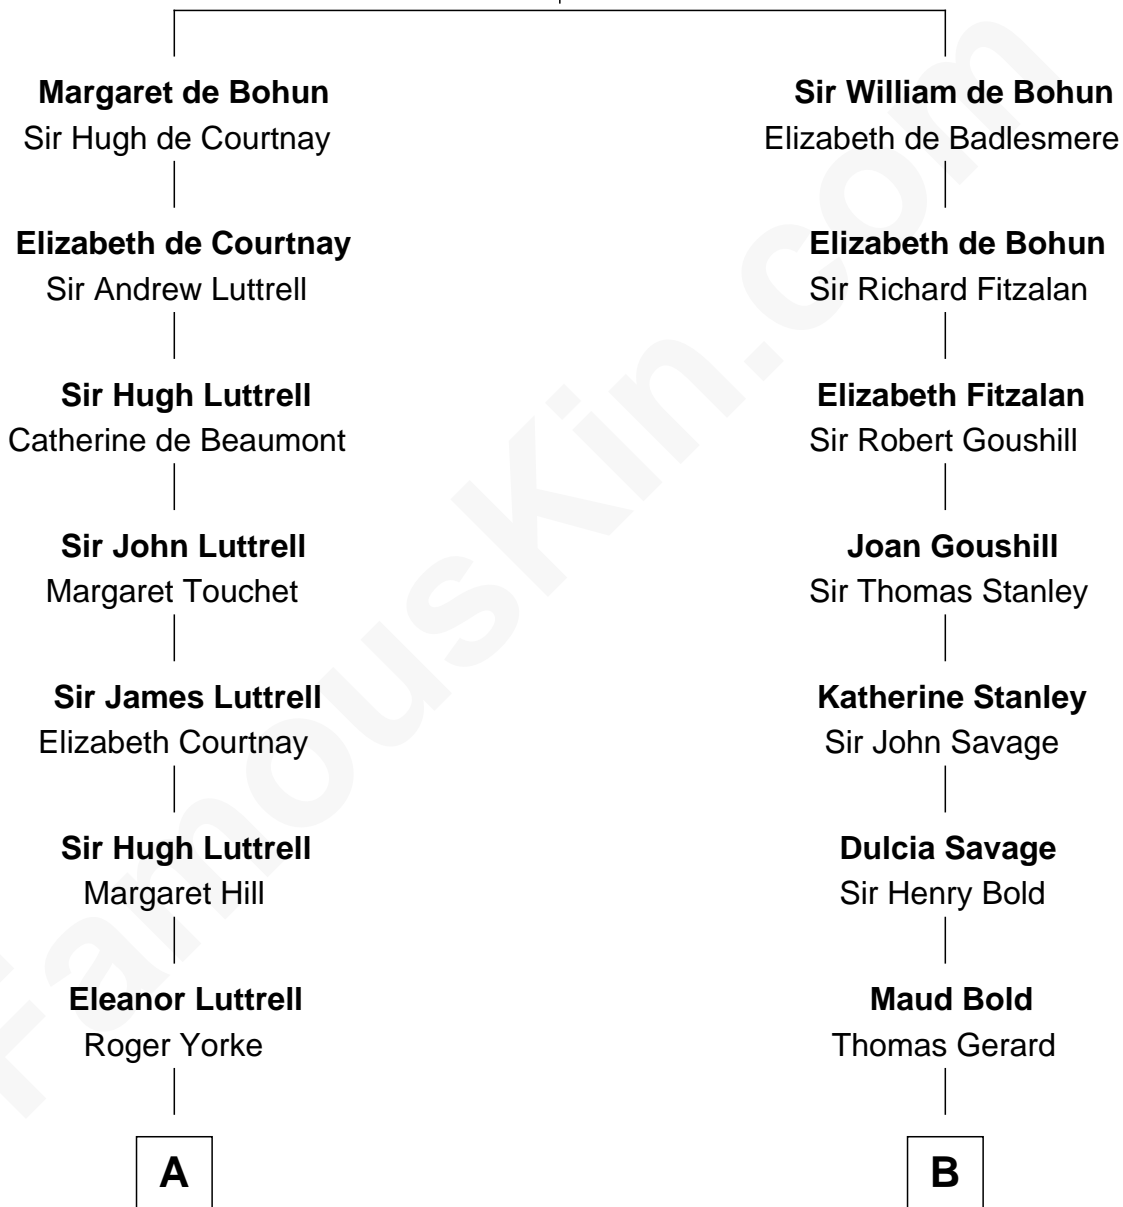

FamousKin.com

Relationship Chart of

Tuesday Weld

TV and Movie Actress

13th cousin 7 times removed of

Francis Lightfoot Lee

Signer of the Declaration of Independence

Humphrey de Bohun
Elizabeth Plantagenet

C

—
Eloise Rodman
Stephen Minot Weld

—
Edward Motley Weld
Sarah Lothrop King

—
Lothrop Motley Weld
Yosene Balfour Ker

—
Tuesday Weld
TV and Movie Actress

FamousKin.com