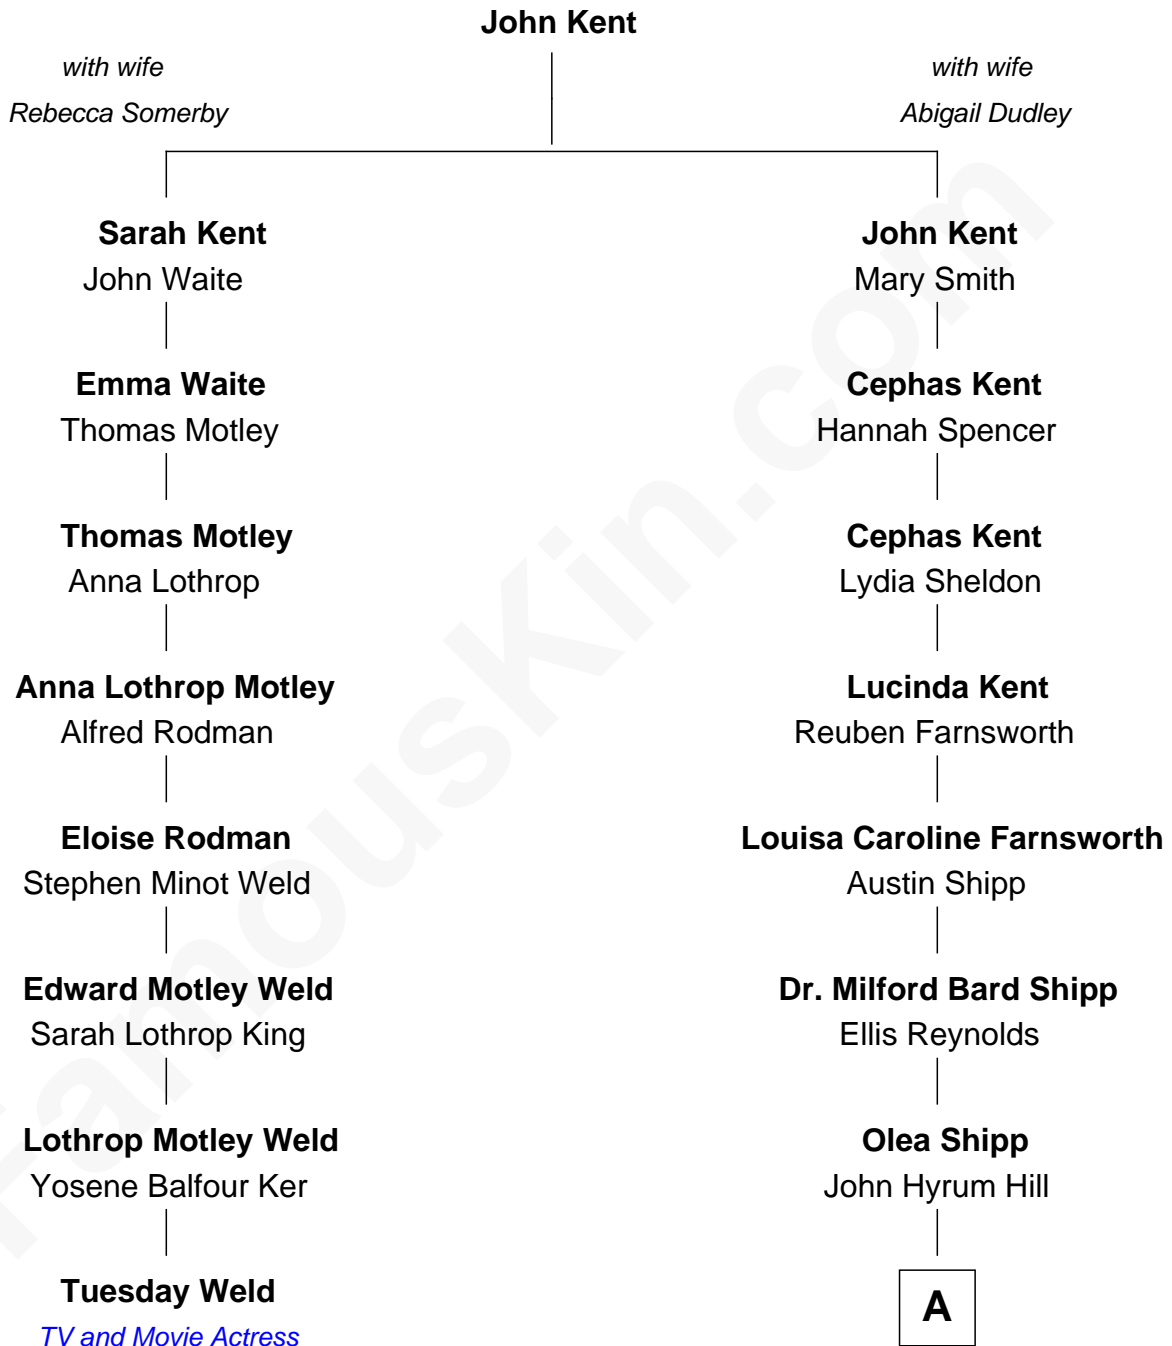

# FamousKin.com Relationship Chart of

**Tuesday Weld**

*TV and Movie Actress*

7th cousin 2 times removed of

**Amy Adams**

*Movie Actress*

**A**

**Olea Lorraine Hill**  
Frank Ralph Adams

**Richard Kent Adams**  
Kathryn Hicken

**Amy Adams**  
*Movie Actress*

FamousKin.com