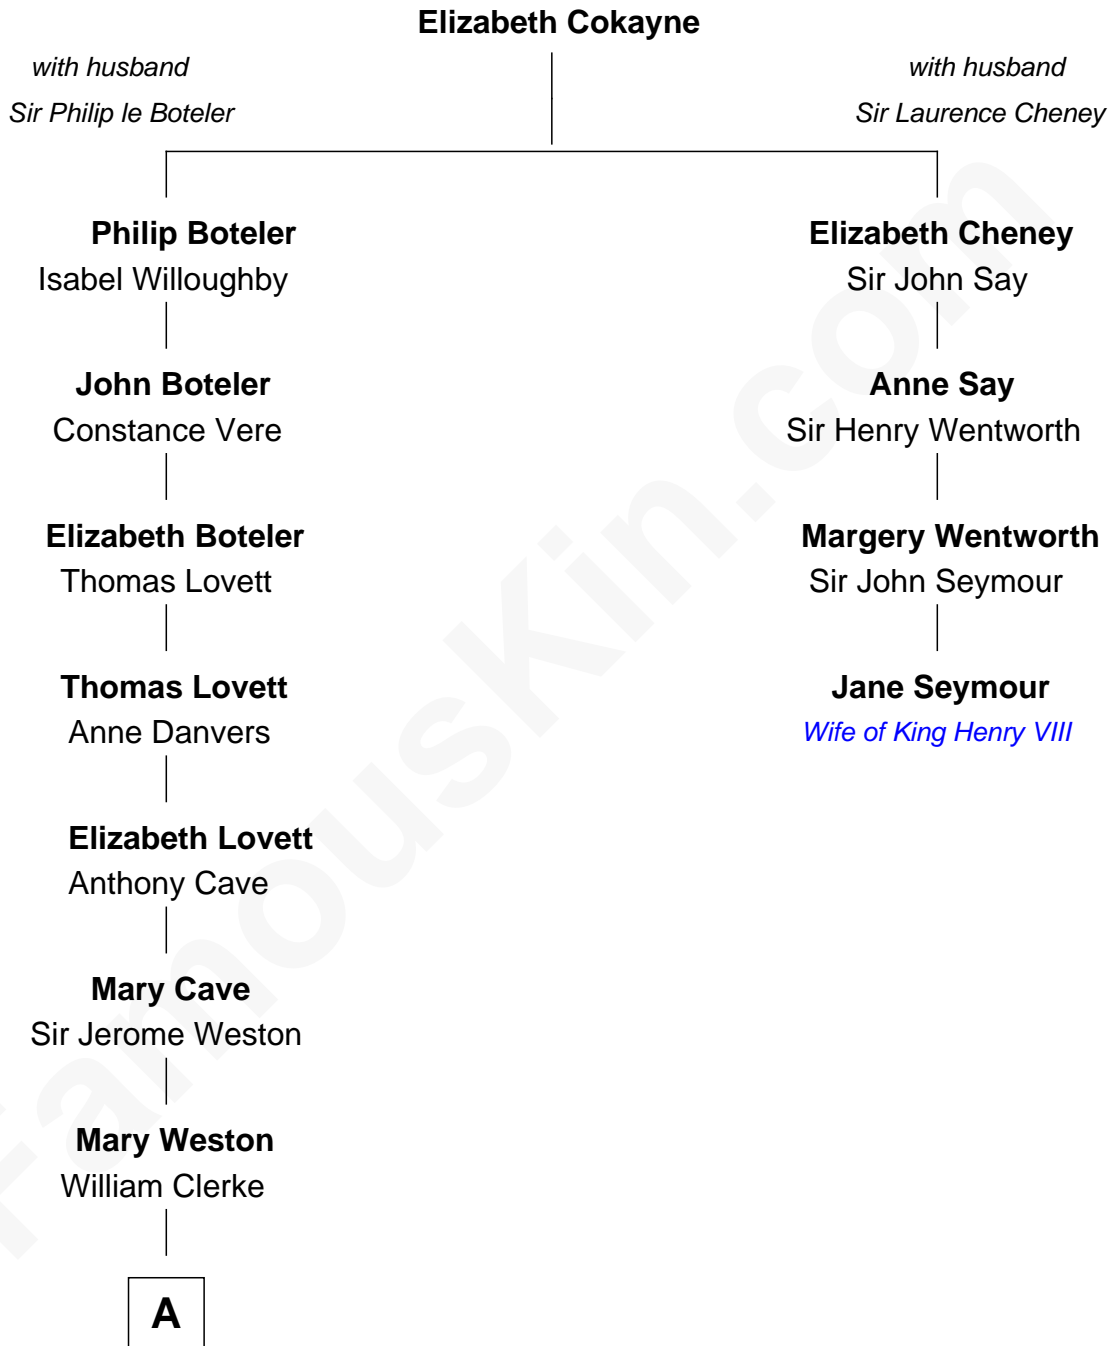

FamousKin.com Relationship Chart of

Tuesday Weld

TV and Movie Actress

3rd cousin 15 times removed of

Jane Seymour

3rd Wife of King Henry VIII

A

Jeremiah Clarke

Frances Latham

Gov. Walter Clarke

Hannah Scott

Hannah Clarke

Thomas Rodman

Samuel Rodman

Mary Willett

Thomas Rodman