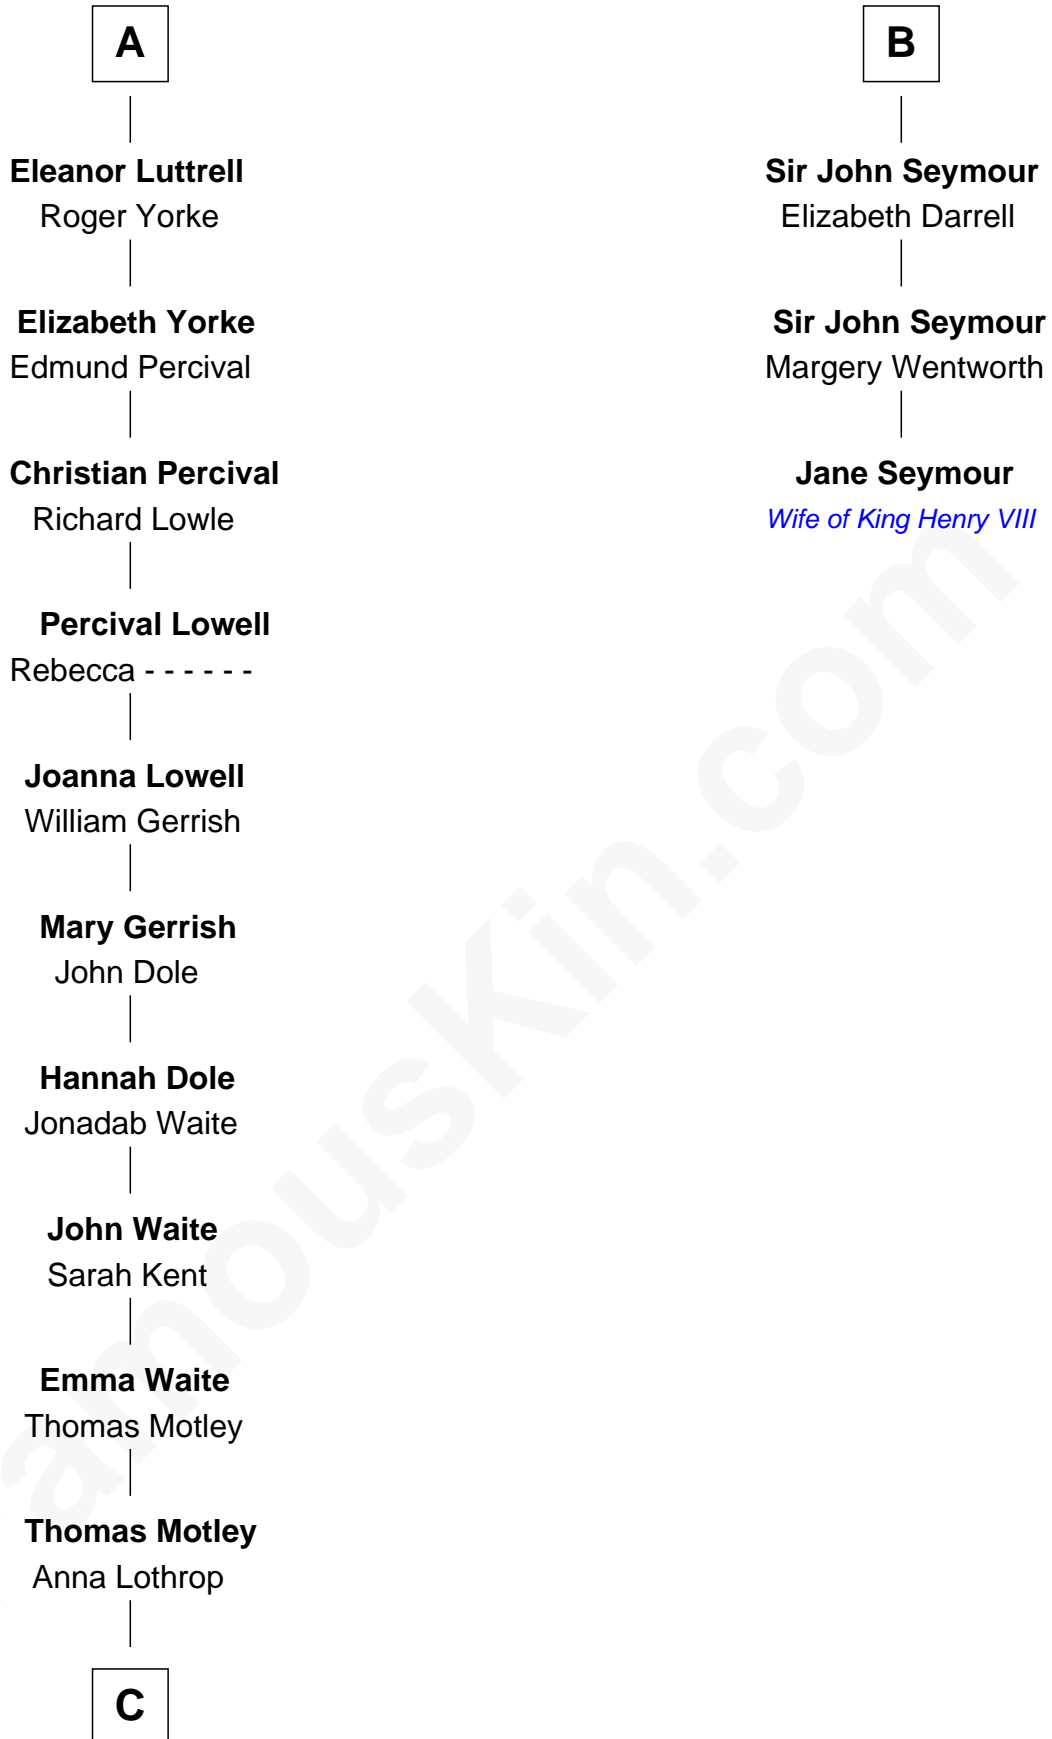

FamousKin.com

Relationship Chart of

Tuesday Weld

TV and Movie Actress

9th cousin 12 times removed of

Jane Seymour

3rd Wife of King Henry VIII

Sir Hugh de Courtenay

Sir Roger Seymour

Maud Sturmy

Sir John Seymour

Isabel Williams

Sir John Seymour

Elizabeth Coker

B

C

—
Anna Lothrop Motley

Alfred Rodman

—
Eloise Rodman

Stephen Minot Weld

—
Edward Motley Weld

Sarah Lothrop King

—
Lothrop Motley Weld

Yosene Balfour Ker