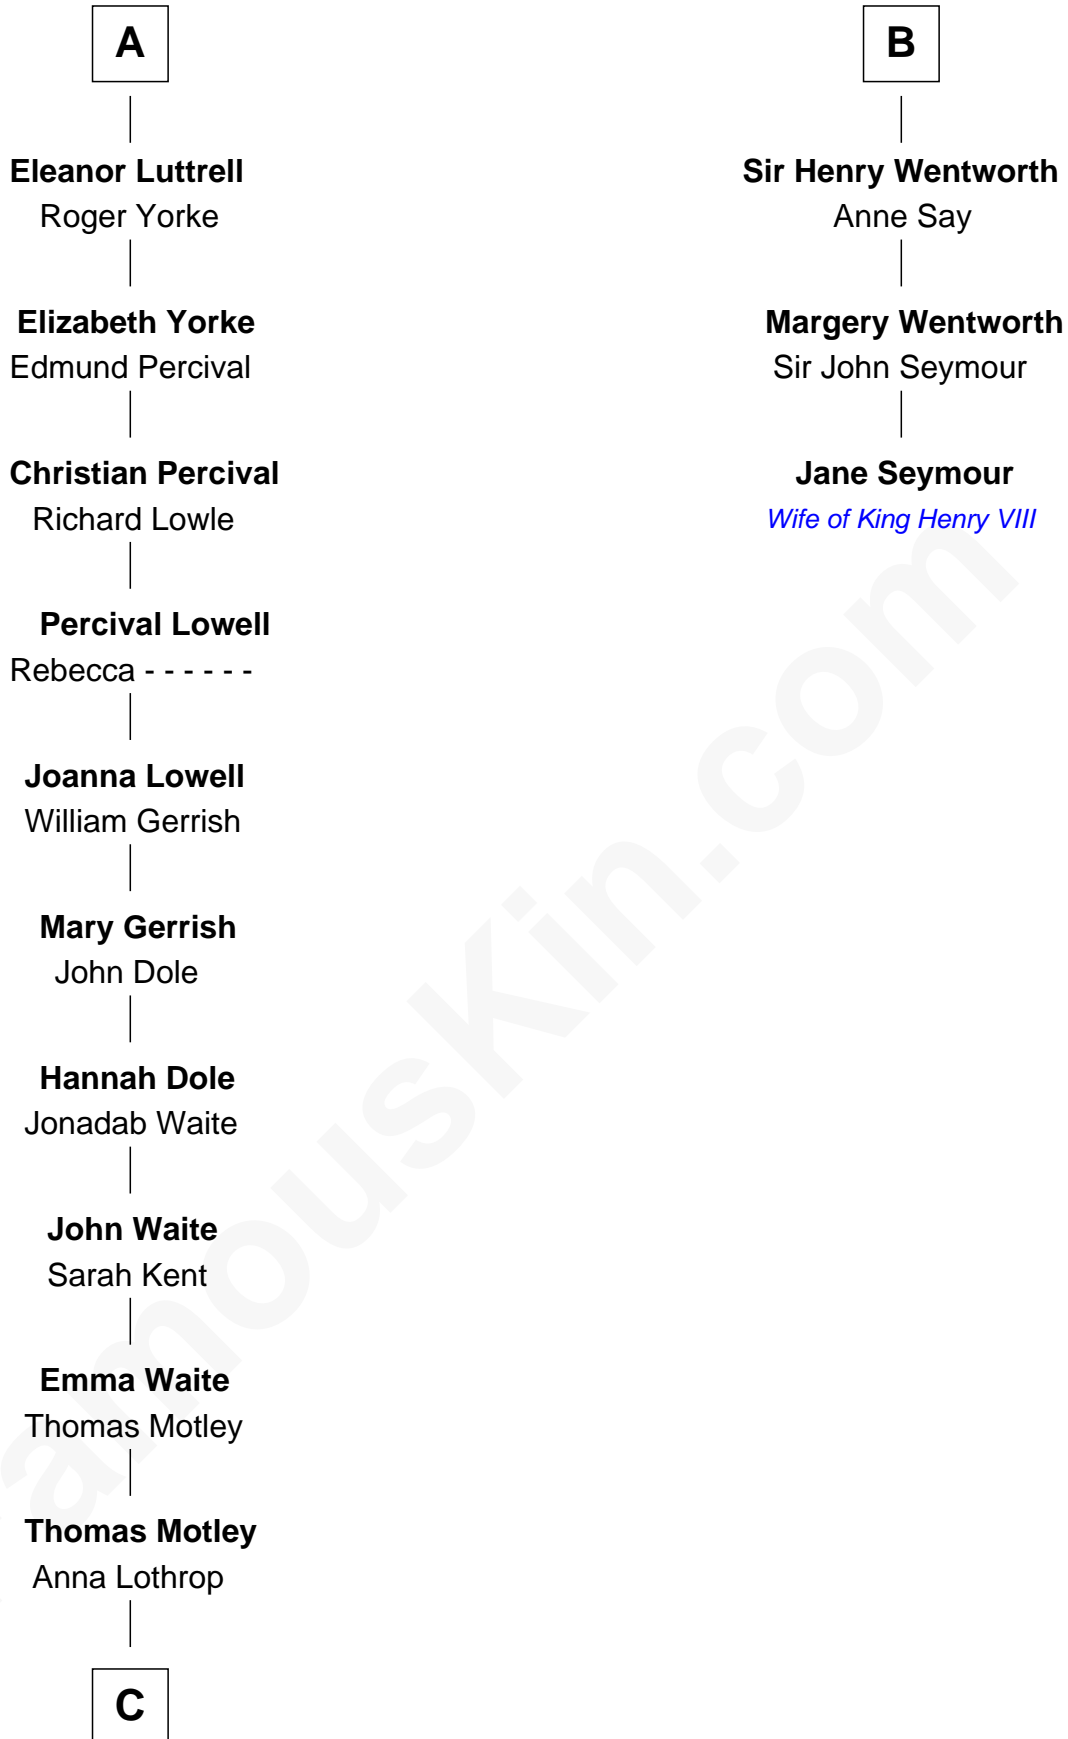

FamousKin.com

Relationship Chart of

Tuesday Weld

TV and Movie Actress

9th cousin 12 times removed of

Jane Seymour

3rd Wife of King Henry VIII

C

—
Anna Lothrop Motley

Alfred Rodman

—
Eloise Rodman

Stephen Minot Weld

—
Edward Motley Weld

Sarah Lothrop King

—
Lothrop Motley Weld

Yosene Balfour Ker

—
Tuesday Weld

TV and Movie Actress