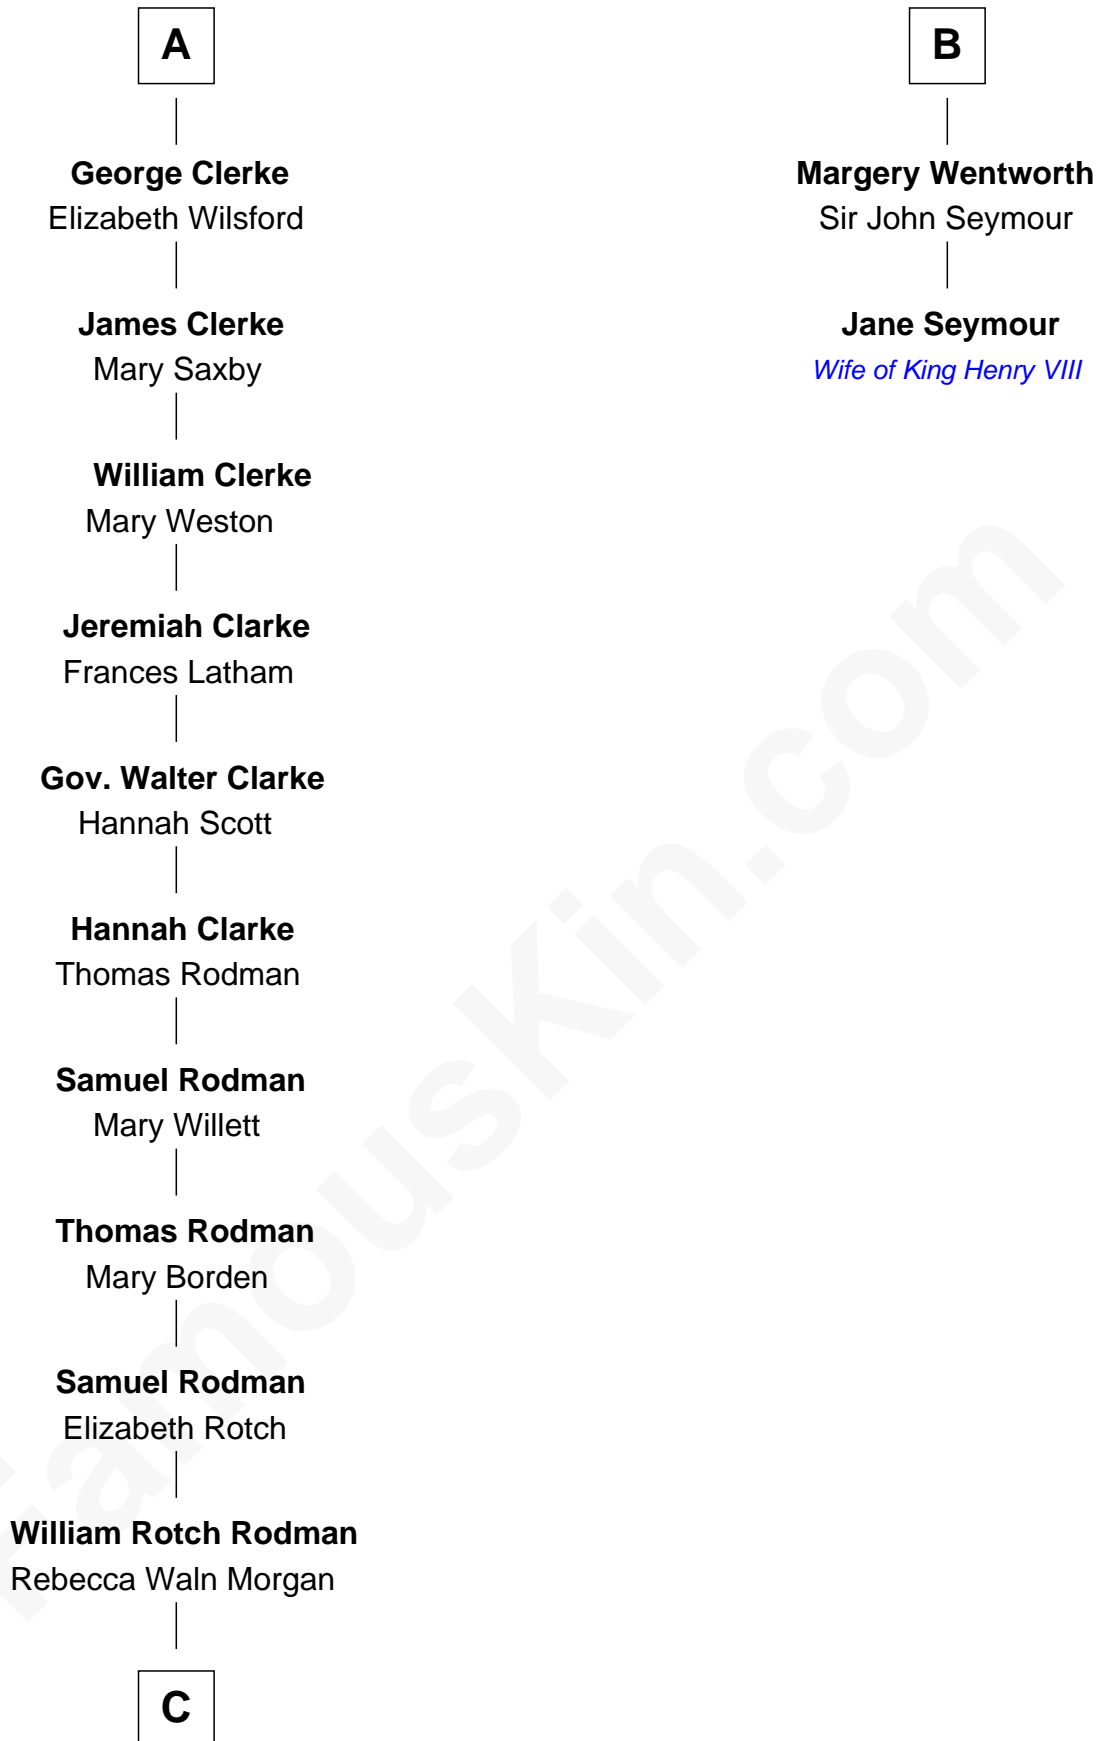

FamousKin.com Relationship Chart of

Tuesday Weld

TV and Movie Actress

8th cousin 13 times removed of

Jane Seymour

3rd Wife of King Henry VIII

William de Ros
Maude de Vaux

Sir William de Ros
Margery de Badlesmere

A

Agnes de Ros
Pain de Tibetot

Sir John de Tibetot
Margaret de Badlesmere

Sir Robert de Tibetot
Margaret Deincourt

Elizabeth de Tibetot
Sir Philip le Despencer

Margery Despencer
Sir Roger Wentworth

Sir Philip Wentworth
Mary Clifford

Sir Henry Wentworth
Anne Say

B

C

—
Alfred Rodman
Anna Lothrop Motley

—
Eloise Rodman
Stephen Minot Weld

—
Edward Motley Weld
Sarah Lothrop King

—
Lothrop Motley Weld
Yosene Balfour Ker

—
Tuesday Weld
TV and Movie Actress