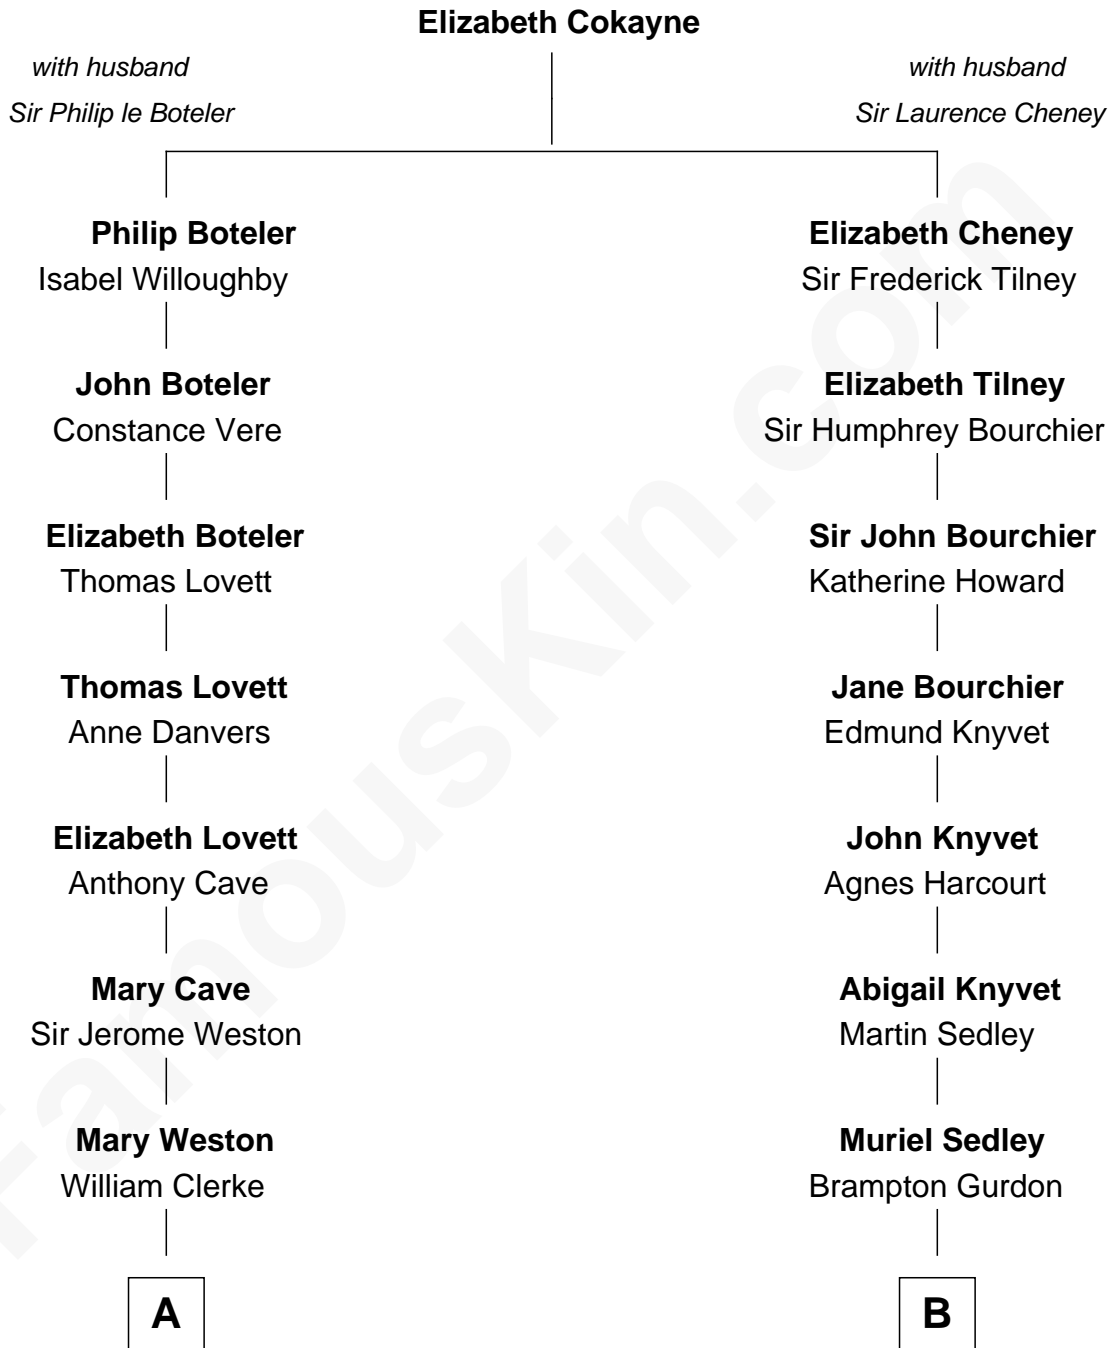

FamousKin.com Relationship Chart of

Tuesday Weld

TV and Movie Actress

17th cousin 1 time removed of

John Adams Morgan

1952 Olympic Sailing Gold Medalist

C

—
Lothrop Motley Weld

Yosene Balfour Ker

—
Tuesday Weld

TV and Movie Actress

FamousKin.com