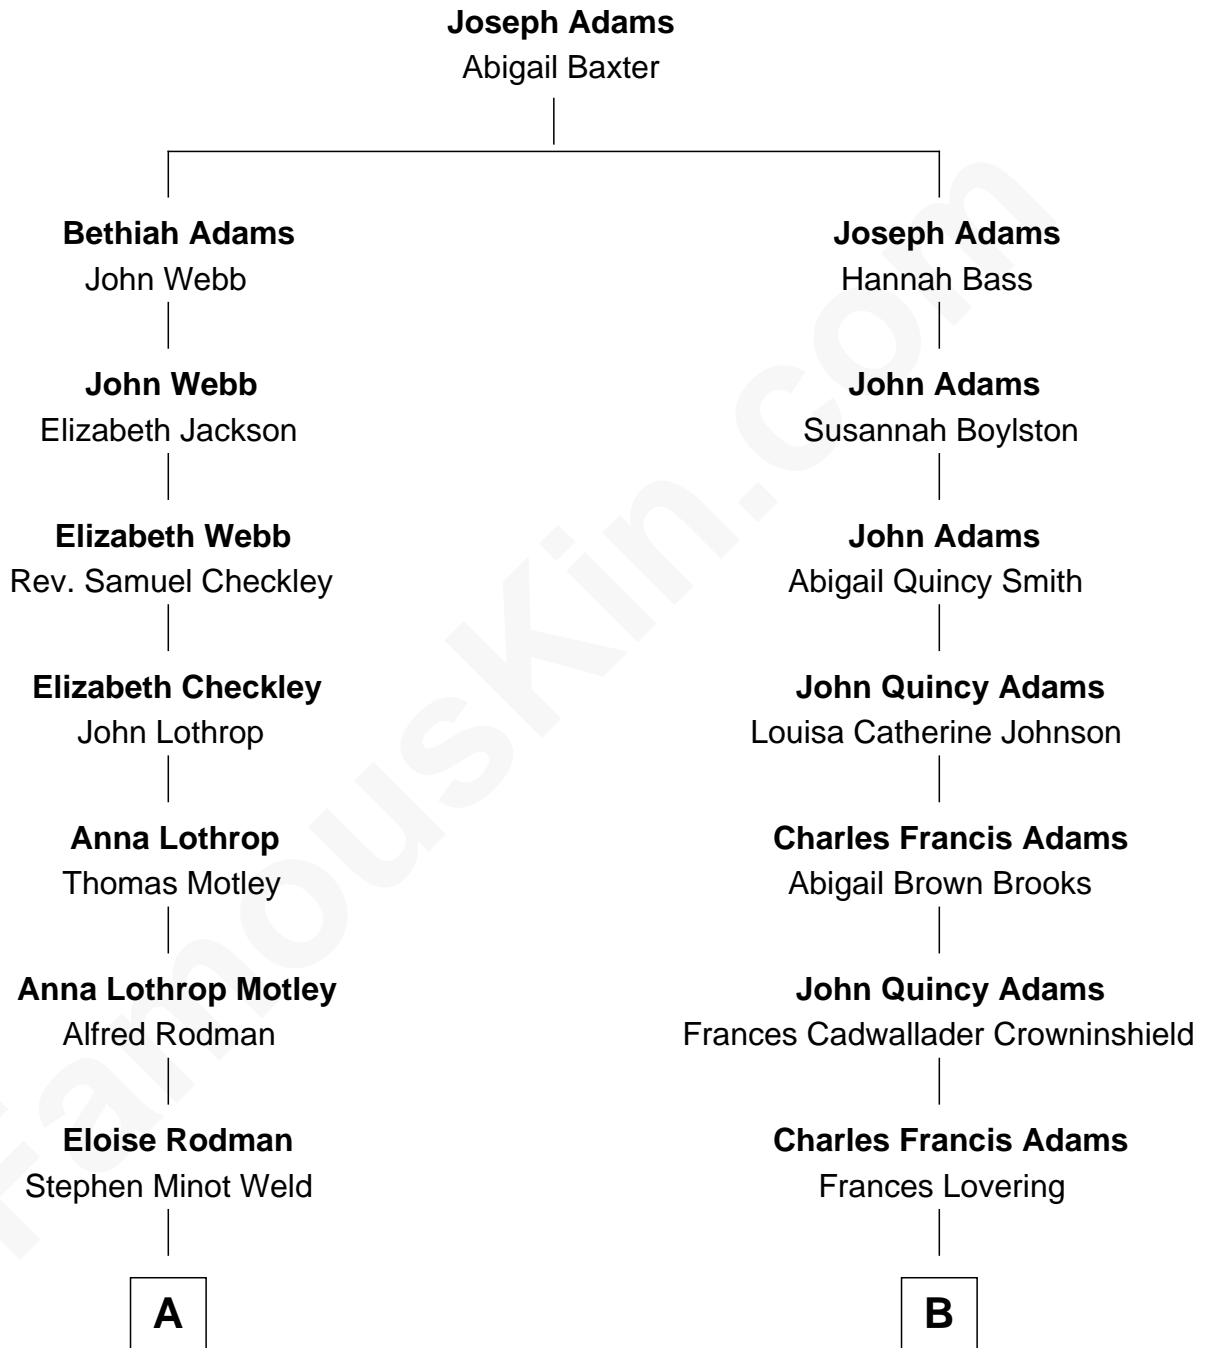

FamousKin.com Relationship Chart of

Tuesday Weld

TV and Movie Actress

8th cousin 1 time removed of

John Adams Morgan

1952 Olympic Sailing Gold Medalist

FamousKin.com