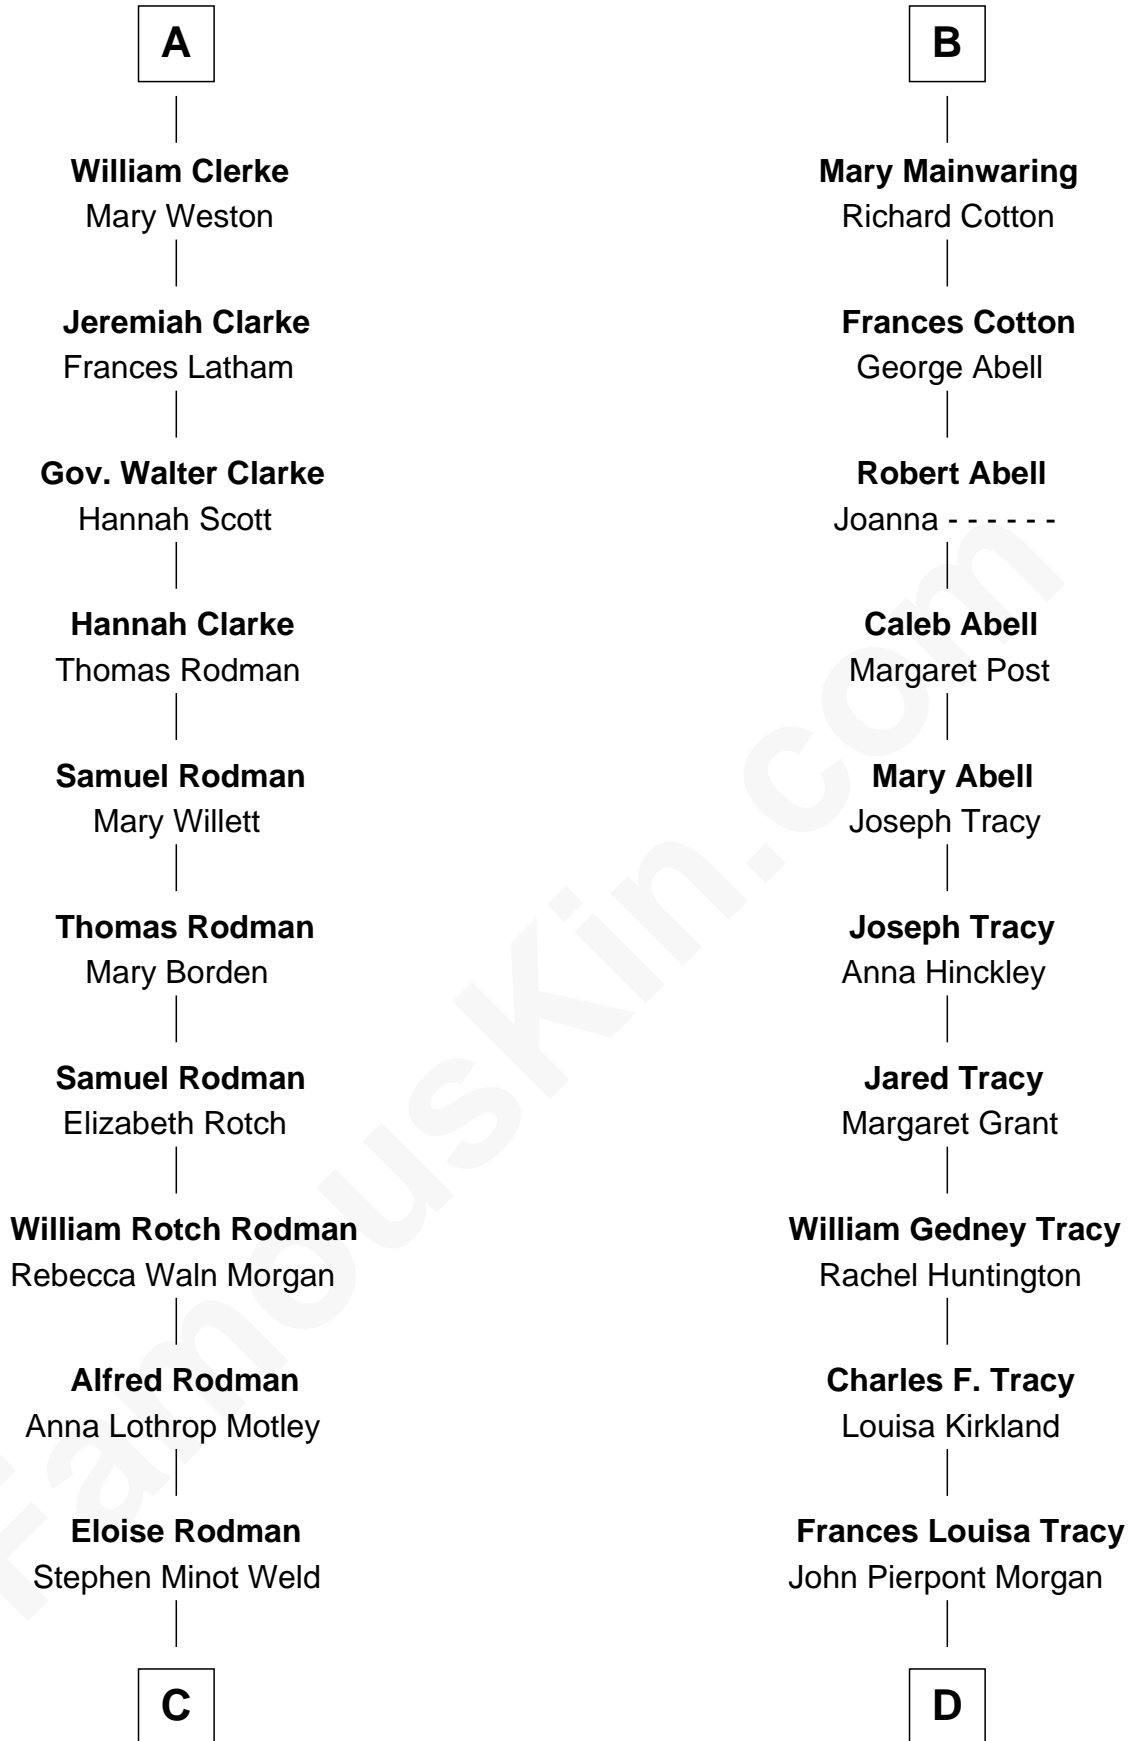

FamousKin.com Relationship Chart of

Tuesday Weld

TV and Movie Actress

19th cousin of

John Adams Morgan

1952 Olympic Sailing Gold Medalist

C

Edward Motley Weld

Sarah Lothrop King

Lothrop Motley Weld

Yosene Balfour Ker

Tuesday Weld

TV and Movie Actress

D

John Pierpont Morgan

Jane Norton Grew