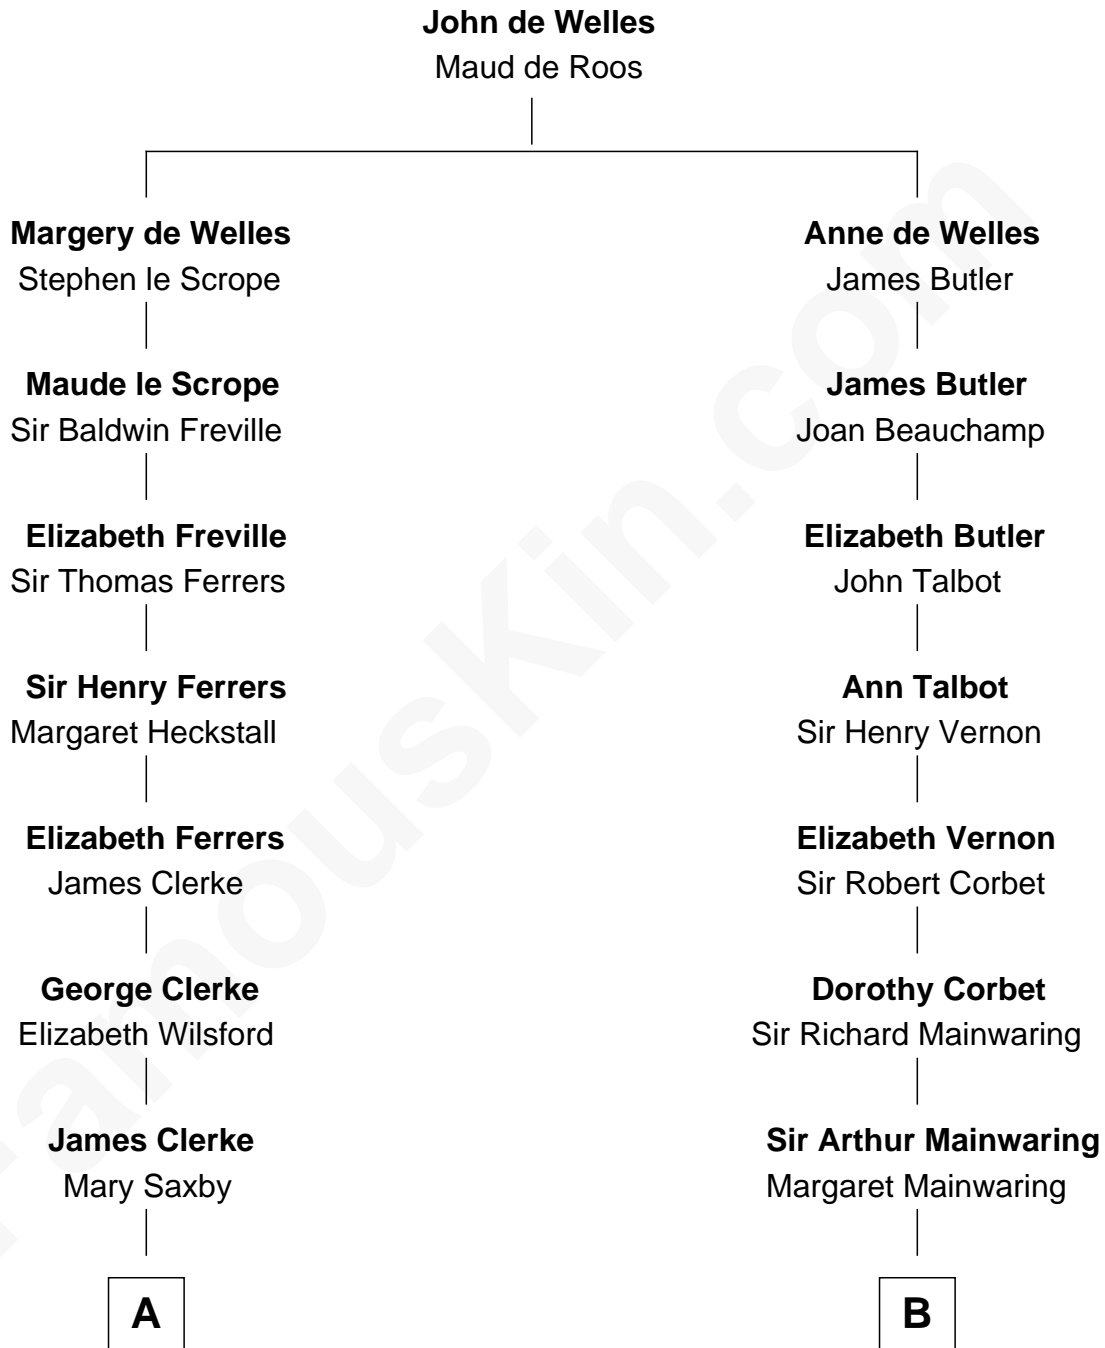

FamousKin.com Relationship Chart of

Tuesday Weld

TV and Movie Actress

19th cousin of

John Adams Morgan

1952 Olympic Sailing Gold Medalist

C

Edward Motley Weld

Sarah Lothrop King

Lothrop Motley Weld

Yosene Balfour Ker

Tuesday Weld

TV and Movie Actress

D

John Pierpont Morgan

Jane Norton Grew