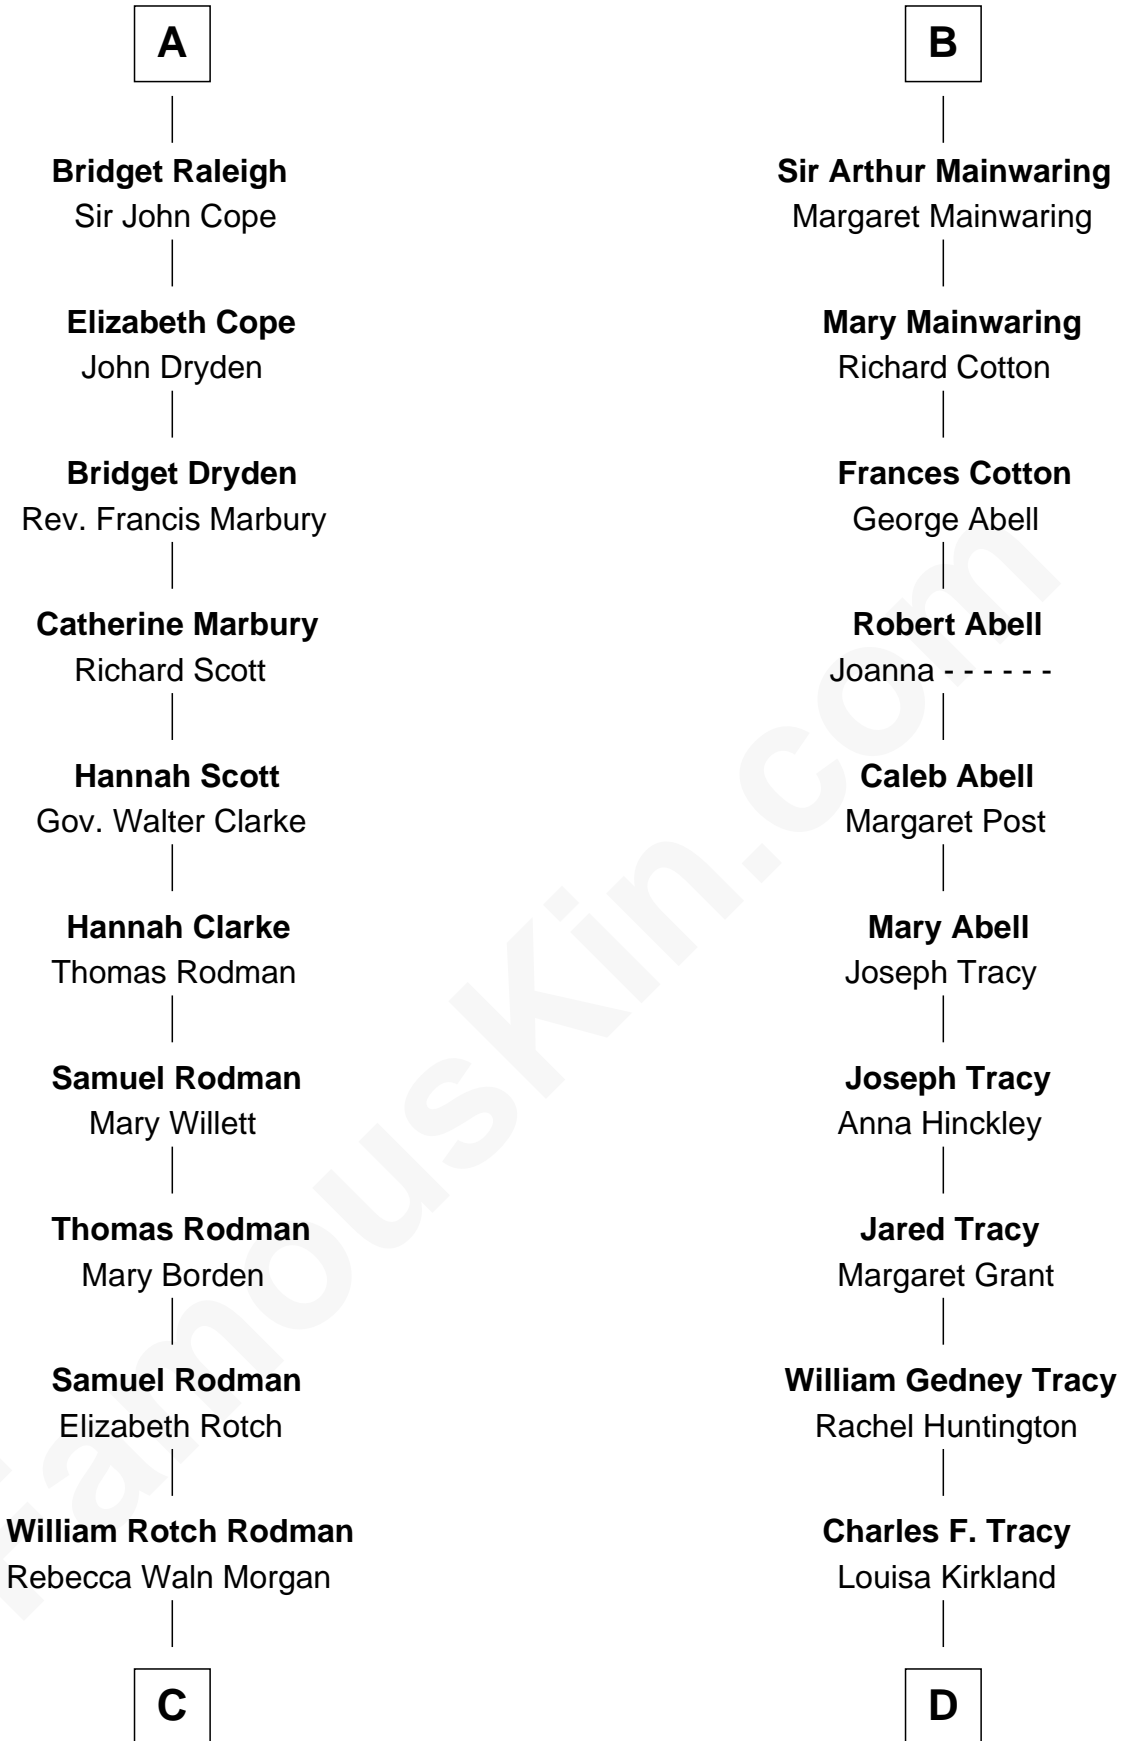

FamousKin.com Relationship Chart of

Tuesday Weld

TV and Movie Actress

20th cousin 1 time removed of

John Adams Morgan

1952 Olympic Sailing Gold Medalist

Sir James le Boteler

Eleanor de Bohun

Sir Henry Vernon

Elizabeth Vernon

Sir Robert Corbet

Dorothy Corbet

Sir Richard Mainwaring

B

C

Alfred Rodman
Anna Lothrop Motley

Eloise Rodman
Stephen Minot Weld

Edward Motley Weld
Sarah Lothrop King

Lothrop Motley Weld
Yosene Balfour Ker

Tuesday Weld
TV and Movie Actress

D

Frances Louisa Tracy
John Pierpont Morgan

John Pierpont Morgan
Jane Norton Grew