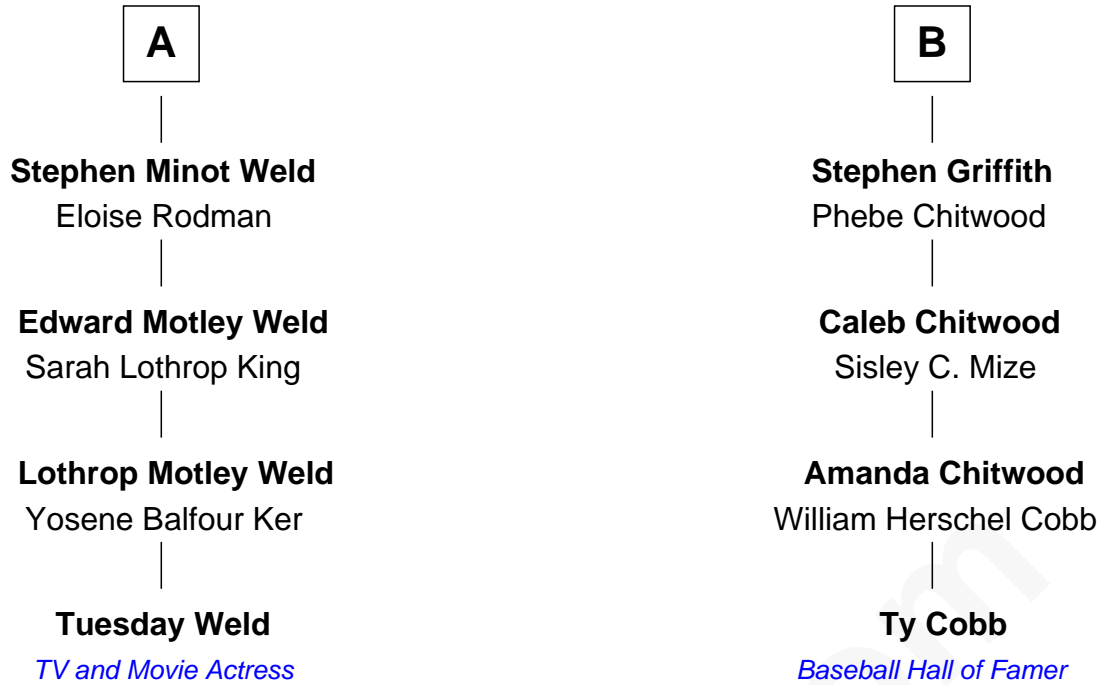

## Relationship Chart of

**Tuesday Weld**

*TV and Movie Actress*

10th cousin of

**Ty Cobb**

*Hall of Fame Major League Baseball Player*

**Richard Tayer**

-----