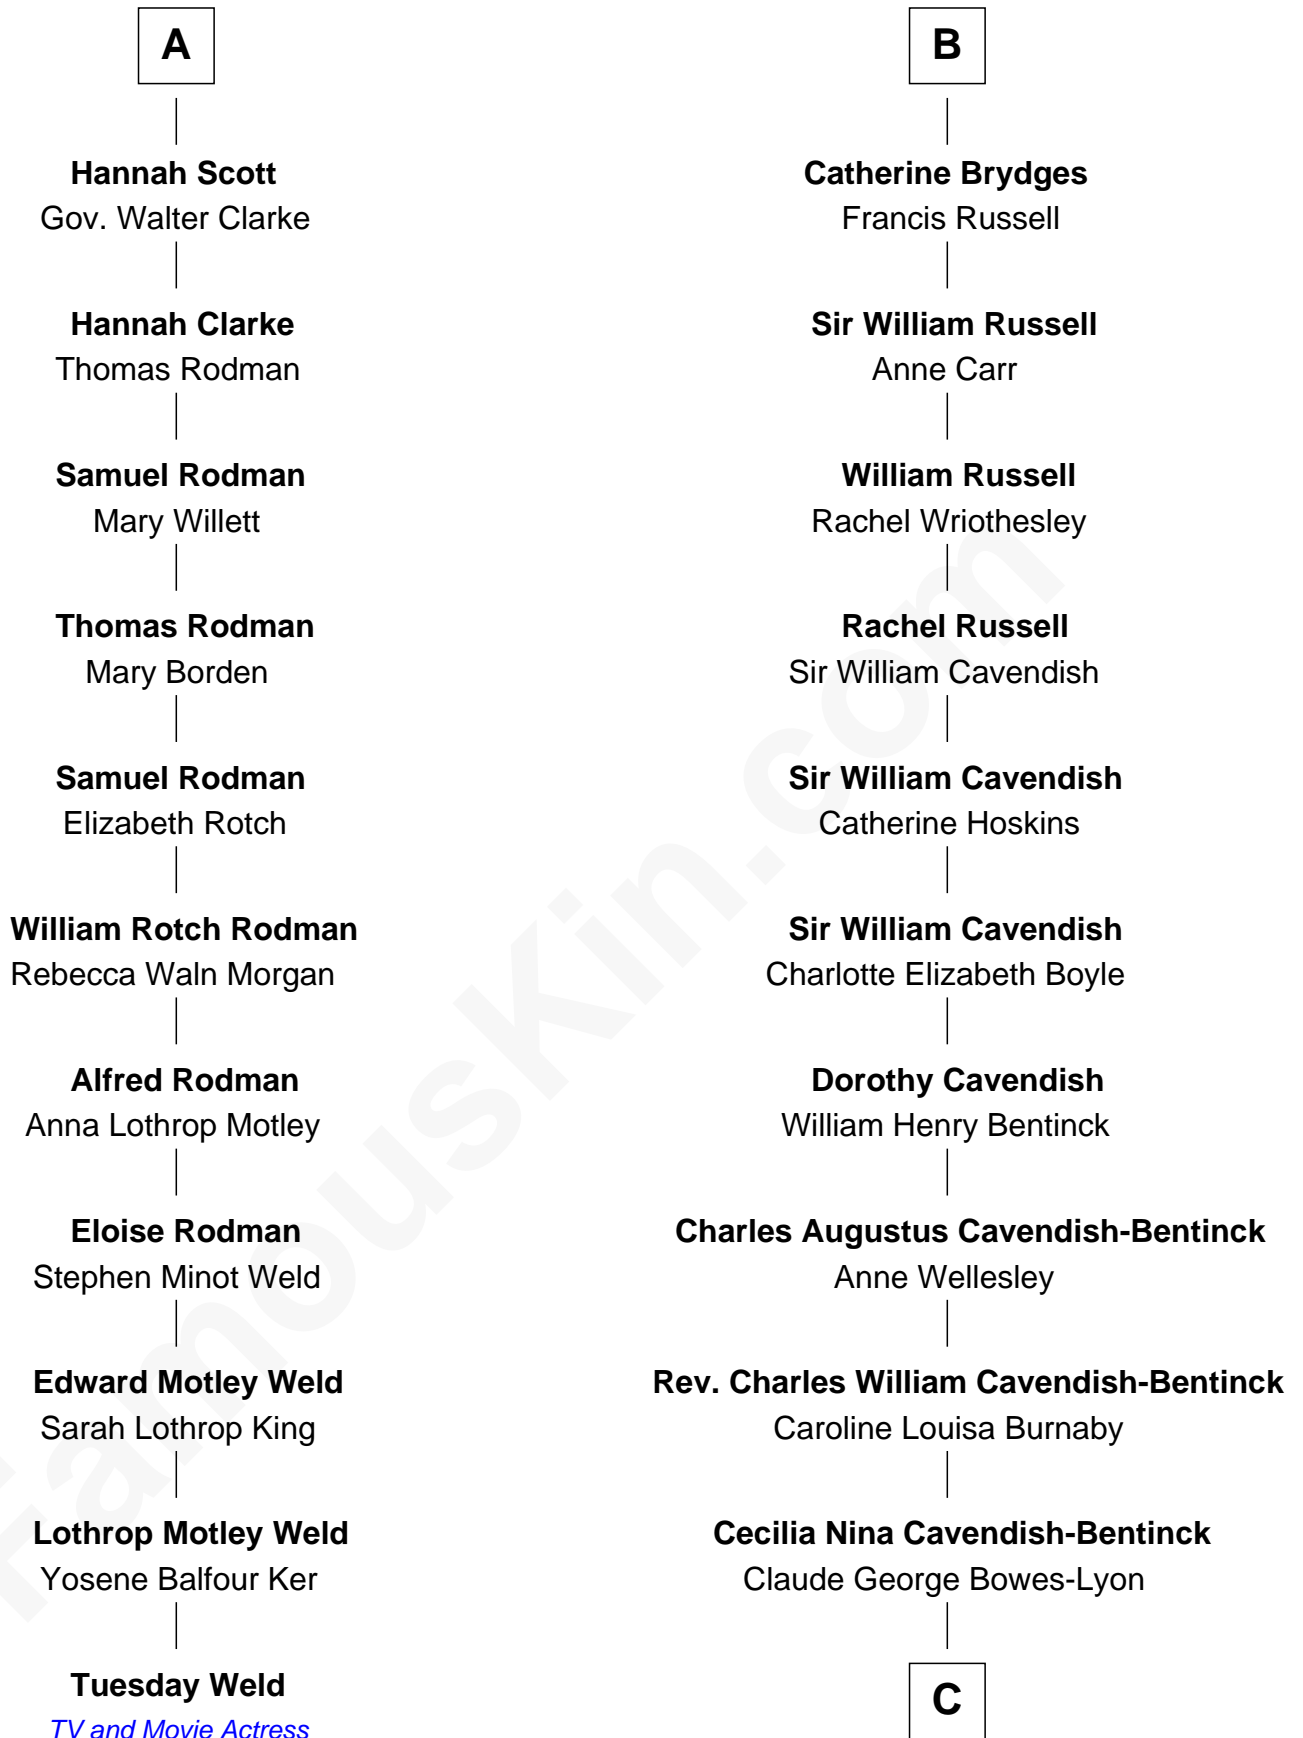

FamousKin.com Relationship Chart of

Tuesday Weld

TV and Movie Actress

17th cousin 1 time removed of

Queen Elizabeth II

Queen of the United Kingdom

Sir Walter Blount

Sancha de Ayala

William Stourton

Ursula Stourton

Sir Edward Clinton

Frances Clinton

Giles Brydges

B

C

Elizabeth Bowes-Lyon
George VI, King of the United Kingdom