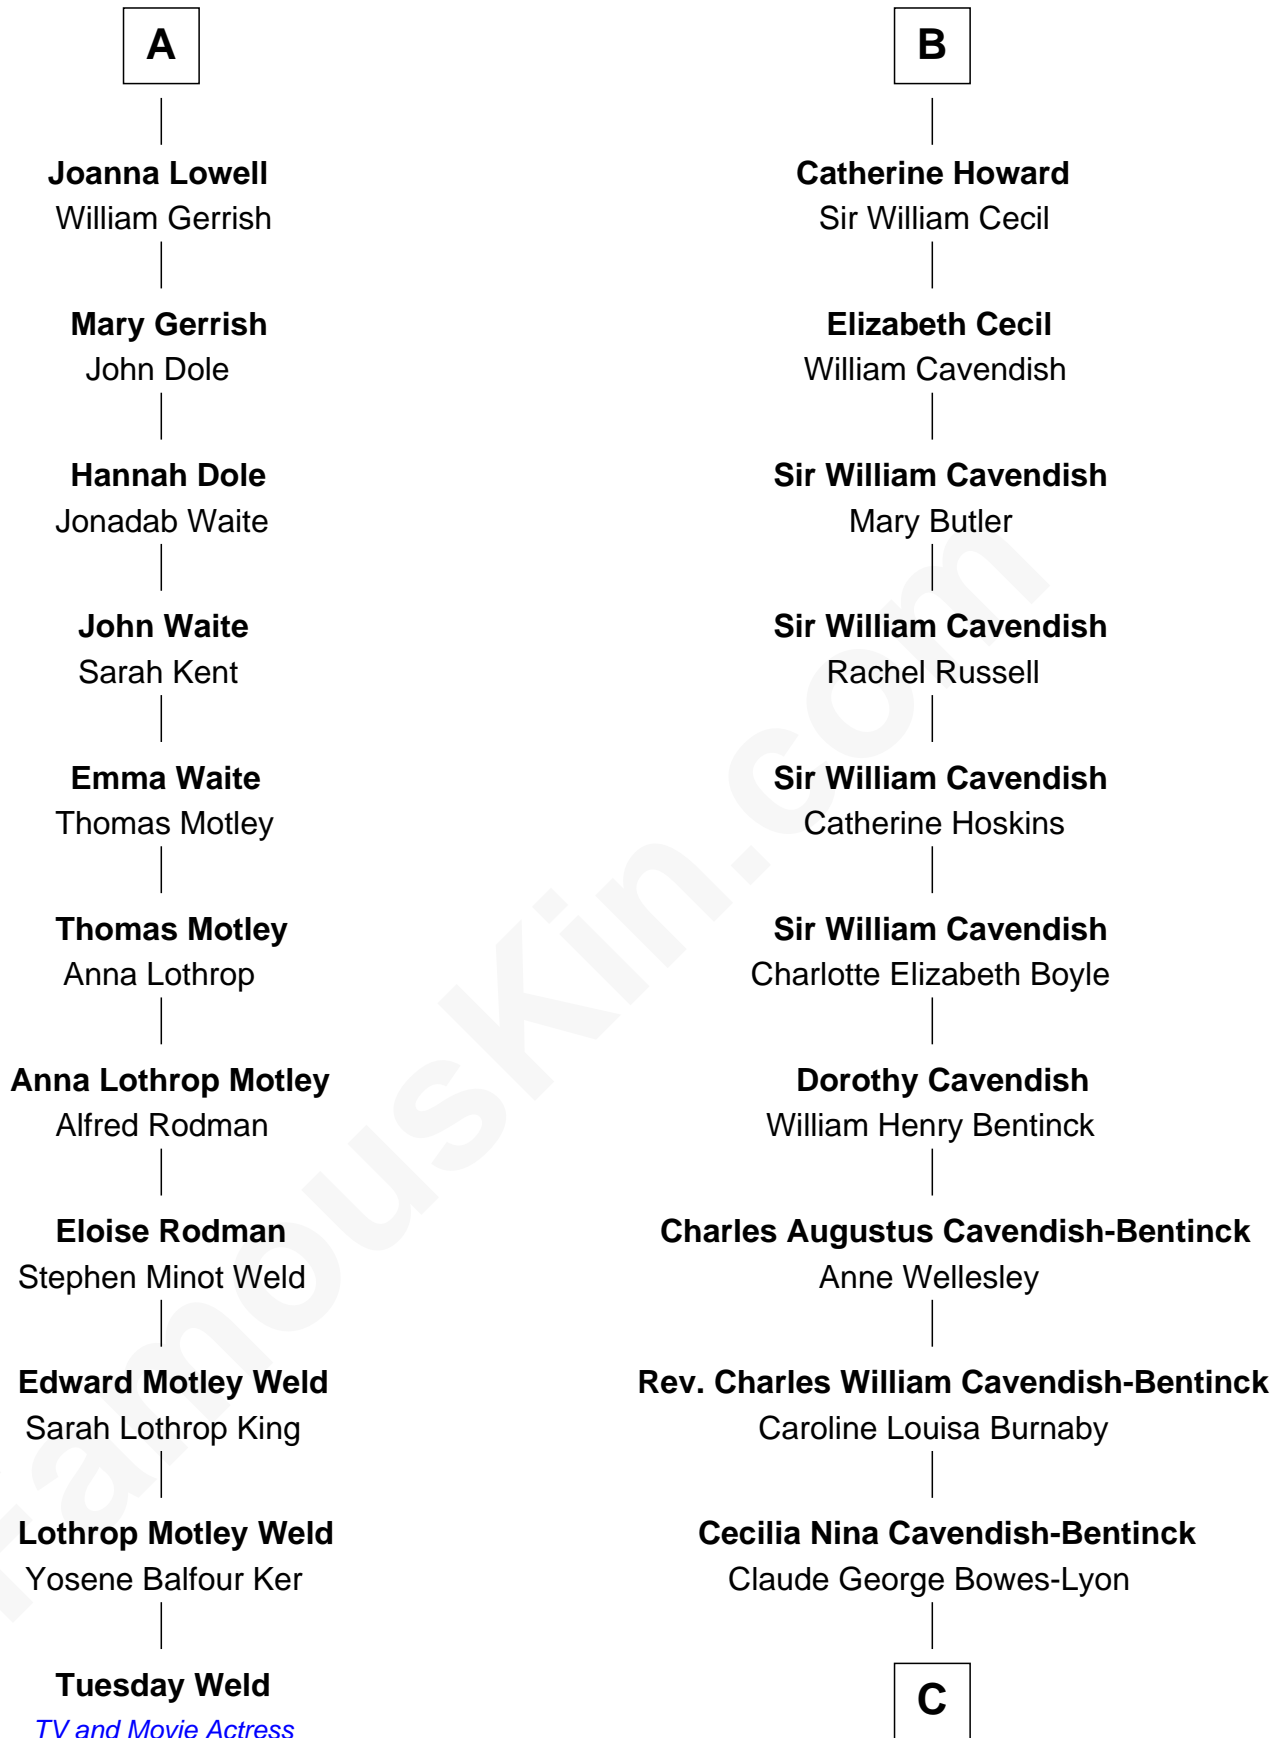

# FamousKin.com Relationship Chart of

**Tuesday Weld**

*TV and Movie Actress*

17th cousin 1 time removed of

**Queen Elizabeth II**

*Queen of the United Kingdom*

C

**Elizabeth Bowes-Lyon**  
George VI, King of the United Kingdom

**Queen Elizabeth II**  
*Queen of the United Kingdom*

FamousKin.com