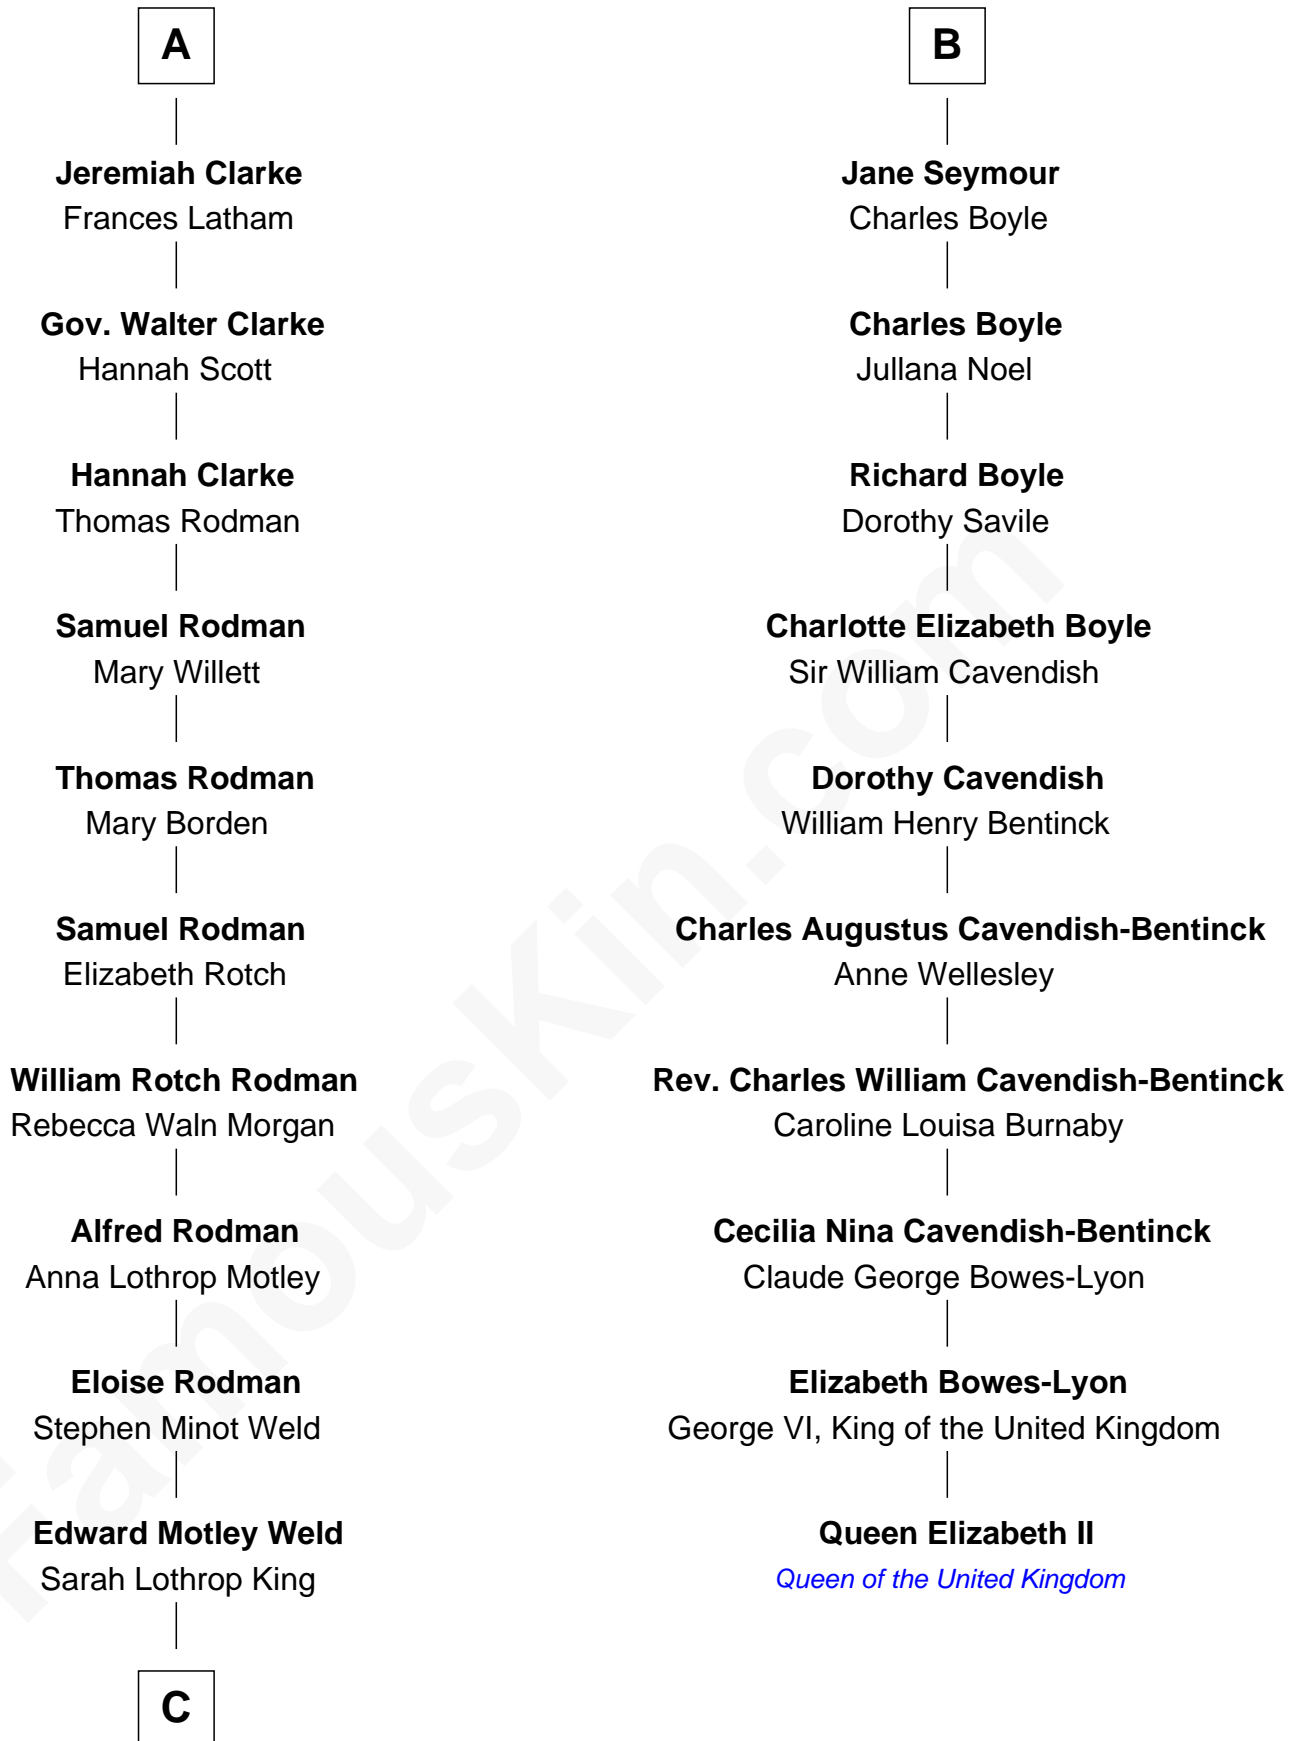

# FamousKin.com Relationship Chart of

**Tuesday Weld**

*TV and Movie Actress*

16th cousin 2 times removed of

**Queen Elizabeth II**

*Queen of the United Kingdom*

**Elizabeth Cokayne**

*with husband  
Sir Philip le Boteler*

**Margery Wentworth**  
Sir John Seymour

**Thomas Lovett**  
Anne Danvers

**Edward Seymour**  
Anne Stanhope

**Elizabeth Lovett**  
Anthony Cave

**Edward Seymour**  
Katherine Grey

**Mary Cave**  
Sir Jerome Weston

**Edward Seymour**  
Honora Rogers

**Mary Weston**  
William Clerke

**Sir William Seymour**  
Frances Devereux

**A**

**B**

C

Lothrop Motley Weld

Yosene Balfour Ker