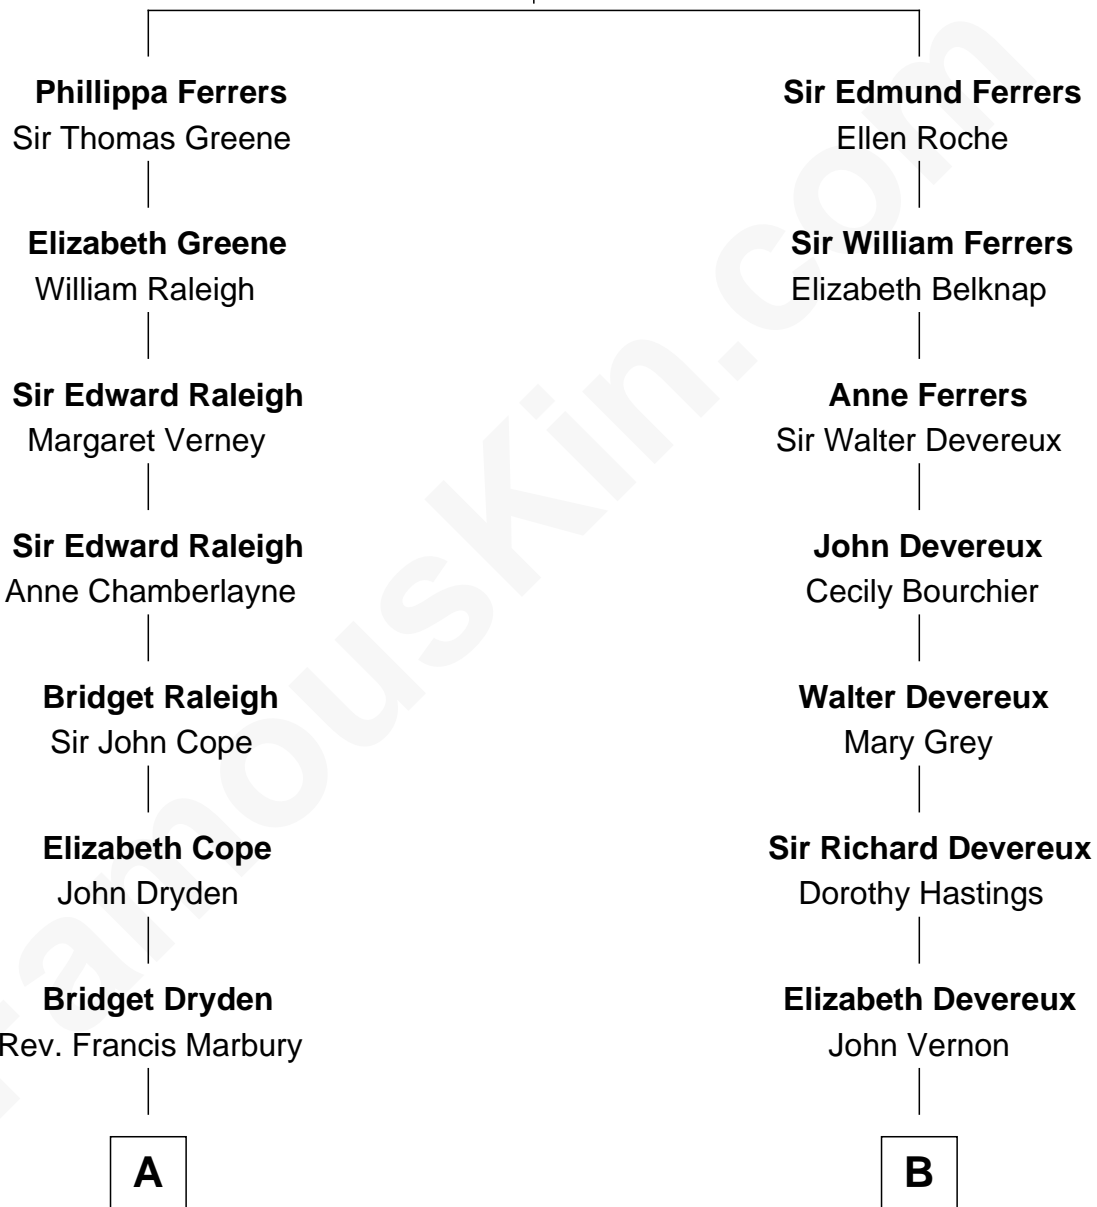

FamousKin.com Relationship Chart of

Tuesday Weld

TV and Movie Actress

18th cousin of

Queen Elizabeth II

Queen of the United Kingdom

Robert de Ferrers
Margaret Despencer

C

Lothrop Motley Weld

Yosene Balfour Ker

Tuesday Weld

TV and Movie Actress

D

Elizabeth Bowes-Lyon

George VI, King of the United Kingdom

Queen Elizabeth II

Queen of the United Kingdom

FamousKin.com