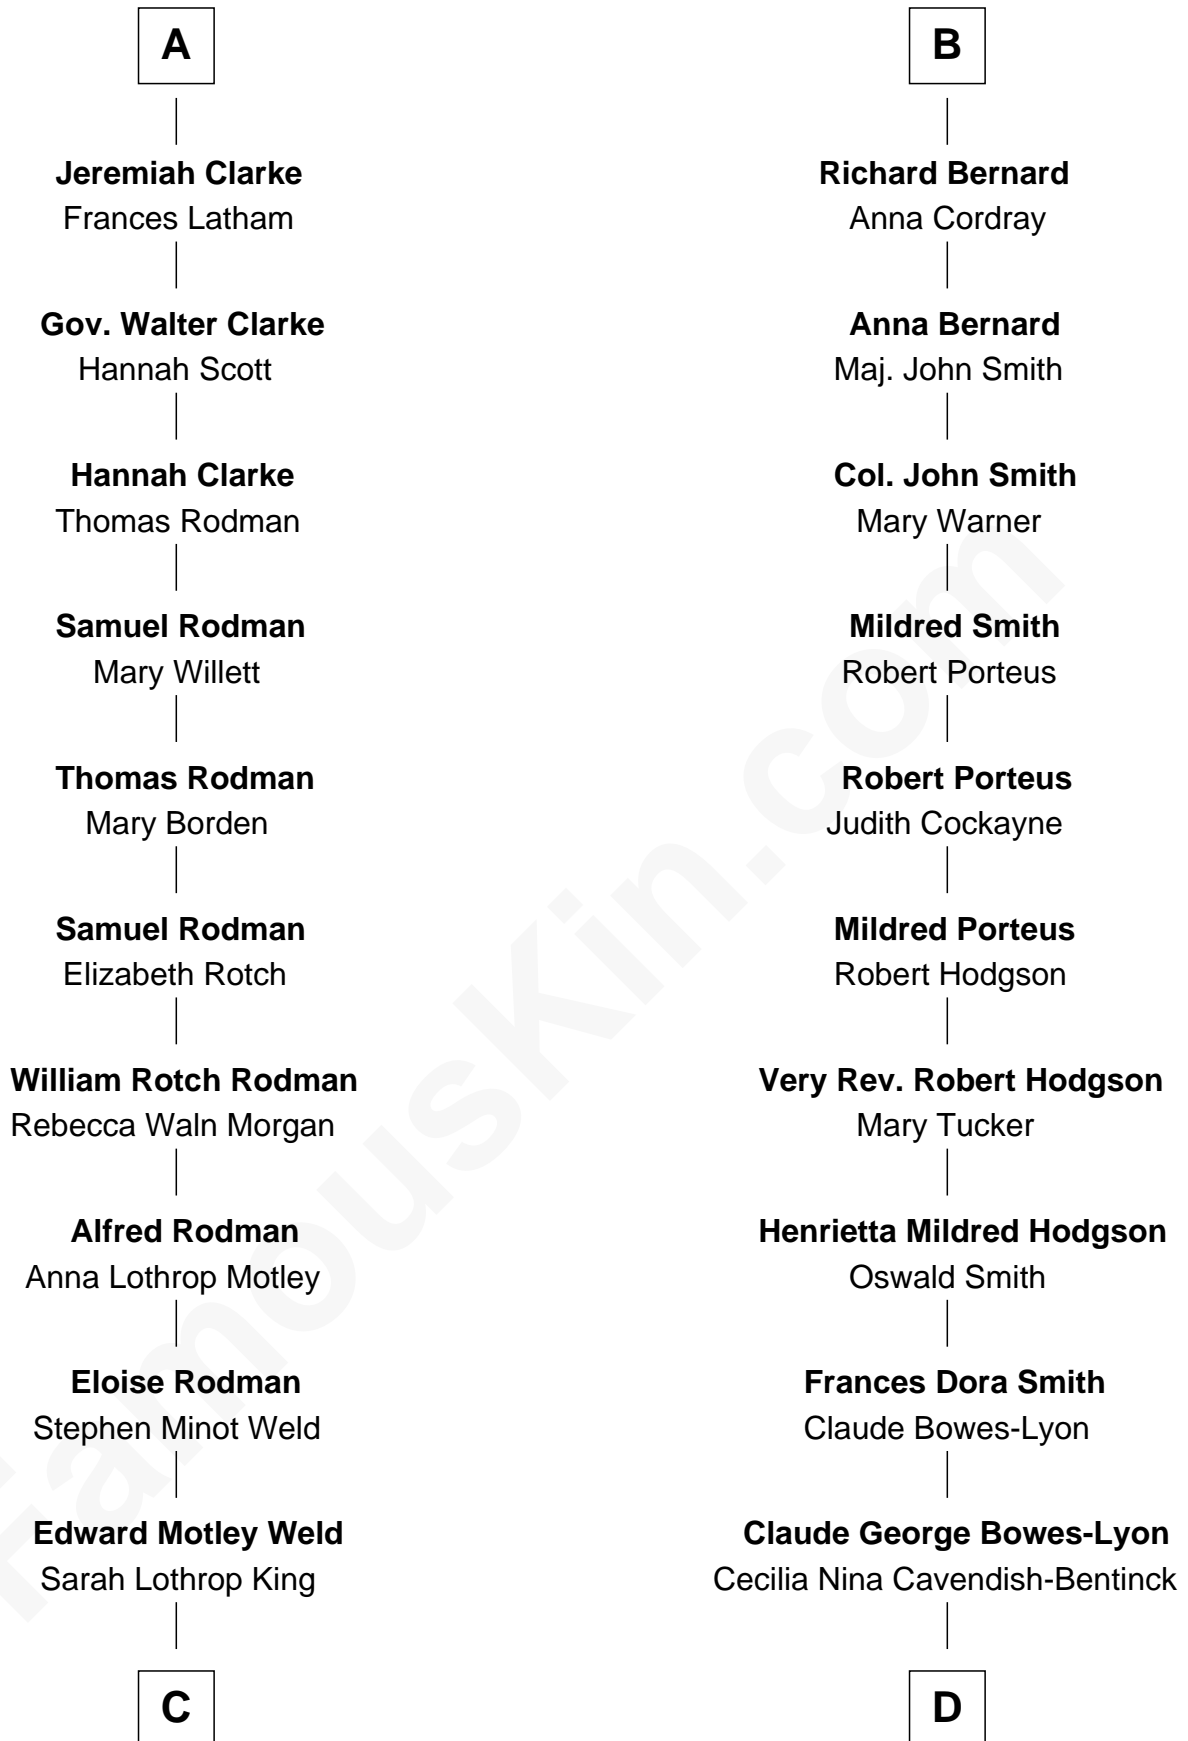

# FamousKin.com Relationship Chart of

**Tuesday Weld**

*TV and Movie Actress*

18th cousin of

**Queen Elizabeth II**

*Queen of the United Kingdom*

**Stephen le Scrope**

Margery de Welles

Elizabeth Chaworth

**Elizabeth le Scrope**

Sir Henry le Scrope

**Margaret Scrope**

John Bernard

**John Bernard**

Margaret Daundelyn

**John Bernard**

Cecily Muscote

**Francis Bernard**

Alice Hazlewood

**Richard Bernard**

Elizabeth Woolhouse

**B**

**C**

**Lothrop Motley Weld**

Yosene Balfour Ker

**Tuesday Weld**

*TV and Movie Actress*

**D**

**Elizabeth Bowes-Lyon**

George VI, King of the United Kingdom

**Queen Elizabeth II**

*Queen of the United Kingdom*