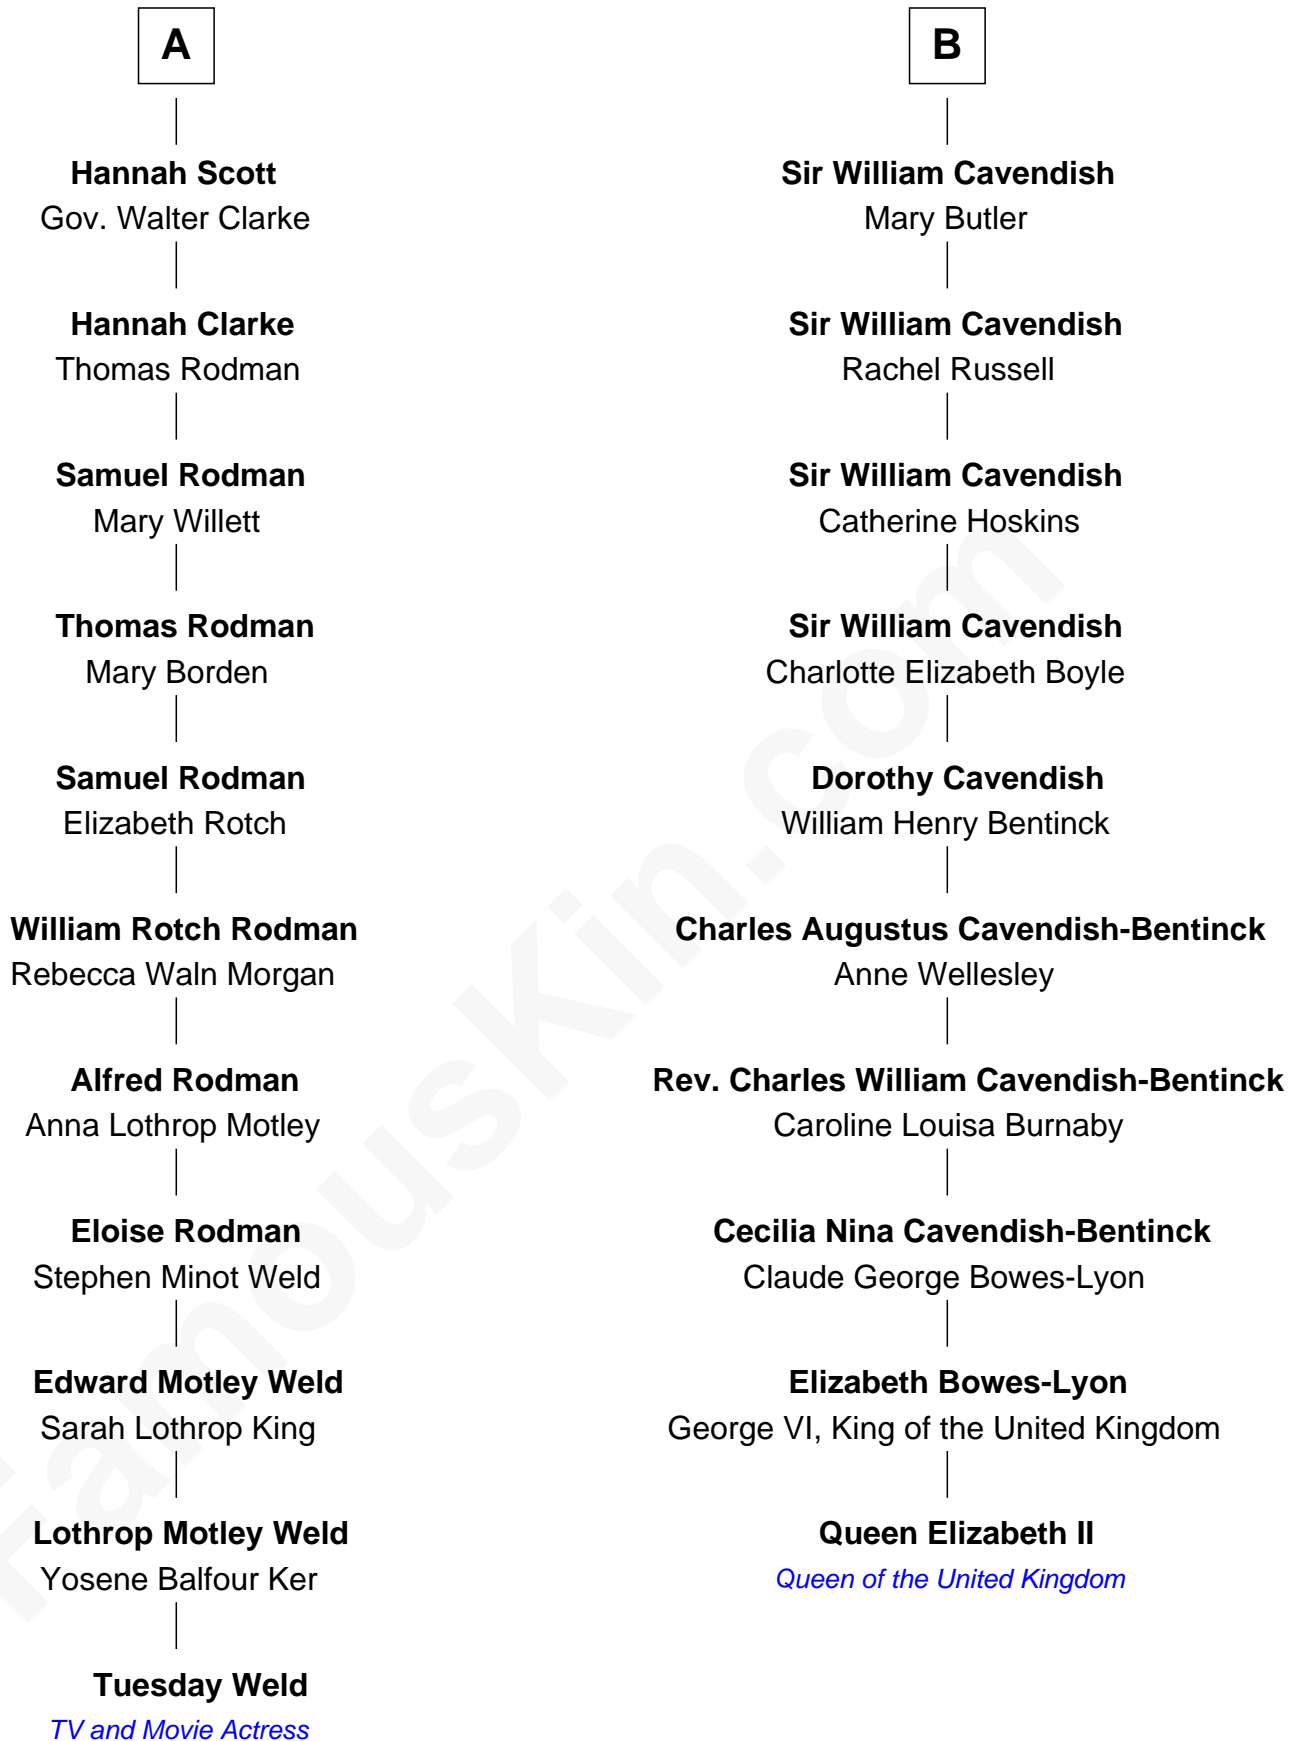

FamousKin.com Relationship Chart of

Tuesday Weld

TV and Movie Actress

16th cousin 1 time removed of

Queen Elizabeth II

Queen of the United Kingdom

Elizabeth II photo by [Eric Draper](#)