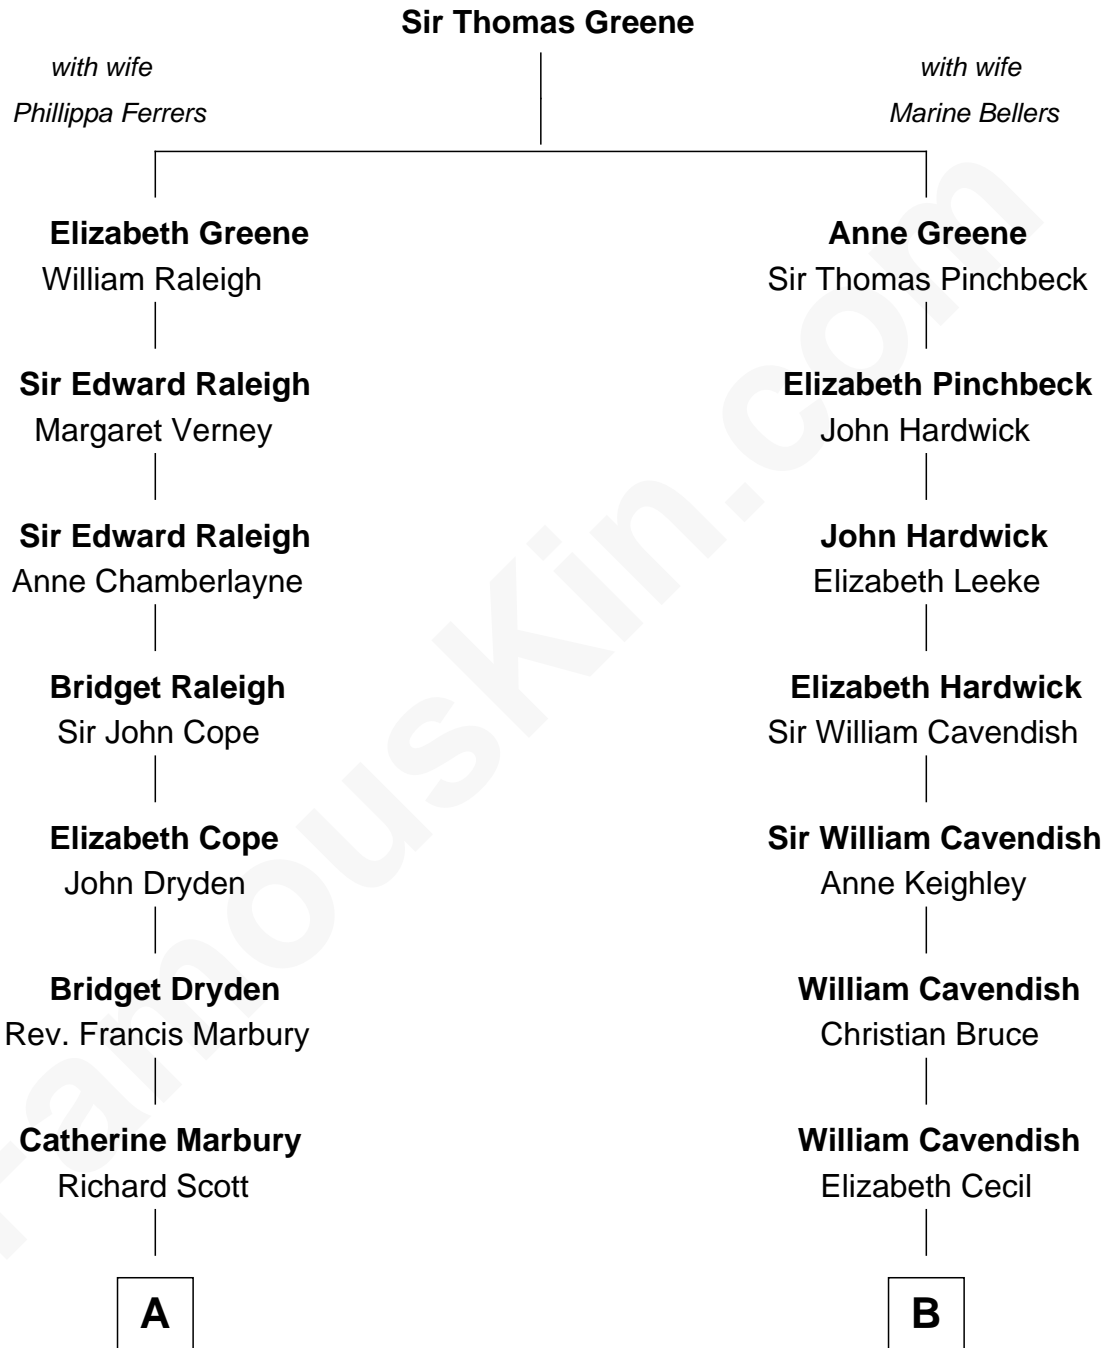

FamousKin.com Relationship Chart of

Tuesday Weld

TV and Movie Actress

16th cousin 1 time removed of

Queen Elizabeth II

Queen of the United Kingdom

Elizabeth II photo by [Eric Draper](#)