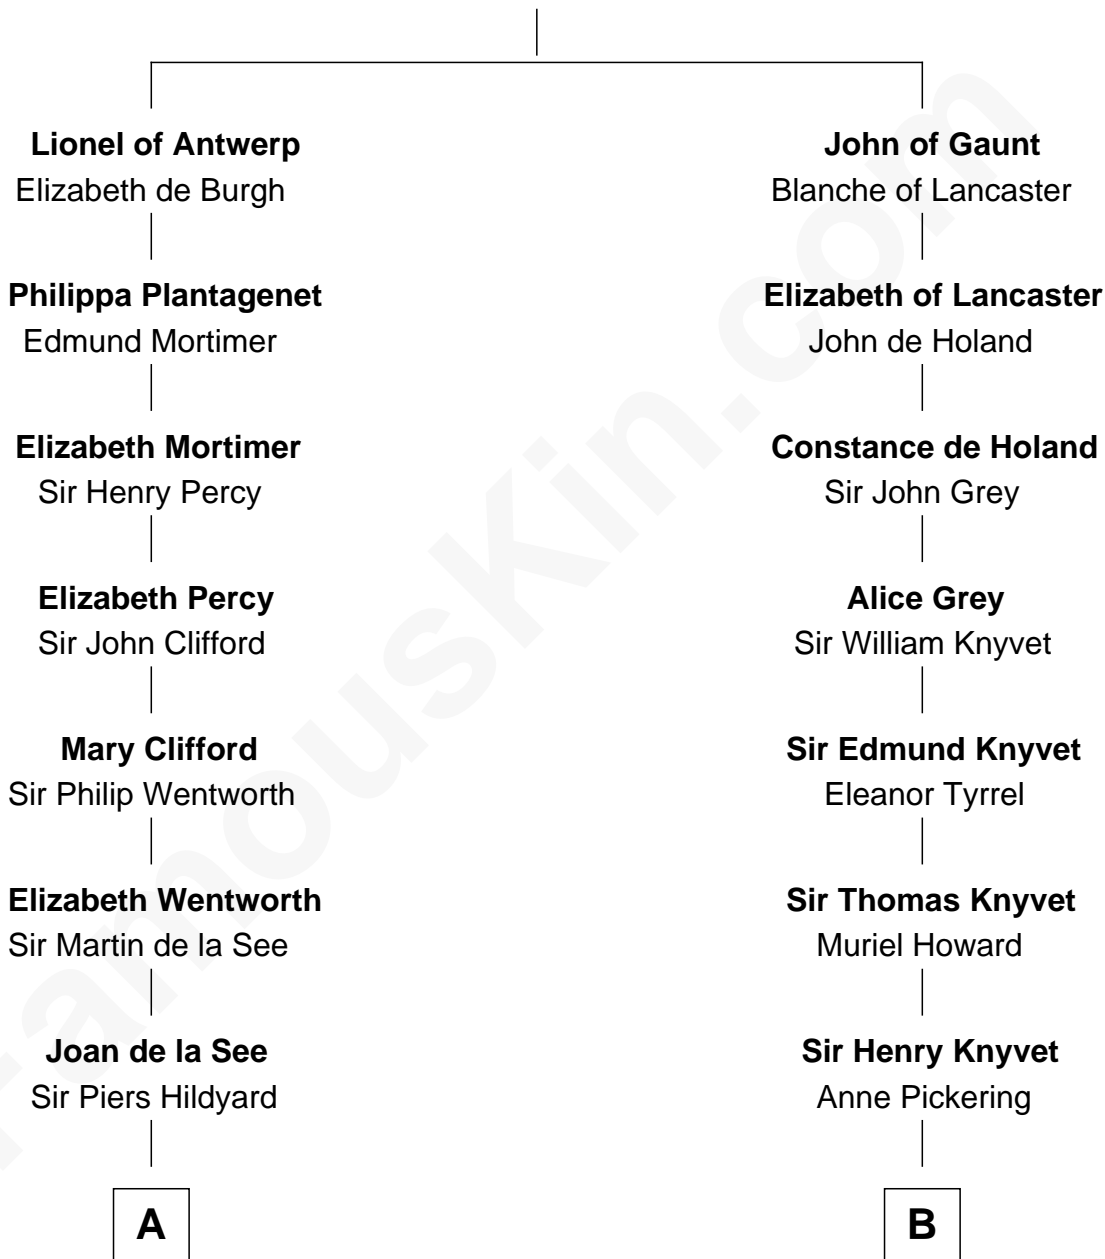

FamousKin.com Relationship Chart of

Tuesday Weld

TV and Movie Actress

19th cousin 2 times removed of

Tilda Swinton

Movie Actress

Edward III, King of England

Philippa of Hainault

C

Sarah Bartlett Balch

Stephen Minot Weld

Stephen Minot Weld

Eloise Rodman

Edward Motley Weld

Sarah Lothrop King

Lothrop Motley Weld

Yosene Balfour Ker

Tuesday Weld

TV and Movie Actress

D

Mariora Beatrice Evelyn Rochfort Alers-Hankey

Alan Henry Campbell Swinton

Sir John Swinton

Judith Balfour Killen