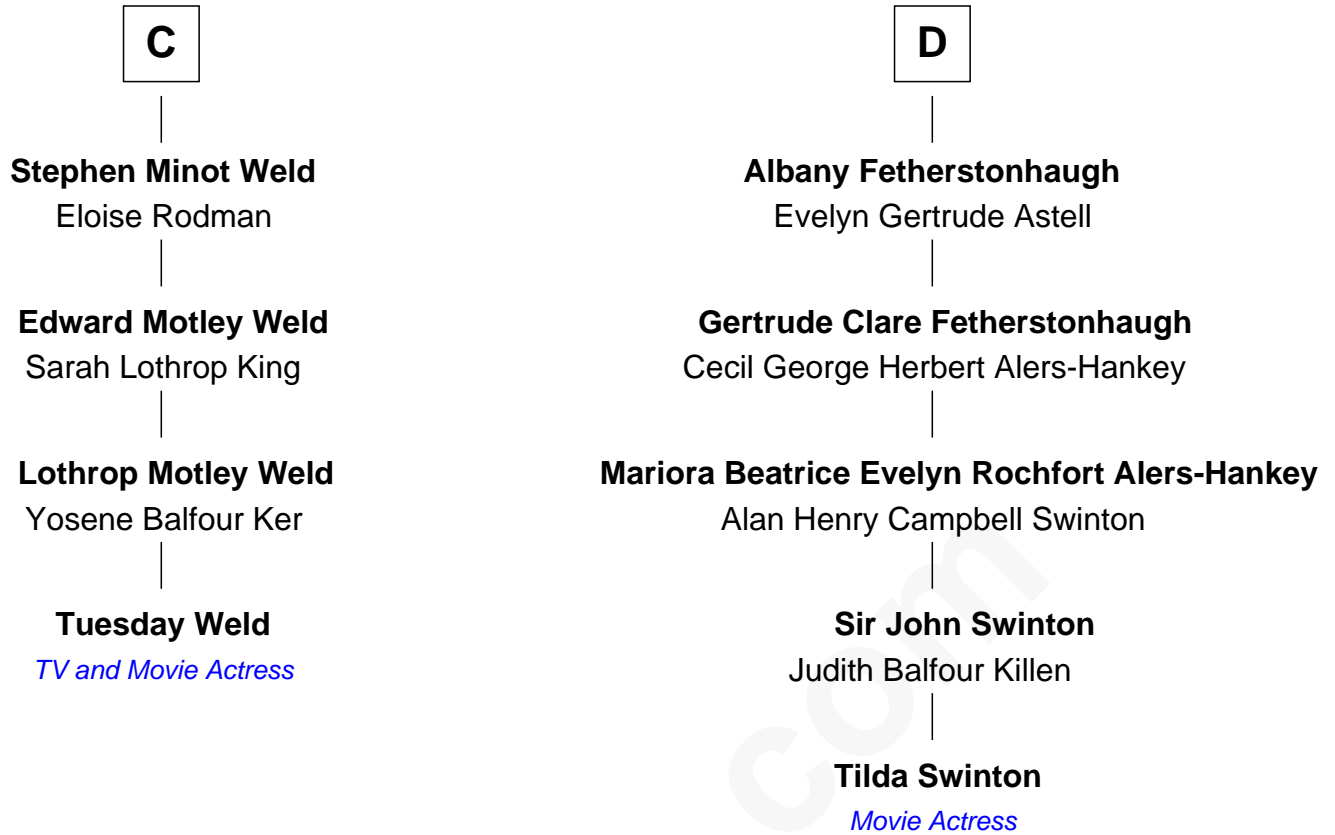

FamousKin.com Relationship Chart of

Tuesday Weld

TV and Movie Actress

20th cousin 1 time removed of

Tilda Swinton

Movie Actress

Sir Robert de Ros

Isabel de Aubeney

Tilda Swinton photo by [Nicolas Genin](#) (CC BY-SA 2.0)