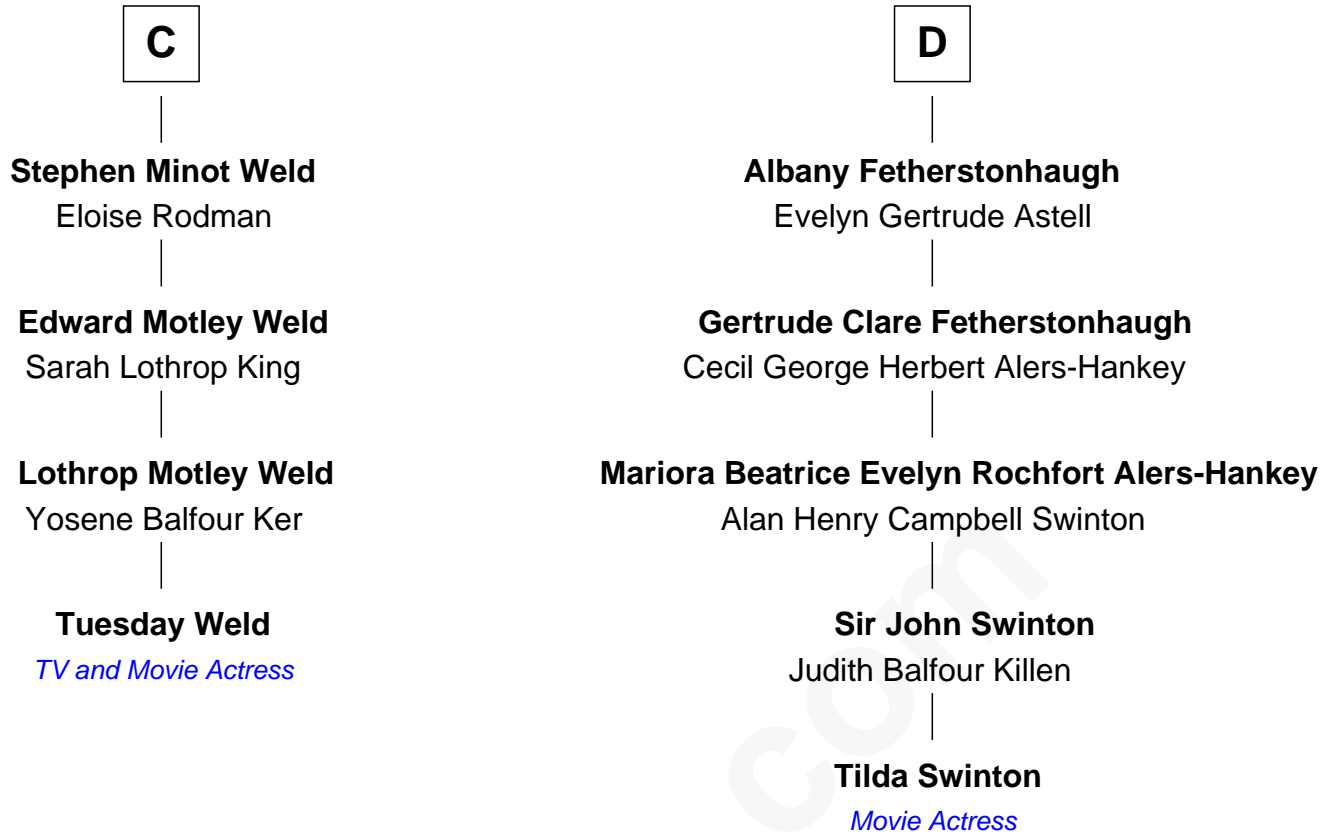

FamousKin.com

Relationship Chart of

Tuesday Weld

TV and Movie Actress

20th cousin 1 time removed of

Tilda Swinton

Movie Actress

Sir William de la Pole

Katherine de Norwich

Tilda Swinton photo by [Nicolas Genin](#) (CC BY-SA 2.0)