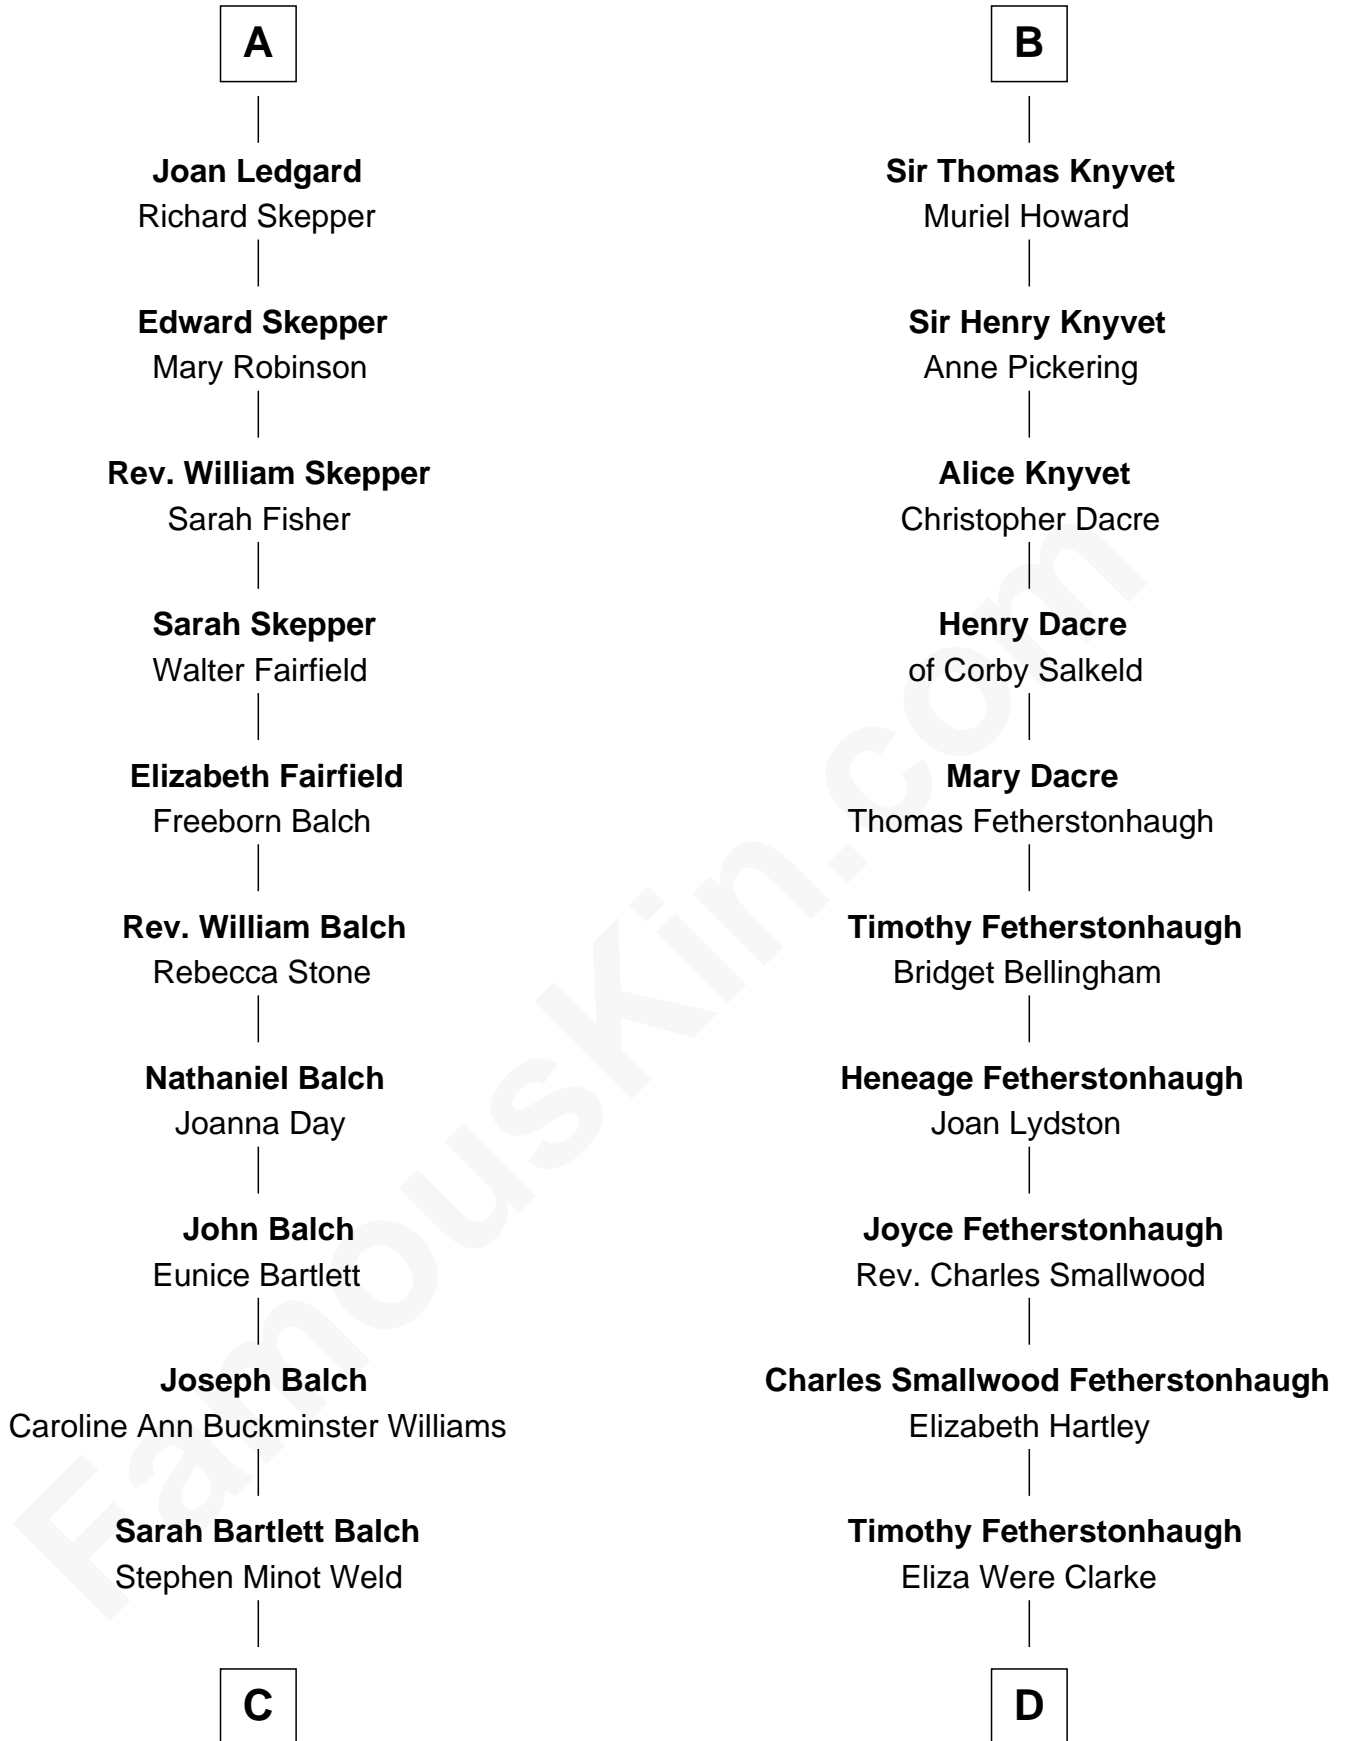

FamousKin.com

Relationship Chart of

Tuesday Weld

TV and Movie Actress

20th cousin 1 time removed of

Tilda Swinton

Movie Actress

Sir William de la Pole

Katherine de Norwich

Tilda Swinton photo by [Nicolas Genin](#) (CC BY-SA 2.0)