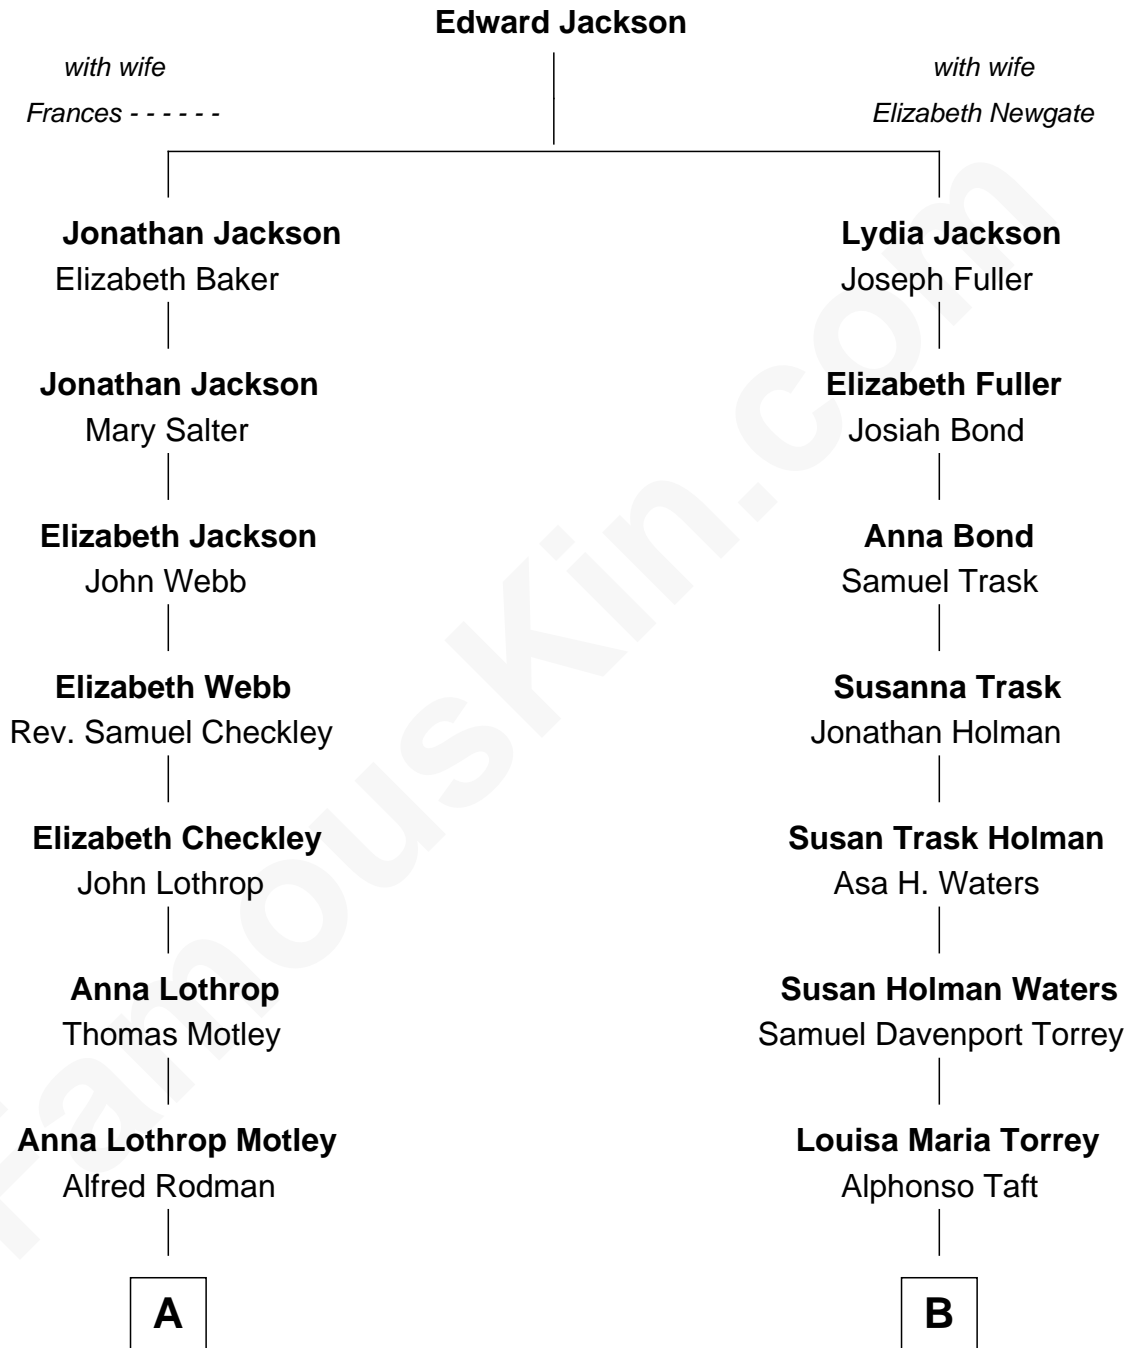

# FamousKin.com Relationship Chart of

**Tuesday Weld**

*TV and Movie Actress*

10th cousin of

**Bob Taft**

*67th Governor of Ohio*

**A**

**Eloise Rodman**  
Stephen Minot Weld

**Edward Motley Weld**  
Sarah Lothrop King

**Lothrop Motley Weld**  
Yosene Balfour Ker

**Tuesday Weld**  
*TV and Movie Actress*

**B**

**William Howard Taft**  
Helen Louise Herron

**Robert Alphonso Taft**  
Martha Wheaton Bowers

**Robert Alphonso Taft**  
Blanca Duncan Noël

**Bob Taft**  
*67th Governor of Ohio*

FamousKin.com