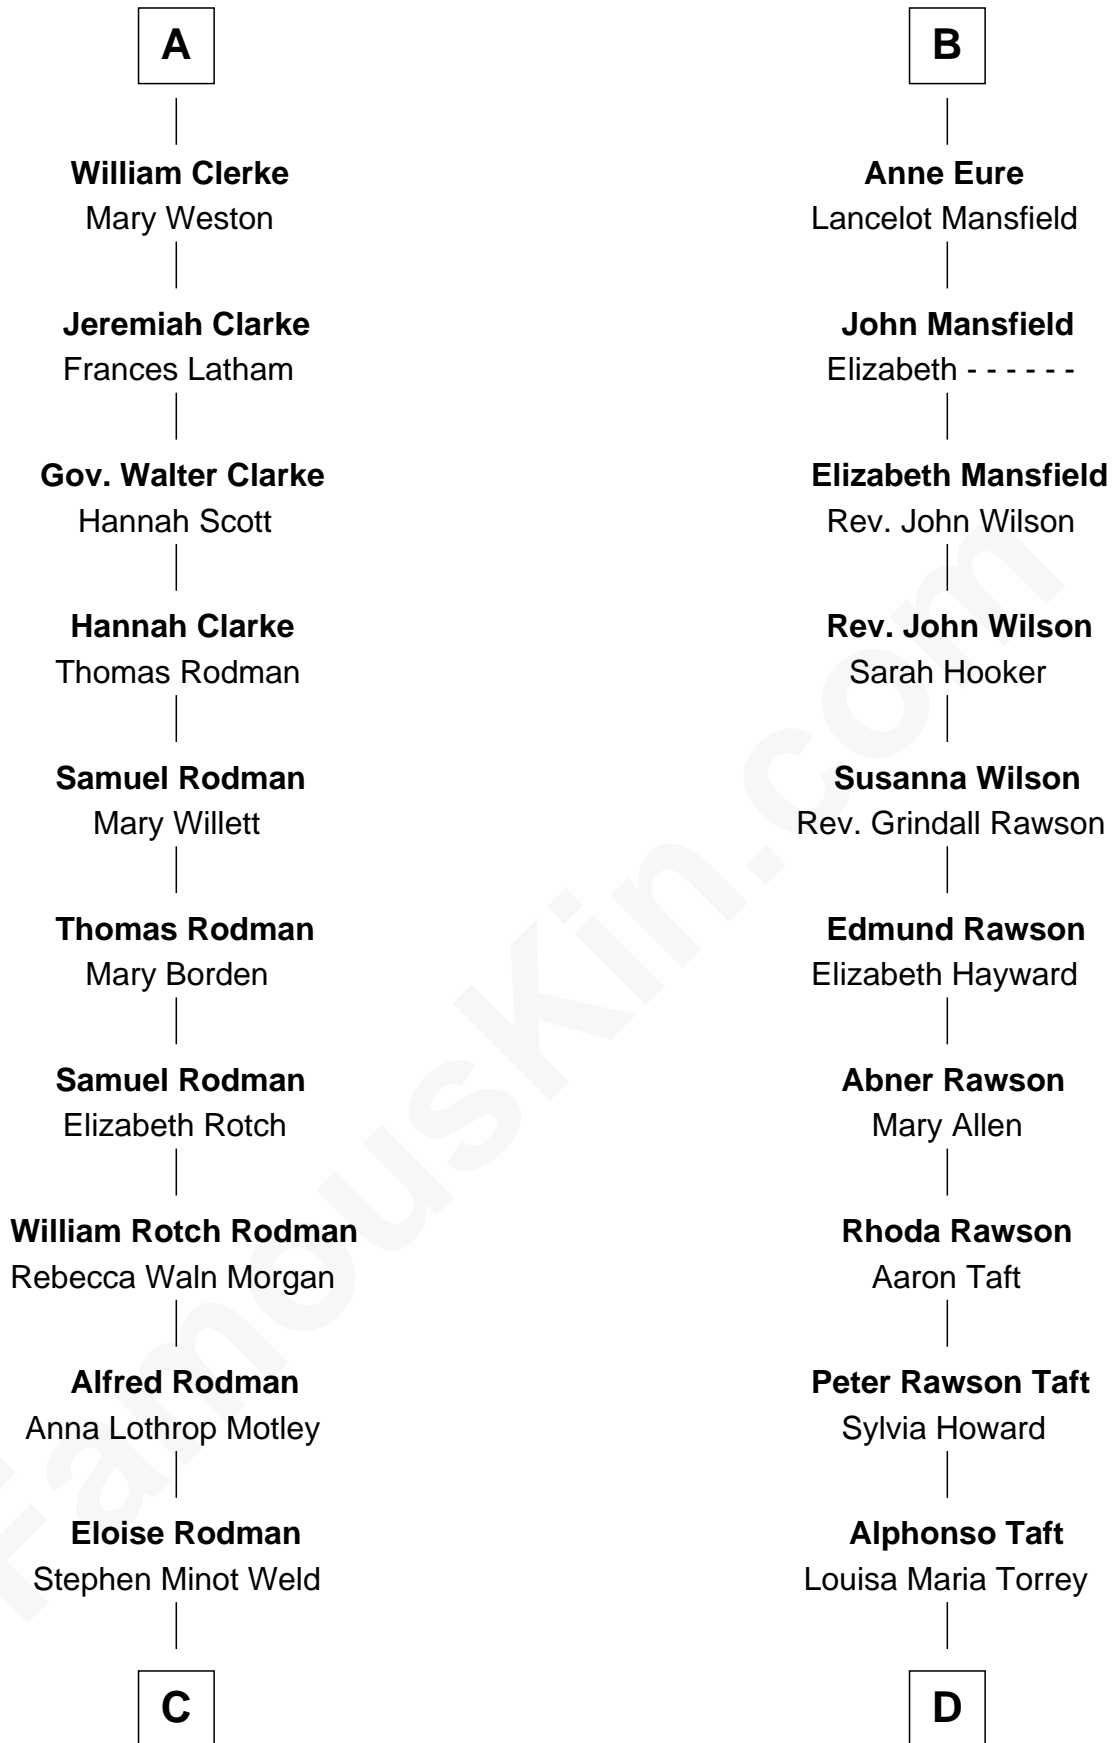

# FamousKin.com Relationship Chart of

**Tuesday Weld**

*TV and Movie Actress*

19th cousin 1 time removed of

**Bob Taft**

*67th Governor of Ohio*

**C**

**Edward Motley Weld**

Sarah Lothrop King

**Lothrop Motley Weld**

Yosene Balfour Ker

**Tuesday Weld**

*TV and Movie Actress*

**D**

**William Howard Taft**

Helen Louise Herron

**Robert Alphonso Taft**

Martha Wheaton Bowers

**Robert Alphonso Taft**

Blanca Duncan Noël

**Bob Taft**

*67th Governor of Ohio*

FamousKin.com