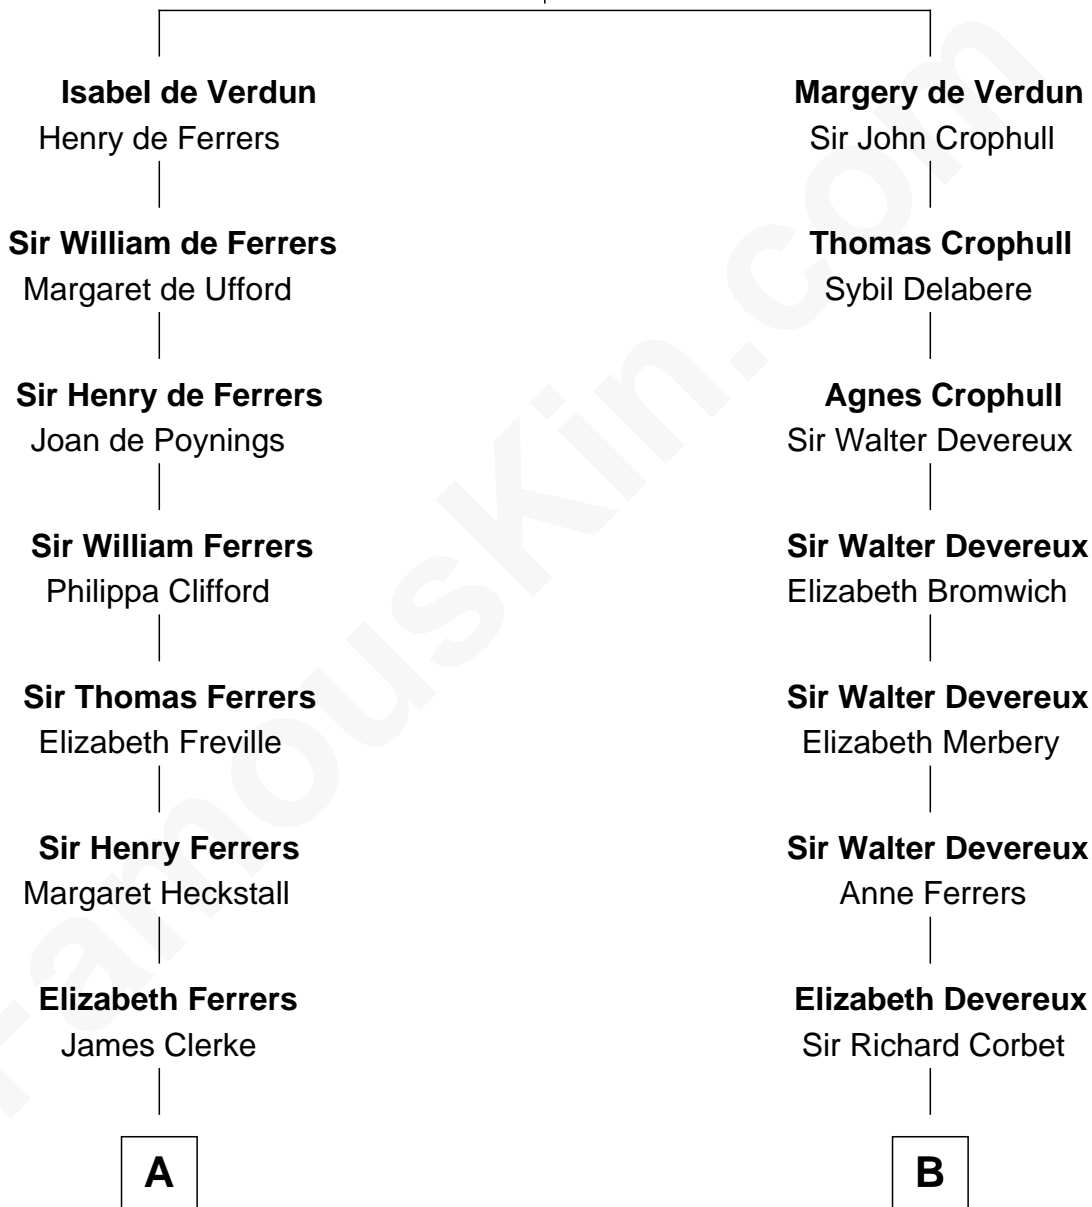

# FamousKin.com Relationship Chart of

**Tuesday Weld**

*TV and Movie Actress*

21st cousin of

**Henry Sturgis Morgan**

*Co-Founder of Morgan Stanley*

**Sir Thebaud de Verdun**

*with wife  
Elizabeth de Clare*

*with wife  
Maud Mortimer*

**C**

**Alfred Rodman**  
Anna Lothrop Motley

**Eloise Rodman**  
Stephen Minot Weld

**Edward Motley Weld**  
Sarah Lothrop King

**Lothrop Motley Weld**  
Yosene Balfour Ker

**Tuesday Weld**  
*TV and Movie Actress*