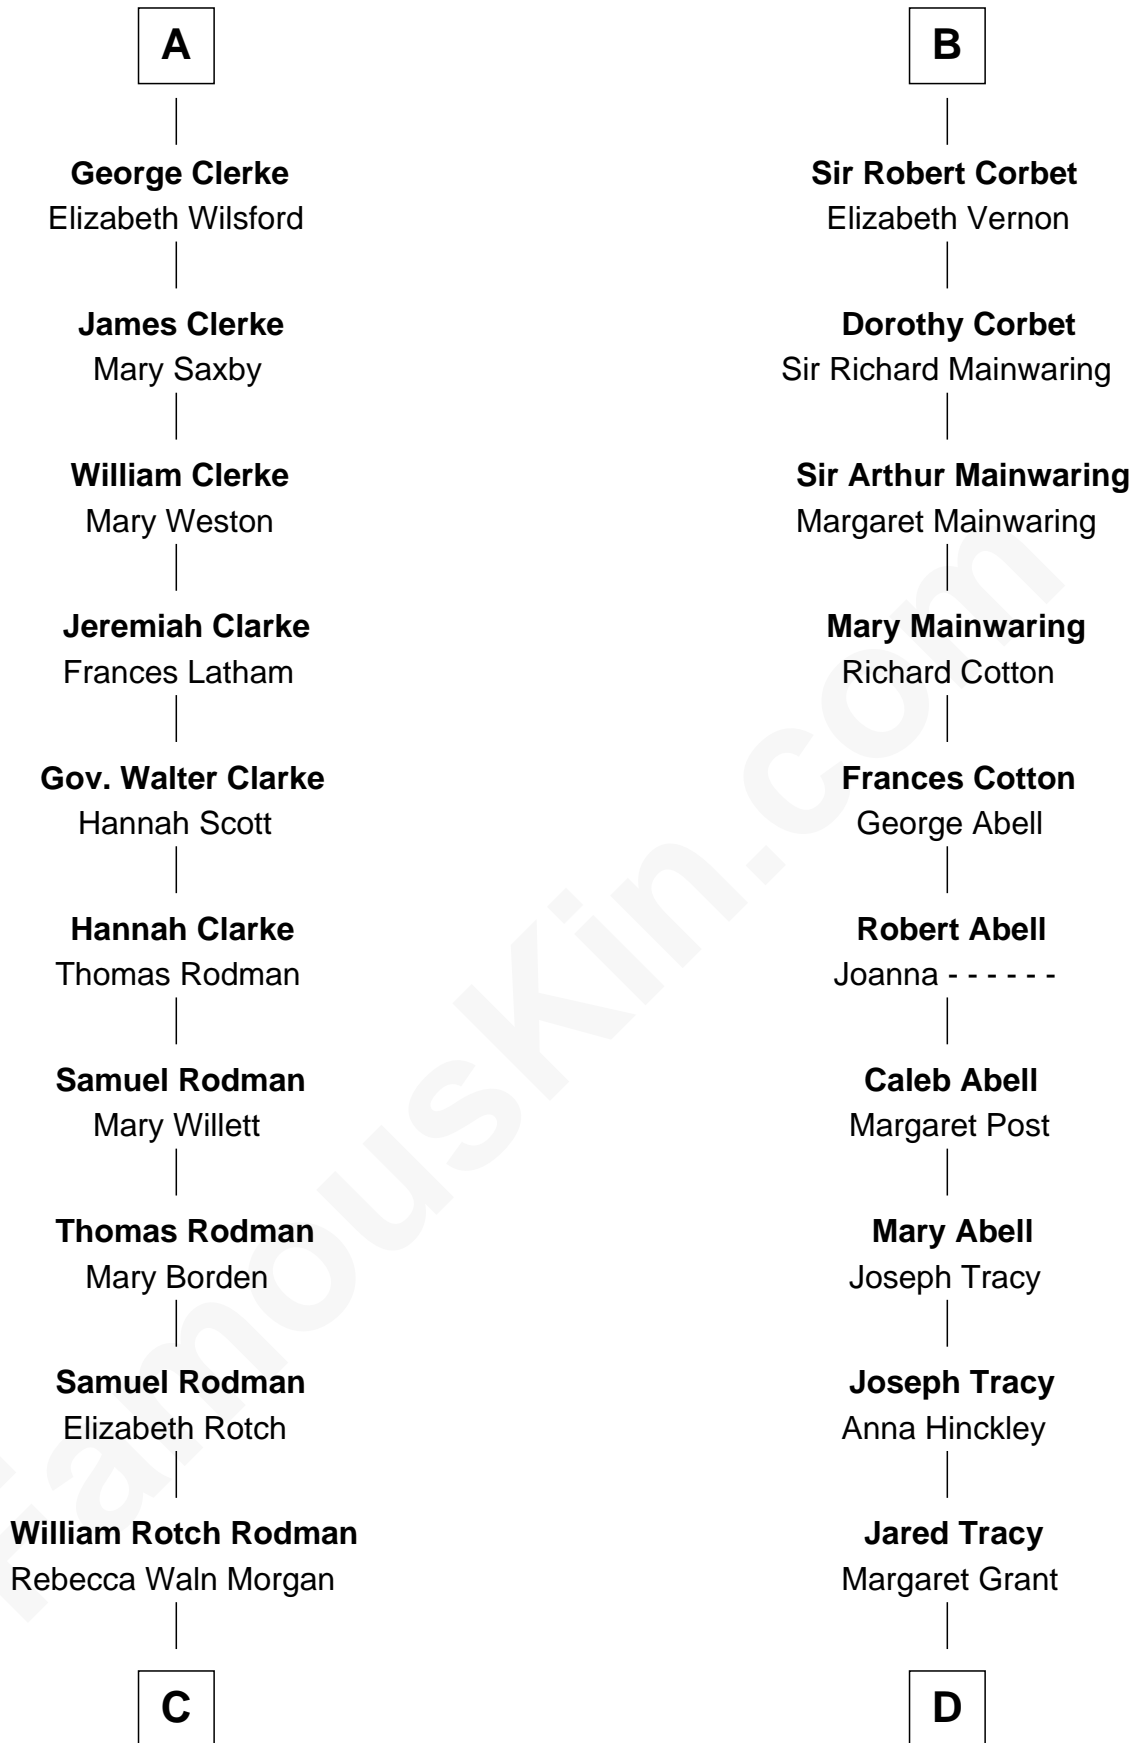

# FamousKin.com Relationship Chart of

**Tuesday Weld**

*TV and Movie Actress*

21st cousin of

**Henry Sturgis Morgan**

*Co-Founder of Morgan Stanley*

**Sir Thebaud de Verdun**

*with wife  
Elizabeth de Clare*

*with wife  
Maud Mortimer*

**C**

**Alfred Rodman**  
Anna Lothrop Motley

**Eloise Rodman**  
Stephen Minot Weld

**Edward Motley Weld**  
Sarah Lothrop King

**Lothrop Motley Weld**  
Yosene Balfour Ker

**Tuesday Weld**  
*TV and Movie Actress*

**D**

**William Gedney Tracy**  
Rachel Huntington

**Charles F. Tracy**  
Louisa Kirkland

**Frances Louisa Tracy**  
John Pierpont Morgan

**John Pierpont Morgan**  
Jane Norton Grew

**Henry Sturgis Morgan**  
*Co-Founder of Morgan Stanley*