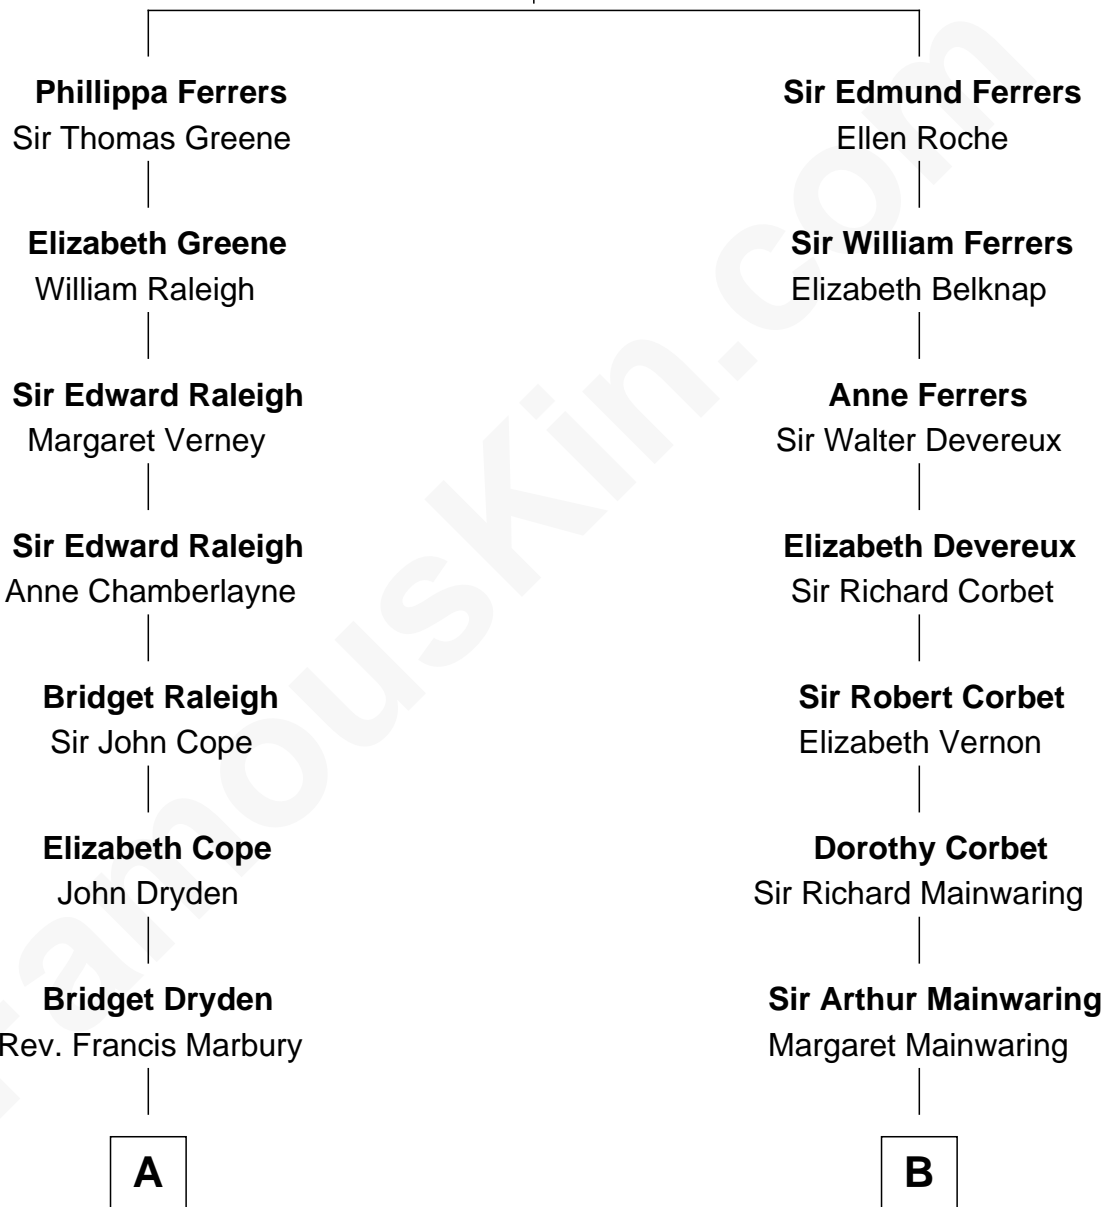

FamousKin.com Relationship Chart of

Tuesday Weld

TV and Movie Actress

18th cousin of

Henry Sturgis Morgan

Co-Founder of Morgan Stanley

Robert de Ferrers
Margaret Despencer

C

Lothrop Motley Weld

Yosene Balfour Ker

Tuesday Weld

TV and Movie Actress

D

John Pierpont Morgan

Jane Norton Grew

Henry Sturgis Morgan