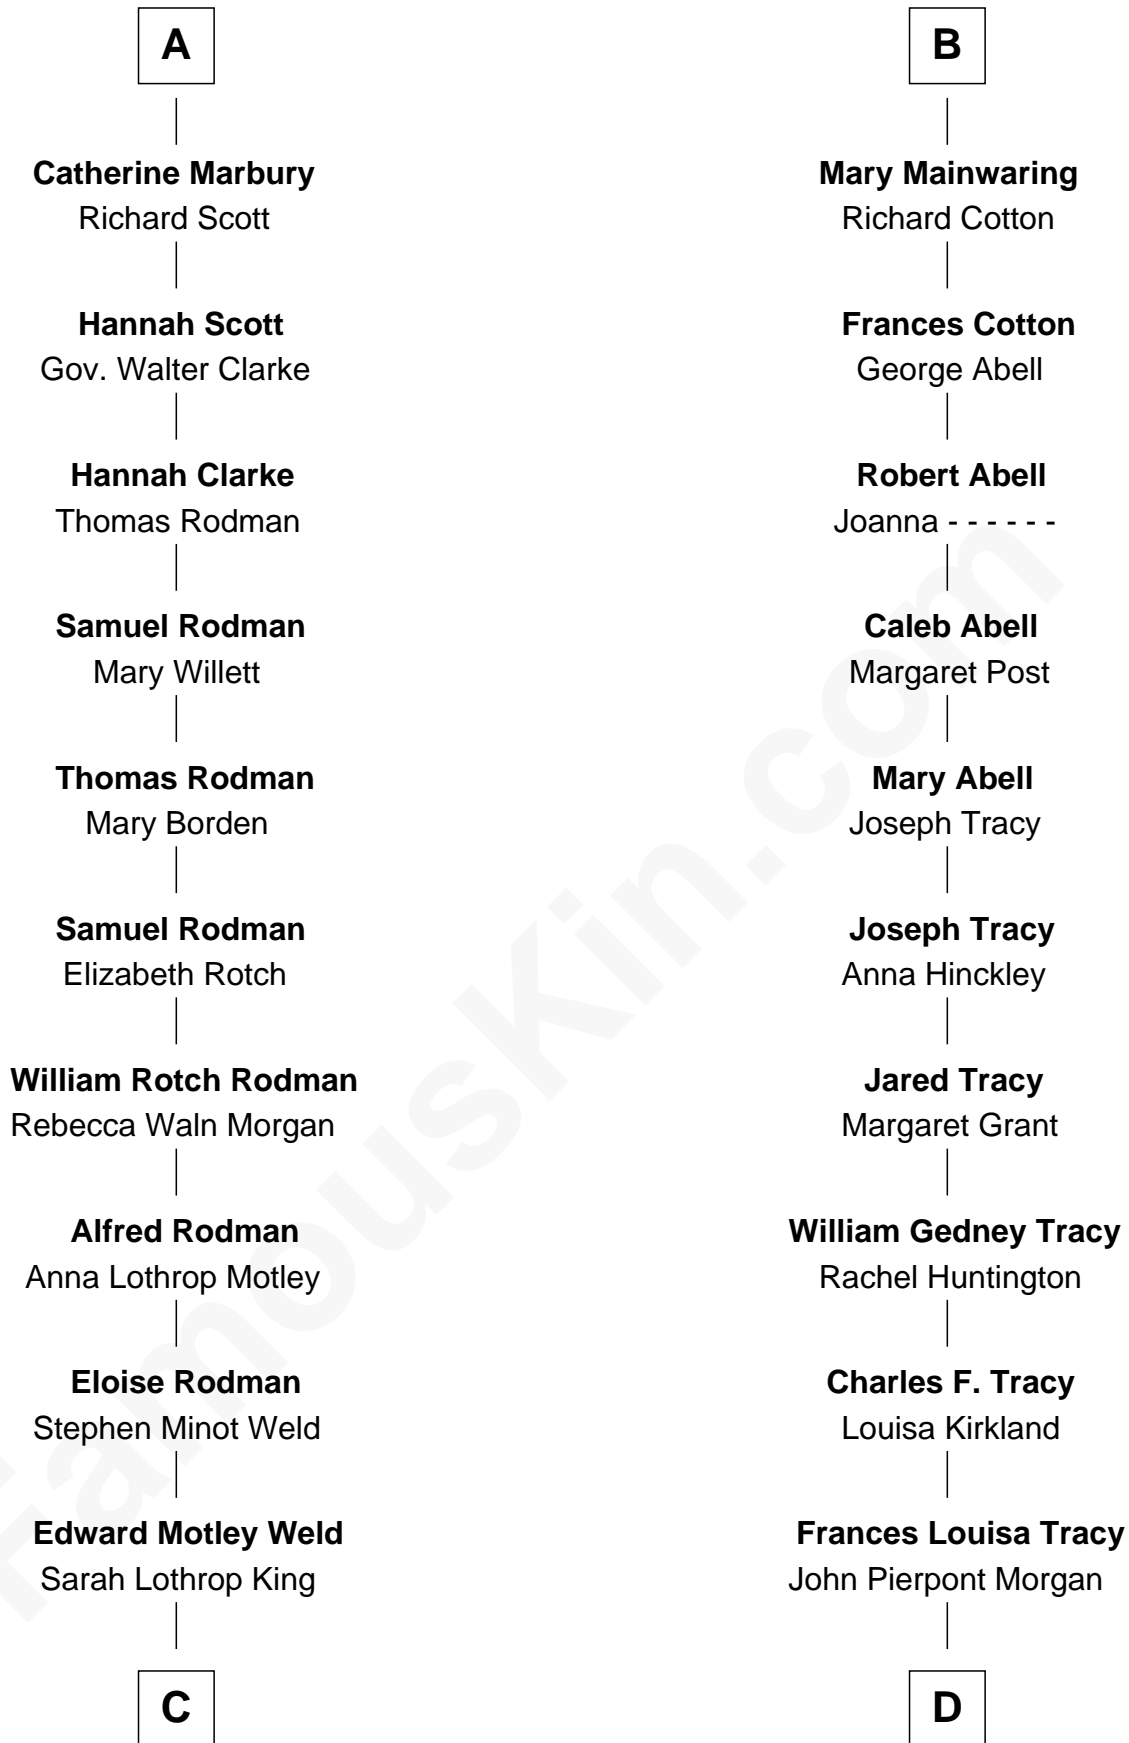

FamousKin.com Relationship Chart of

Tuesday Weld

TV and Movie Actress

18th cousin of

Henry Sturgis Morgan

Co-Founder of Morgan Stanley

Robert de Ferrers
Margaret Despencer

C

Lothrop Motley Weld

Yosene Balfour Ker

Tuesday Weld

TV and Movie Actress

D

John Pierpont Morgan

Jane Norton Grew

Henry Sturgis Morgan