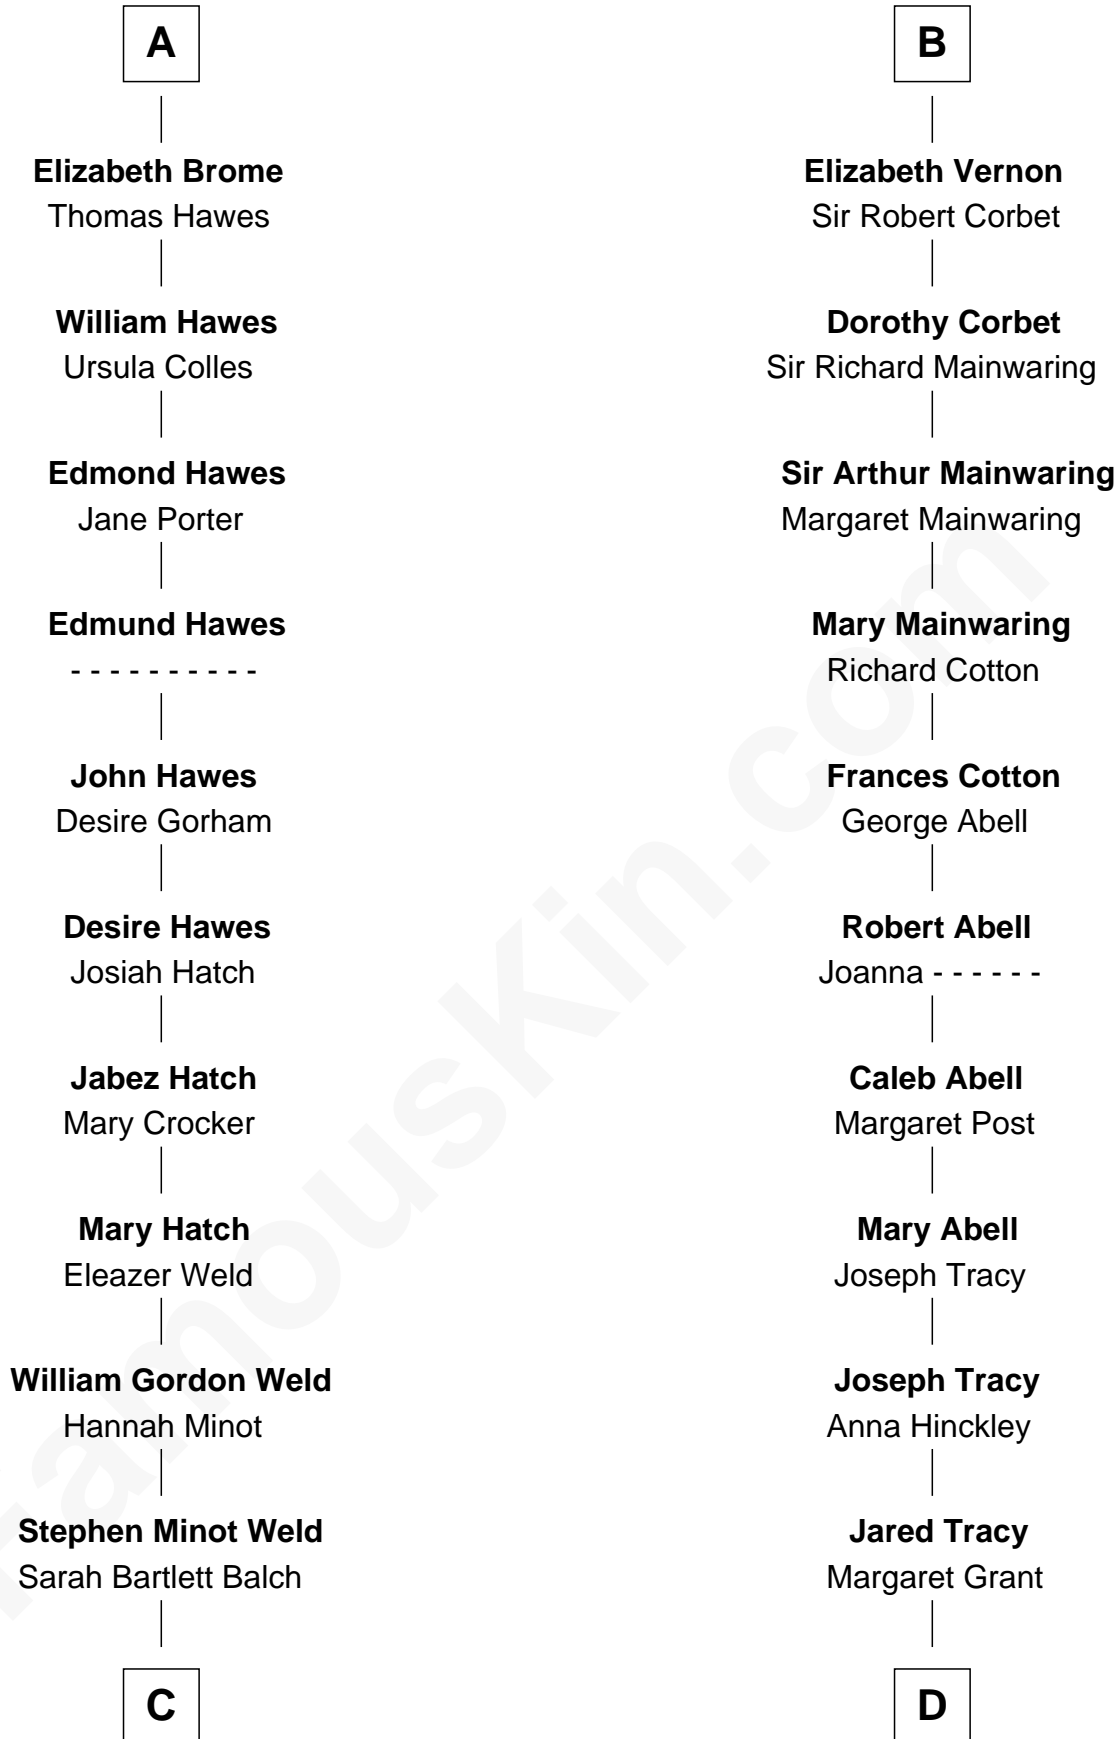

FamousKin.com Relationship Chart of

Tuesday Weld

TV and Movie Actress

20th cousin 1 time removed of

Henry Sturgis Morgan

Co-Founder of Morgan Stanley

Sir Robert de Ros

Isabel de Aubeney

C

Stephen Minot Weld

Eloise Rodman

Edward Motley Weld

Sarah Lothrop King

Lothrop Motley Weld

Yosene Balfour Ker

Tuesday Weld