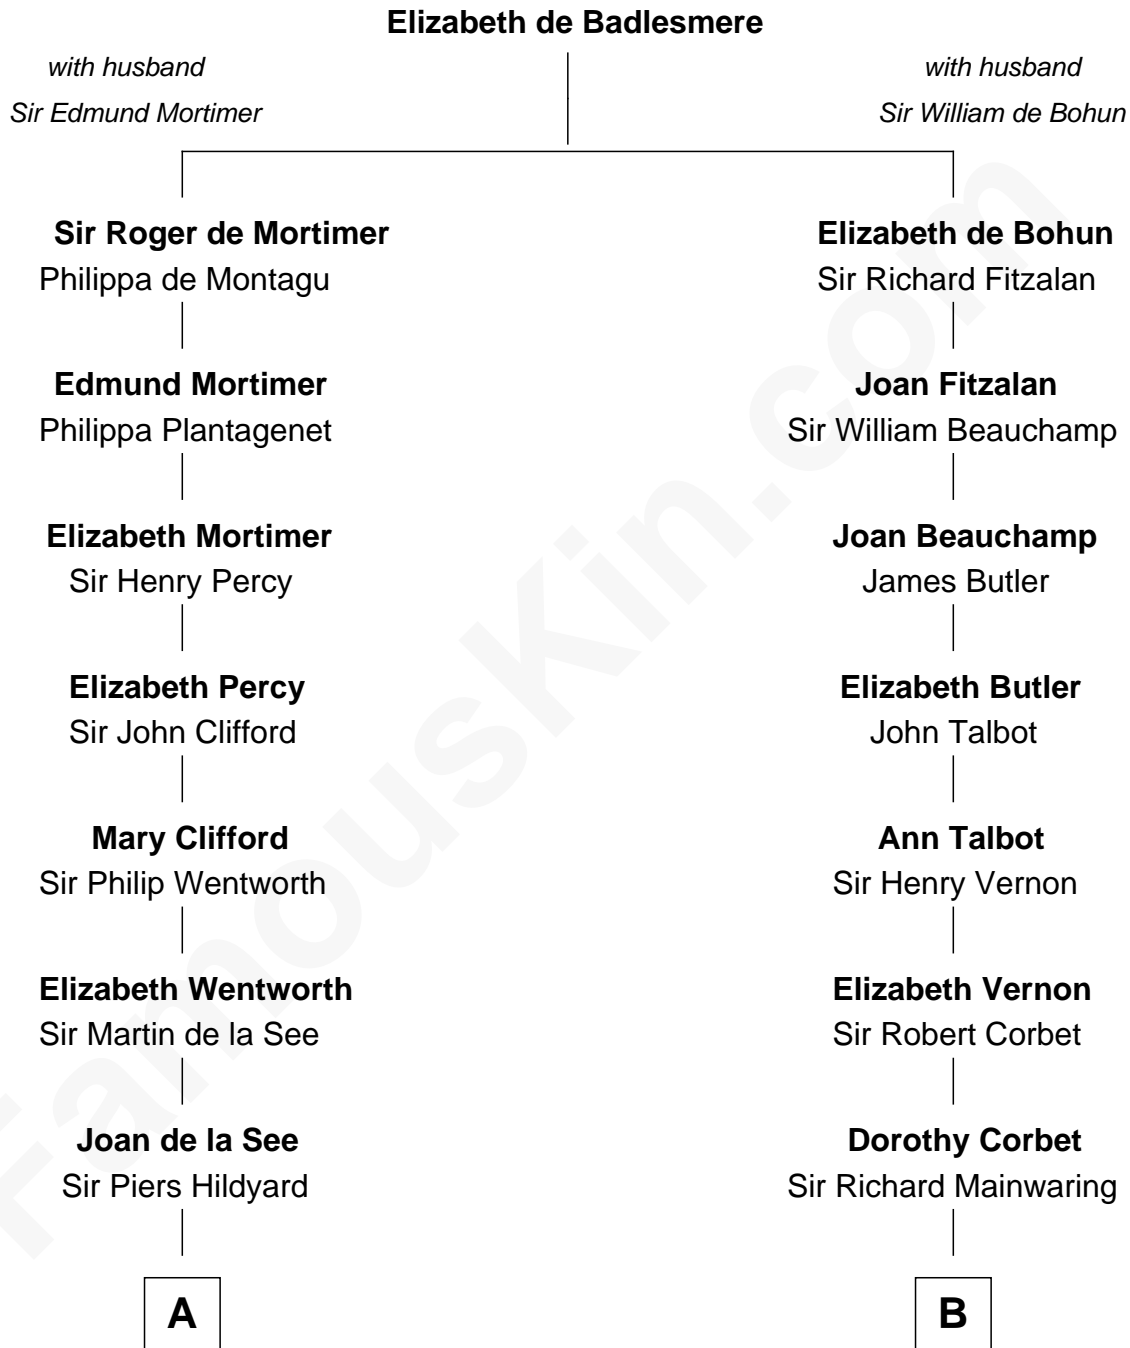

# FamousKin.com Relationship Chart of

**Tuesday Weld**

*TV and Movie Actress*

19th cousin 2 times removed of

**Henry Sturgis Morgan**

*Co-Founder of Morgan Stanley*

**C**

**Sarah Bartlett Balch**

Stephen Minot Weld

**Stephen Minot Weld**

Eloise Rodman

**Edward Motley Weld**

Sarah Lothrop King

**Lothrop Motley Weld**

Yosene Balfour Ker

**Tuesday Weld**