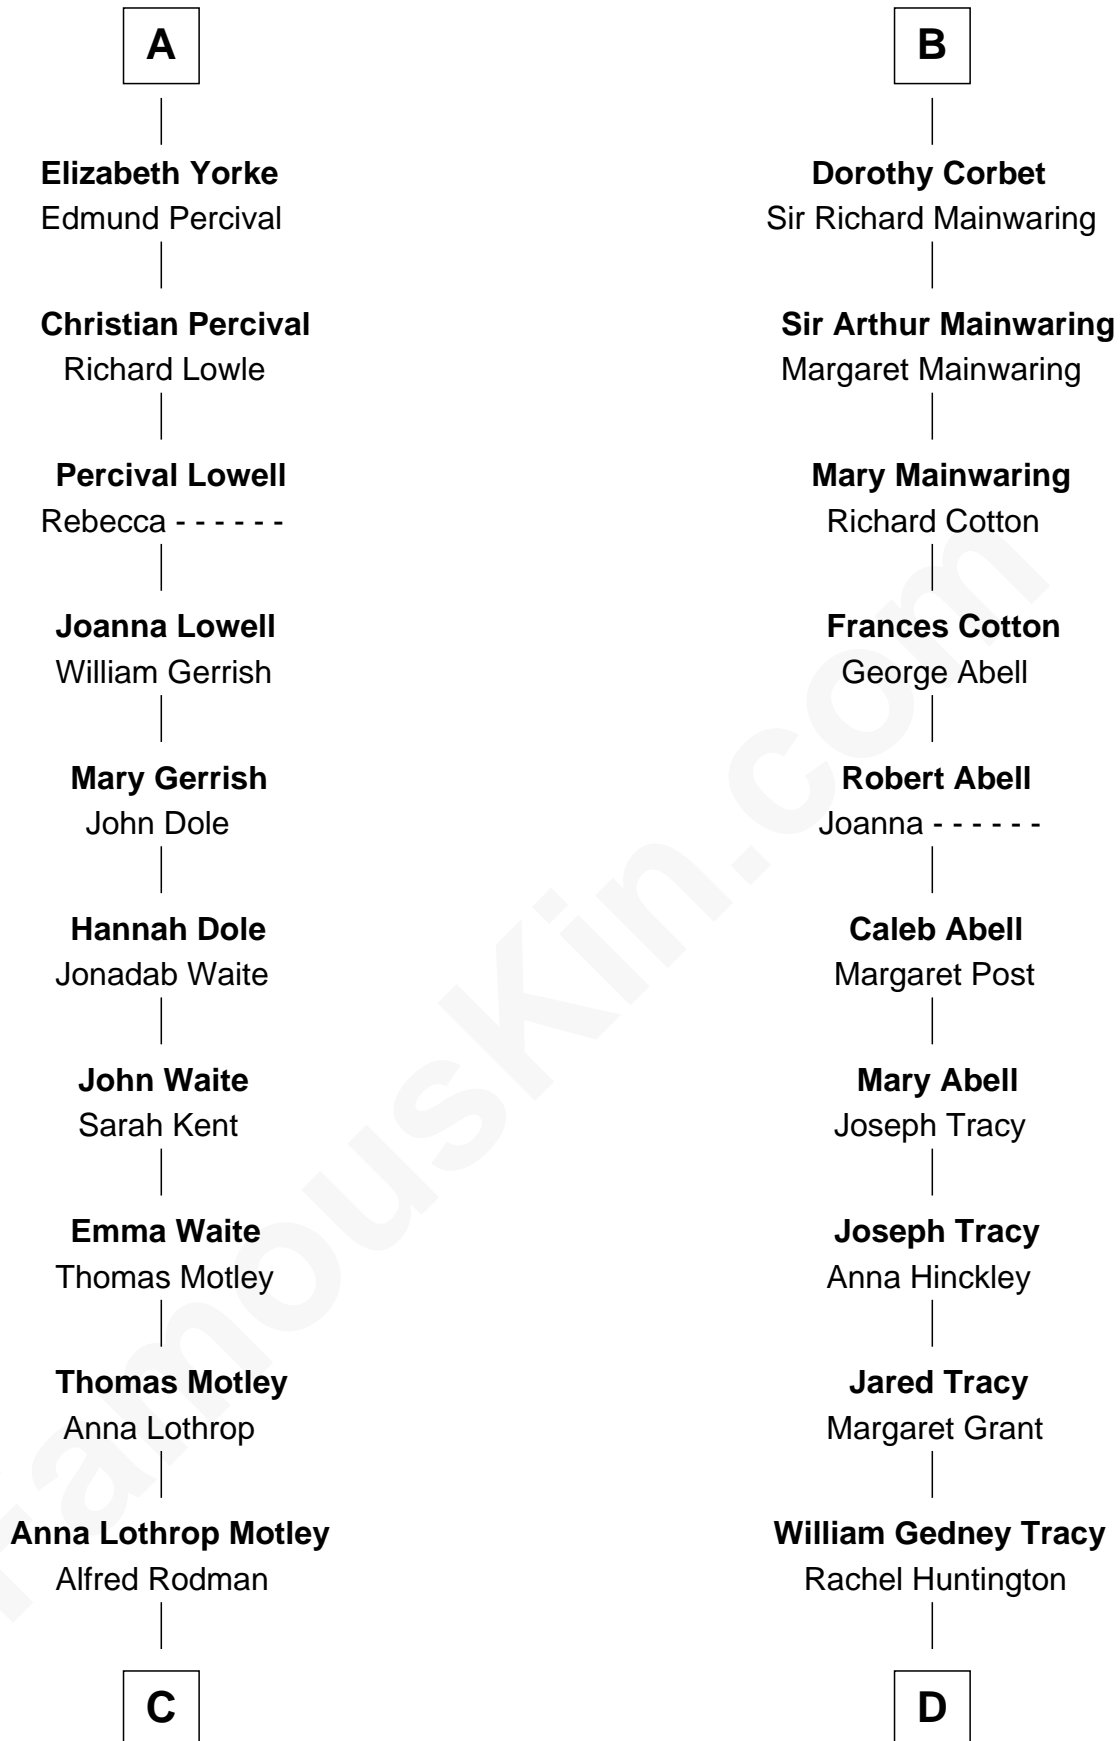

FamousKin.com Relationship Chart of

Tuesday Weld

TV and Movie Actress

20th cousin of

Henry Sturgis Morgan

Co-Founder of Morgan Stanley

Humphrey de Bohun

Elizabeth Plantagenet

C

Eloise Rodman
Stephen Minot Weld

Edward Motley Weld
Sarah Lothrop King

Lothrop Motley Weld
Yosene Balfour Ker

Tuesday Weld
TV and Movie Actress

D

Charles F. Tracy
Louisa Kirkland

Frances Louisa Tracy
John Pierpont Morgan