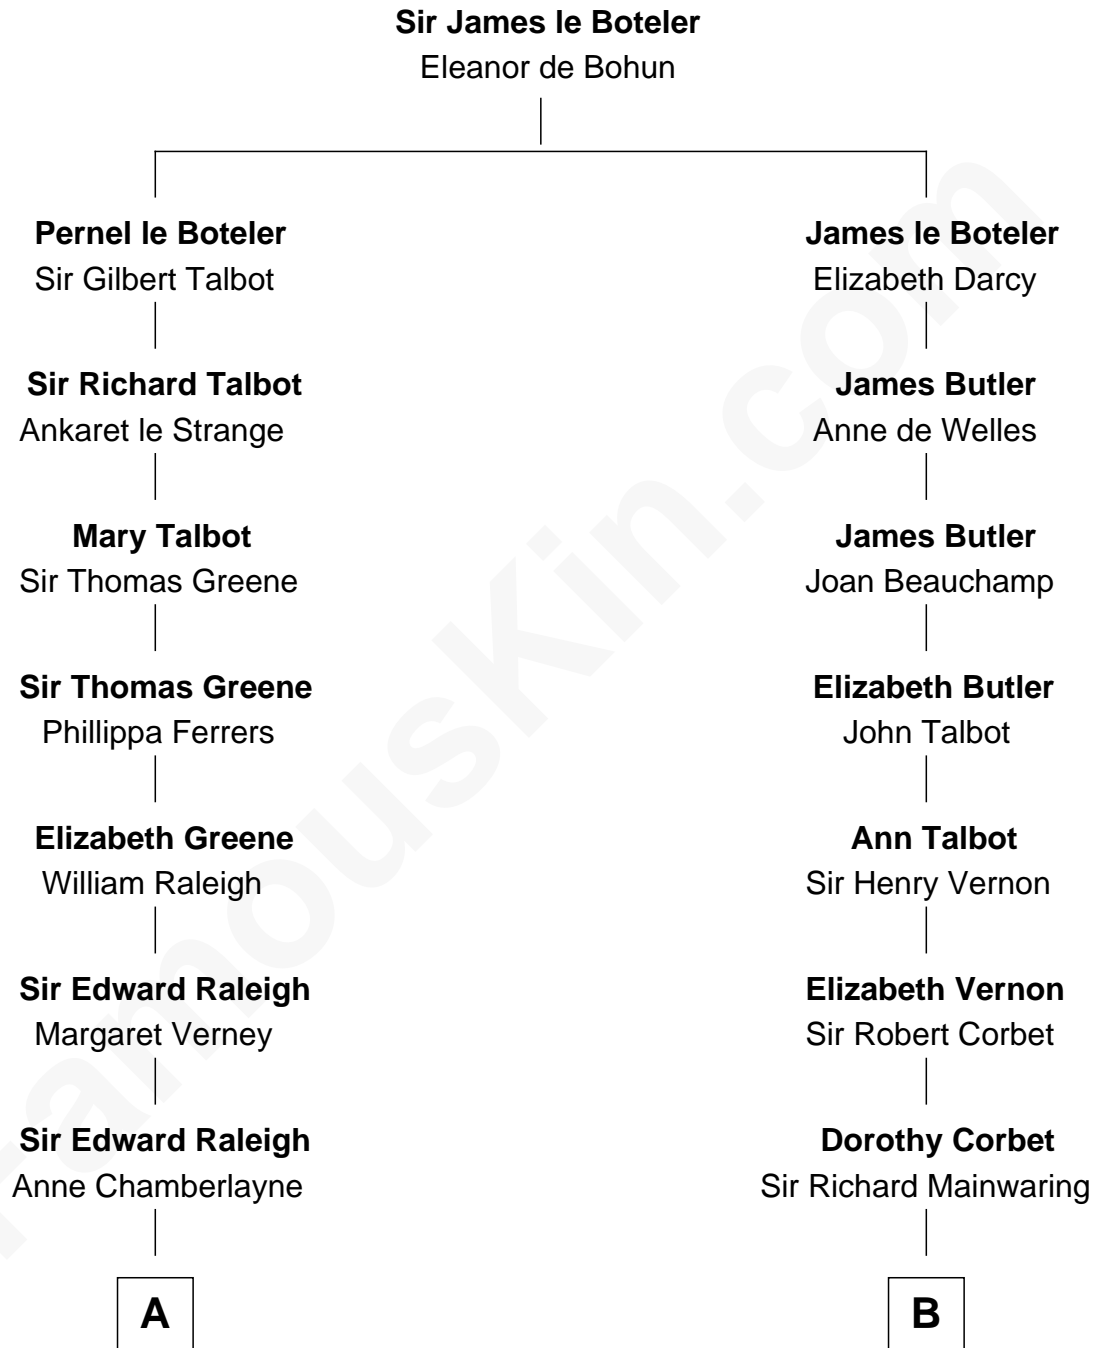

# FamousKin.com Relationship Chart of

**Tuesday Weld**

*TV and Movie Actress*

19th cousin 2 times removed of

**Henry Sturgis Morgan**

*Co-Founder of Morgan Stanley*

**C**

**Alfred Rodman**  
Anna Lothrop Motley

**Eloise Rodman**  
Stephen Minot Weld

**Edward Motley Weld**  
Sarah Lothrop King

**Lothrop Motley Weld**  
Yosene Balfour Ker

**Tuesday Weld**  
*TV and Movie Actress*

**D**

**Frances Louisa Tracy**  
John Pierpont Morgan