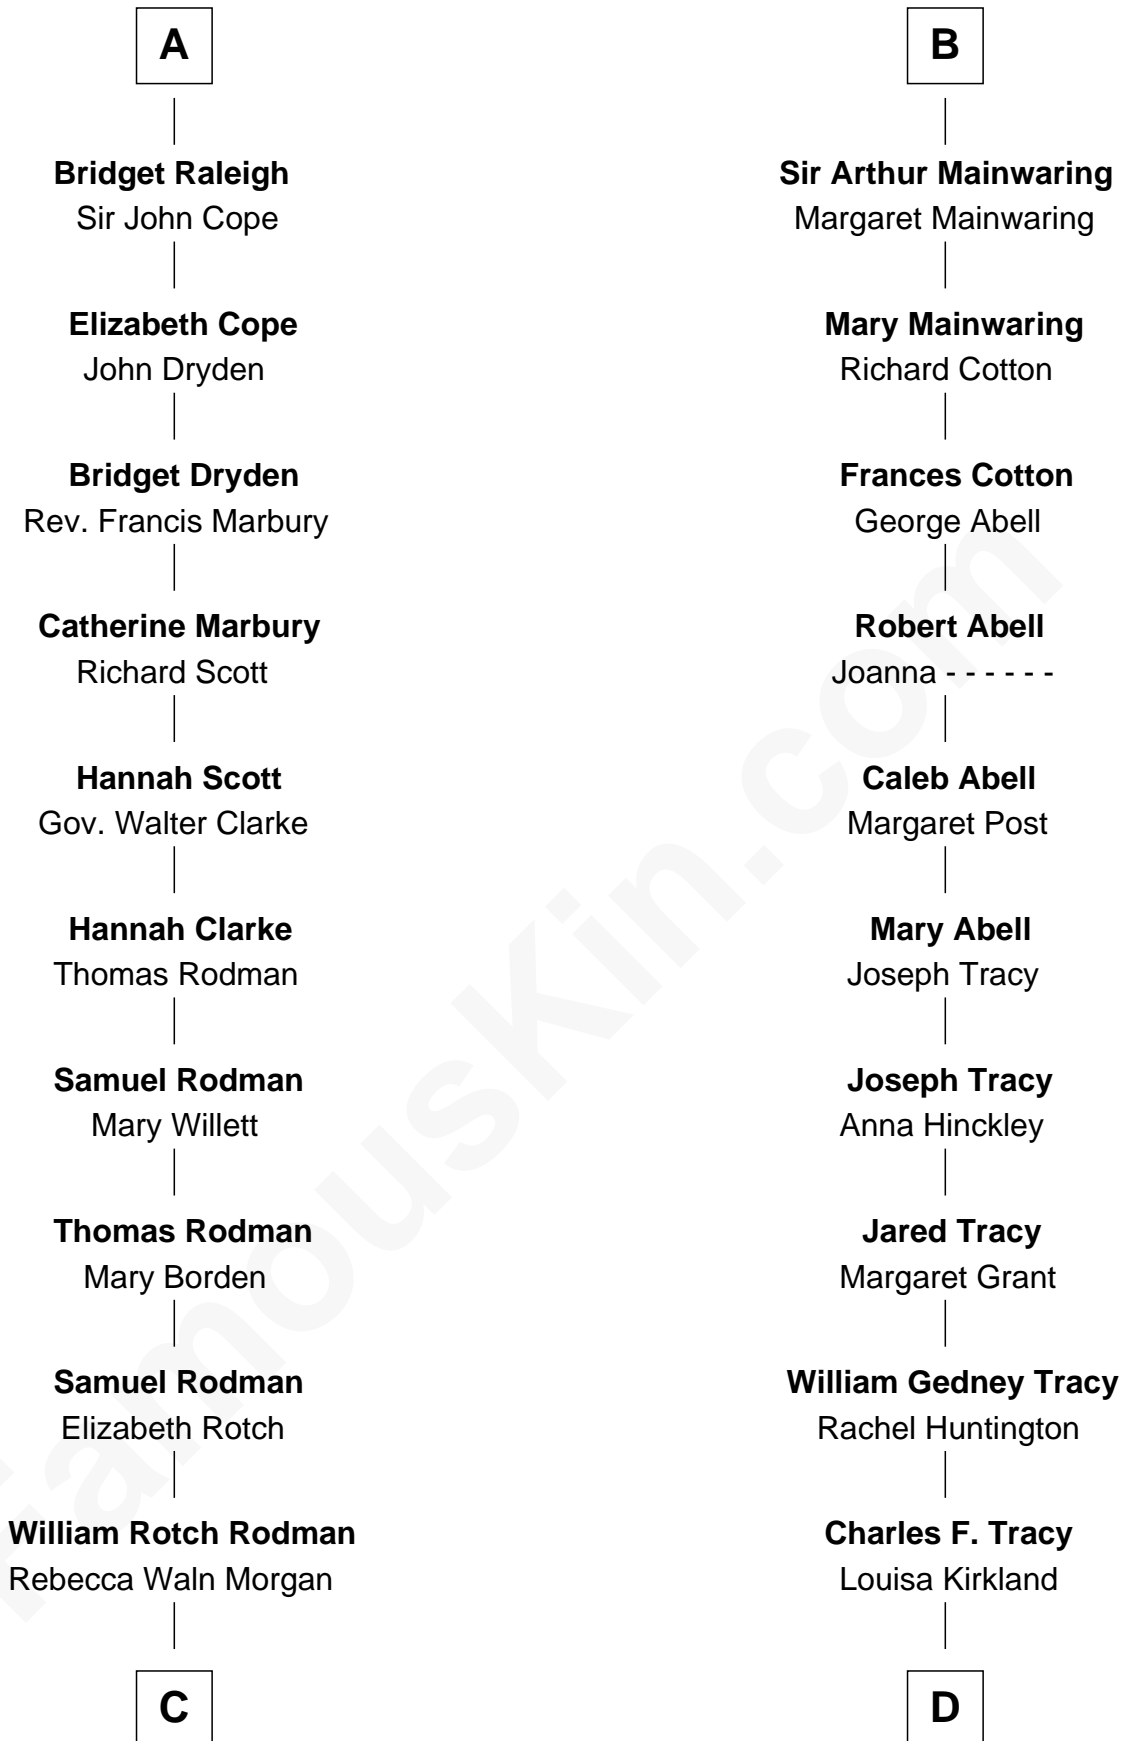

# FamousKin.com Relationship Chart of

**Tuesday Weld**

*TV and Movie Actress*

19th cousin 2 times removed of

**Henry Sturgis Morgan**

*Co-Founder of Morgan Stanley*

**C**

**Alfred Rodman**  
Anna Lothrop Motley

**Eloise Rodman**  
Stephen Minot Weld

**Edward Motley Weld**  
Sarah Lothrop King

**Lothrop Motley Weld**  
Yosene Balfour Ker

**Tuesday Weld**  
*TV and Movie Actress*

**D**

**Frances Louisa Tracy**  
John Pierpont Morgan