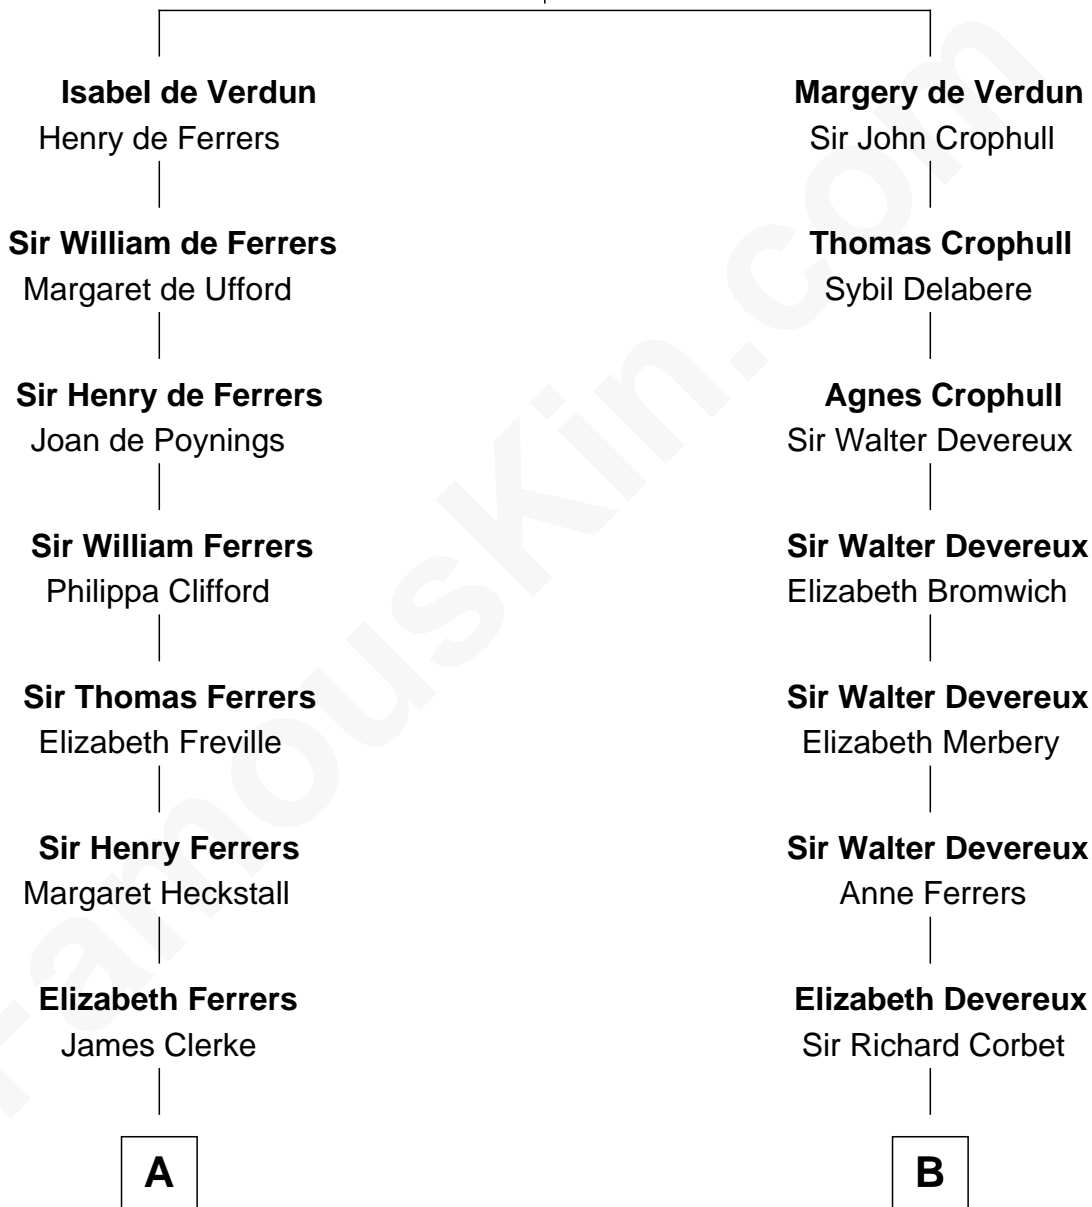

FamousKin.com Relationship Chart of

Tuesday Weld

TV and Movie Actress

20th cousin 1 time removed of

J.P. Morgan, Jr.

American Banker and Philanthropist

Sir Thebaud de Verdun

with wife
Elizabeth de Clare

with wife
Maud Mortimer

C

Alfred Rodman
Anna Lothrop Motley

Eloise Rodman
Stephen Minot Weld

Edward Motley Weld
Sarah Lothrop King

Lothrop Motley Weld
Yosene Balfour Ker

Tuesday Weld
TV and Movie Actress

D