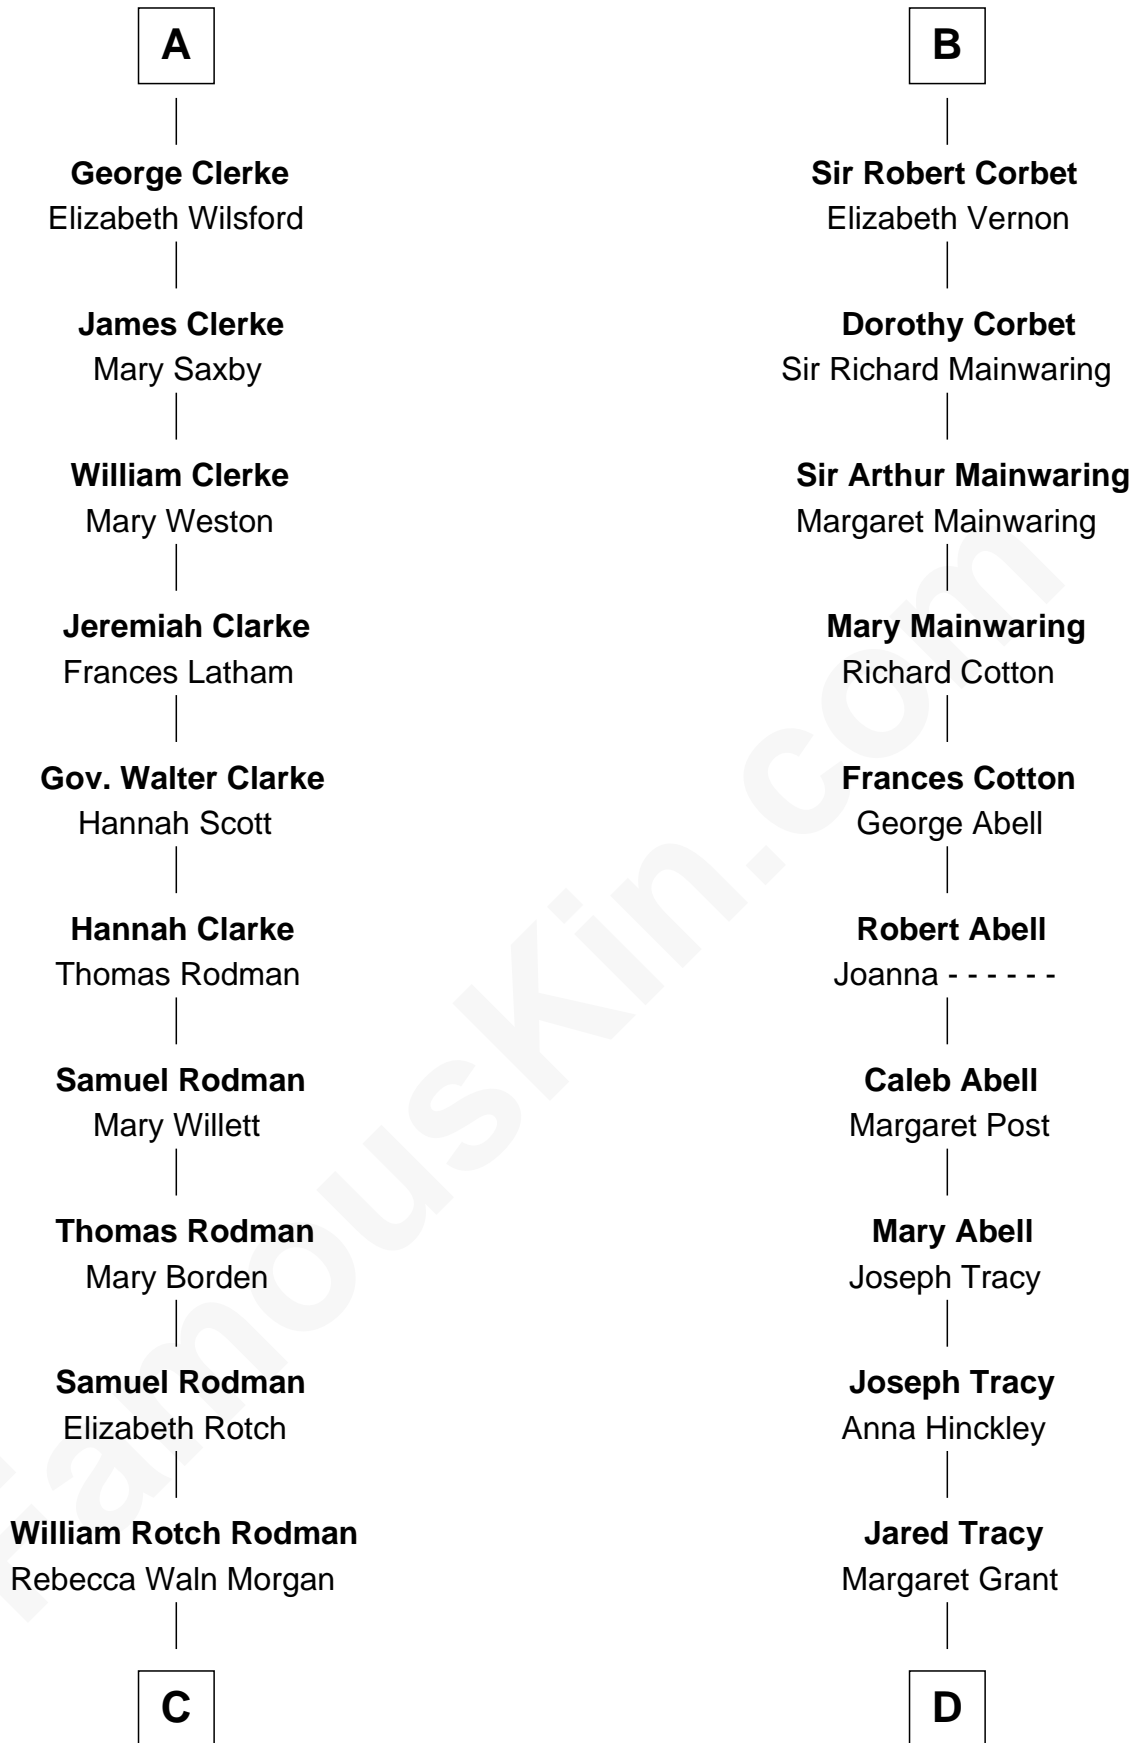

FamousKin.com Relationship Chart of

Tuesday Weld

TV and Movie Actress

20th cousin 1 time removed of

J.P. Morgan, Jr.

American Banker and Philanthropist

Sir Thebaud de Verdun

with wife
Elizabeth de Clare

with wife
Maud Mortimer

C

Alfred Rodman
Anna Lothrop Motley

Eloise Rodman
Stephen Minot Weld

Edward Motley Weld
Sarah Lothrop King

Lothrop Motley Weld
Yosene Balfour Ker

Tuesday Weld
TV and Movie Actress

D