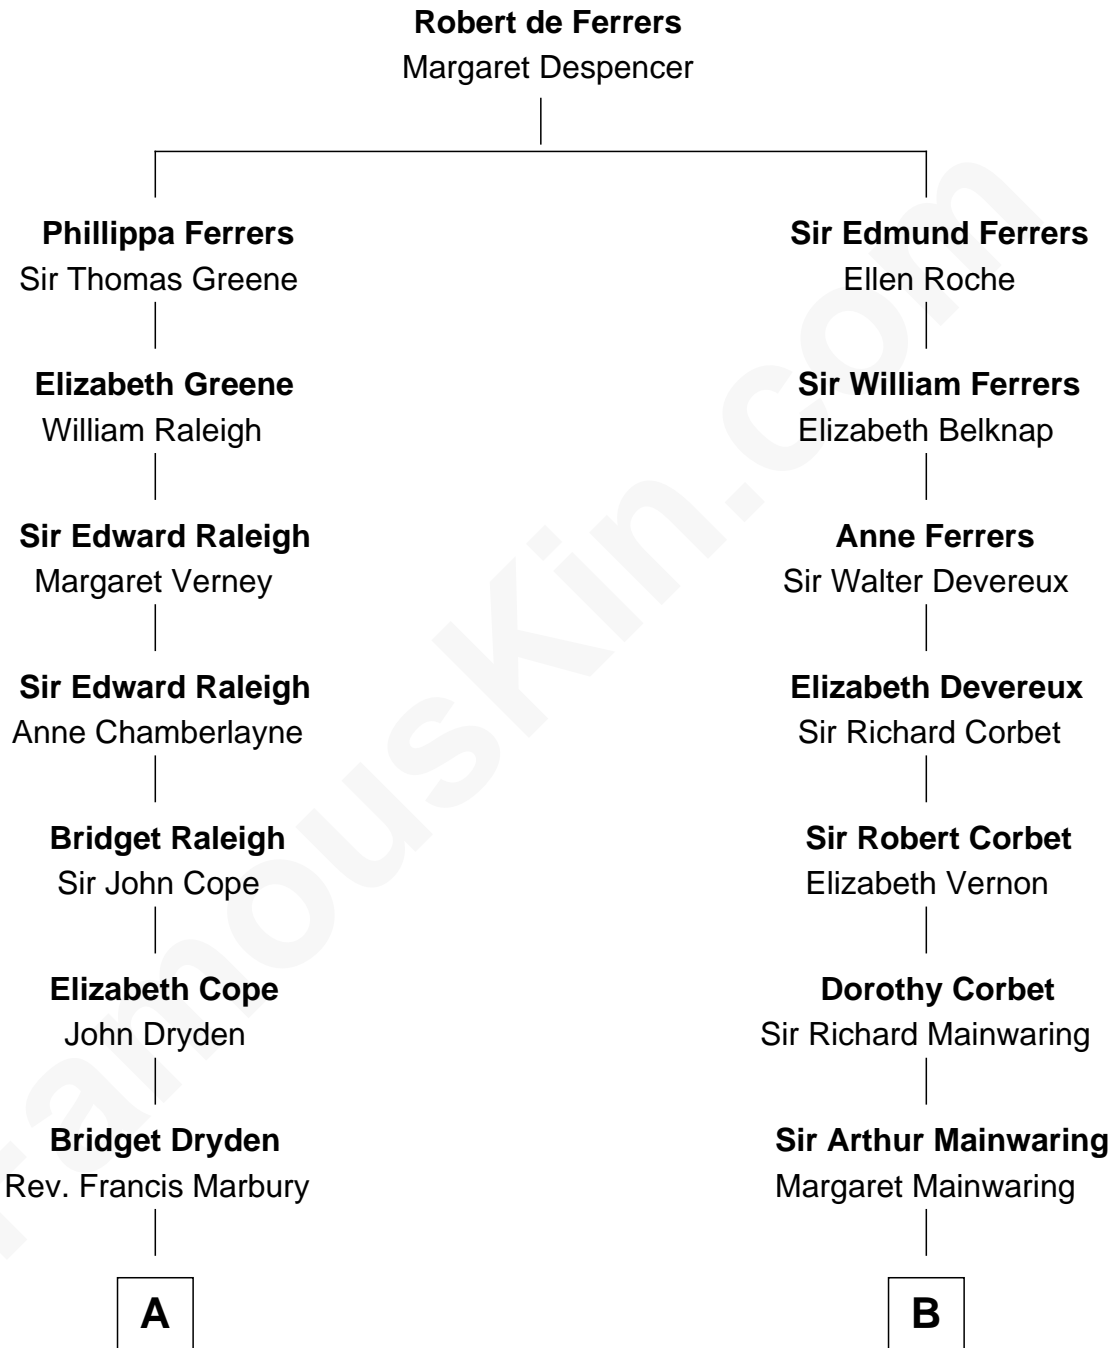

FamousKin.com

Relationship Chart of

Tuesday Weld

TV and Movie Actress

17th cousin 1 time removed of

J.P. Morgan, Jr.

American Banker and Philanthropist

C

—
Lothrop Motley Weld

Yosene Balfour Ker

—
Tuesday Weld

TV and Movie Actress

FamousKin.com