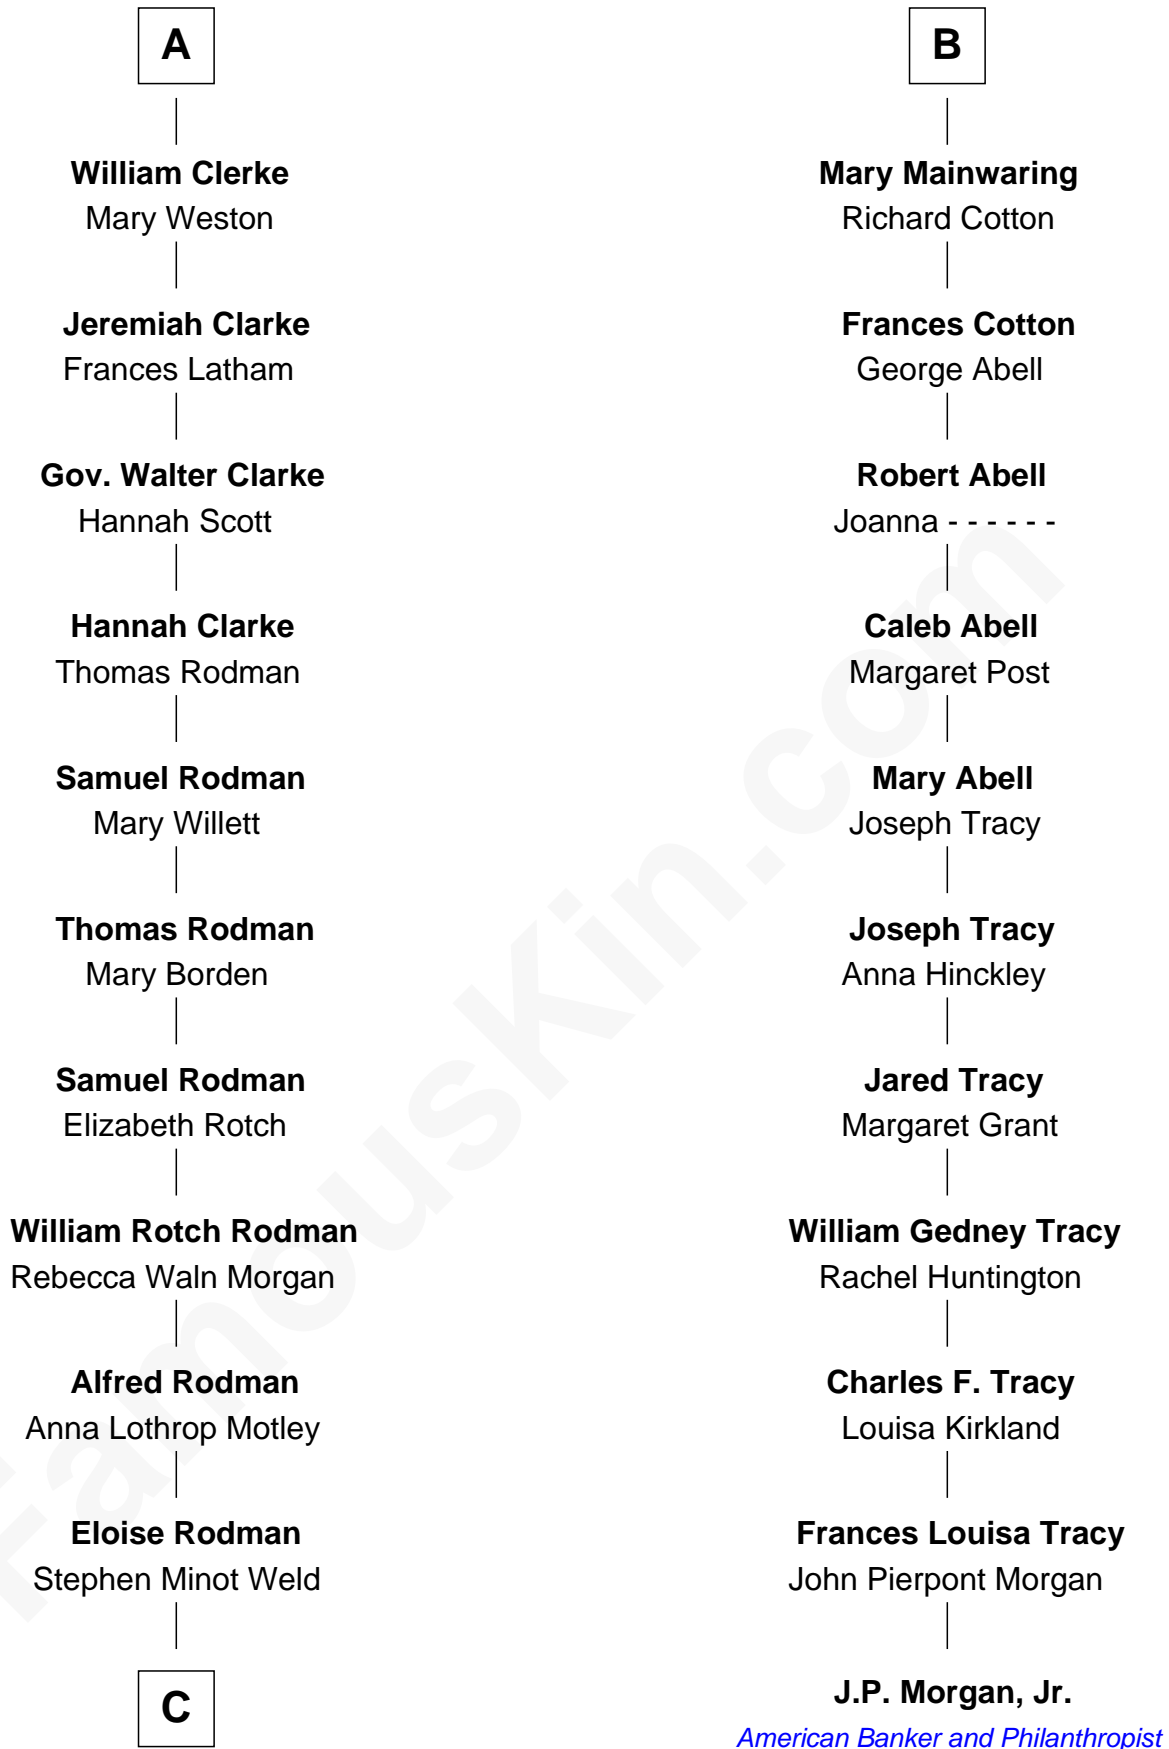

FamousKin.com

Relationship Chart of

Tuesday Weld

TV and Movie Actress

17th cousin 2 times removed of

J.P. Morgan, Jr.

American Banker and Philanthropist

John de Welles

Anne de Welles

James Butler

James Butler

Joan Beauchamp

Elizabeth Butler

John Talbot

Ann Talbot

Sir Henry Vernon

Elizabeth Vernon

Sir Robert Corbet

Dorothy Corbet

Sir Richard Mainwaring

Sir Arthur Mainwaring

Margaret Mainwaring

B

C

Edward Motley Weld

Sarah Lothrop King

Lothrop Motley Weld

Yosene Balfour Ker

Tuesday Weld

TV and Movie Actress

FamousKin.com