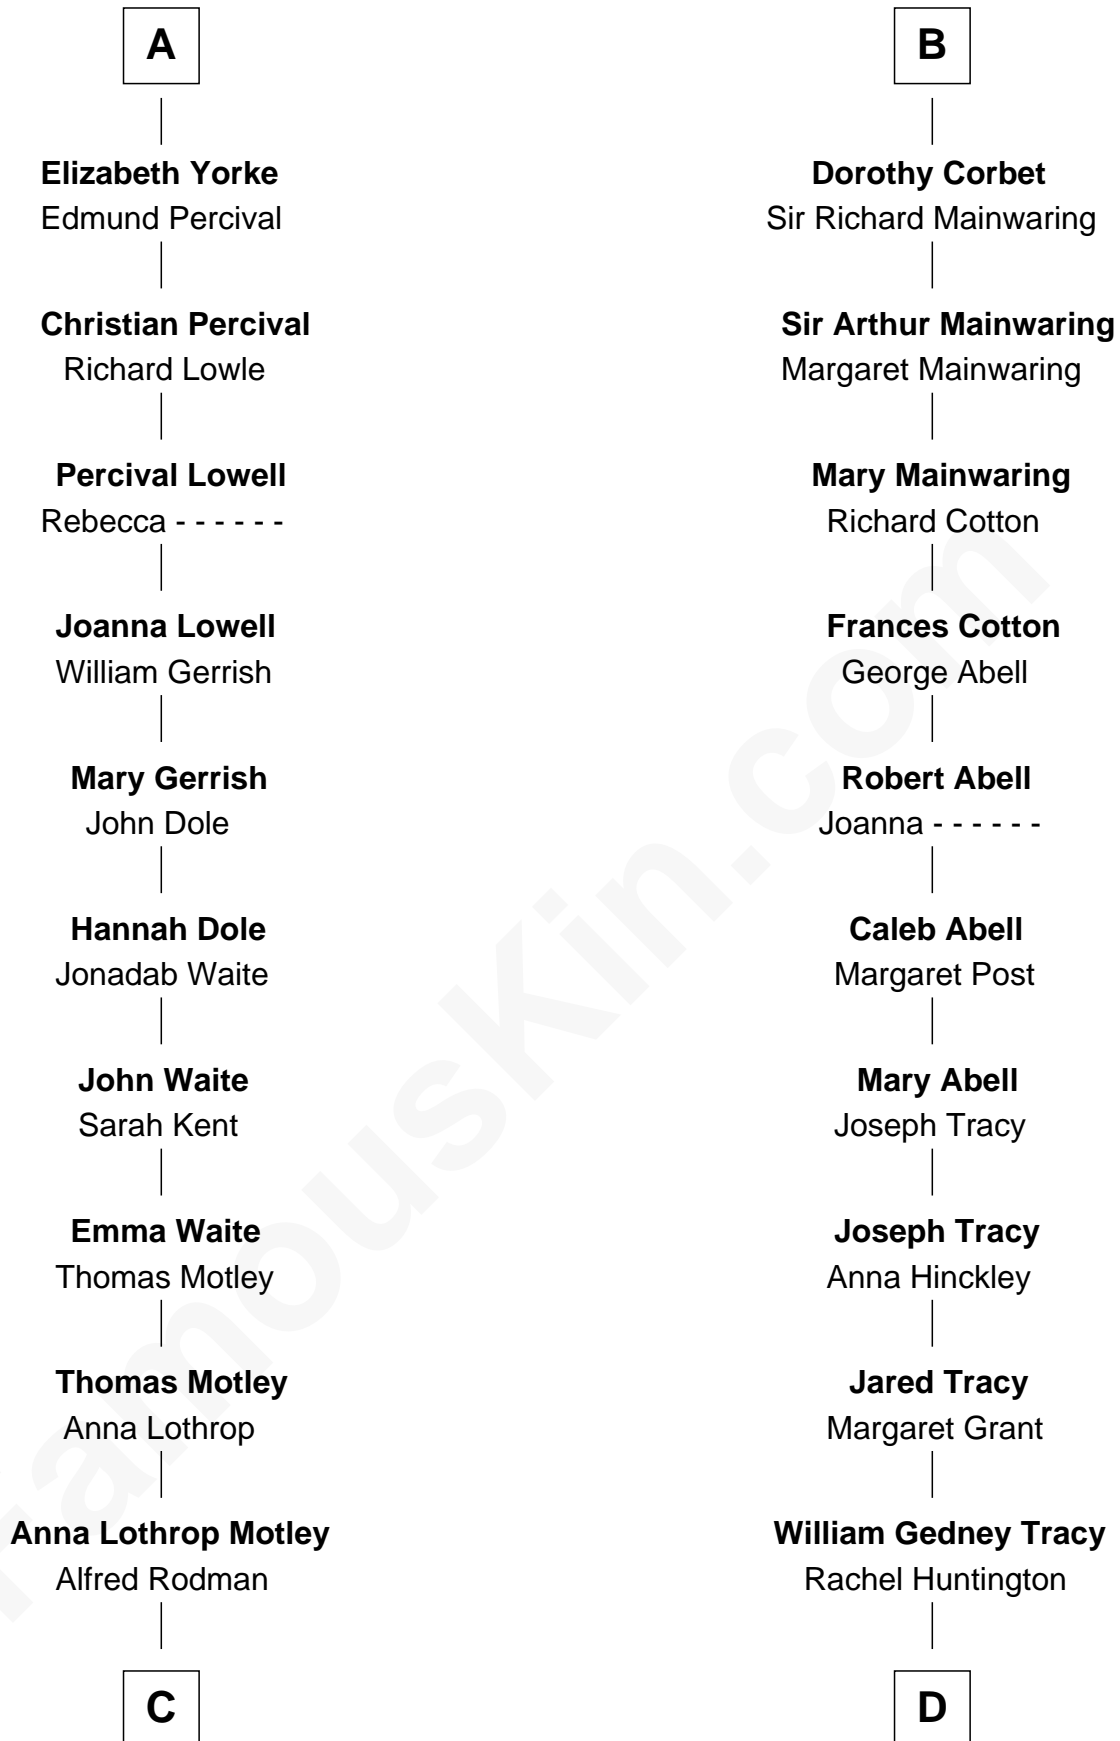

FamousKin.com Relationship Chart of

Tuesday Weld

TV and Movie Actress

19th cousin 1 time removed of

J.P. Morgan, Jr.

American Banker and Philanthropist

Humphrey de Bohun
Elizabeth Plantagenet

C

Eloise Rodman
Stephen Minot Weld

Edward Motley Weld
Sarah Lothrop King

Lothrop Motley Weld
Yosene Balfour Ker

Tuesday Weld
TV and Movie Actress

D

Charles F. Tracy
Louisa Kirkland

Frances Louisa Tracy
John Pierpont Morgan