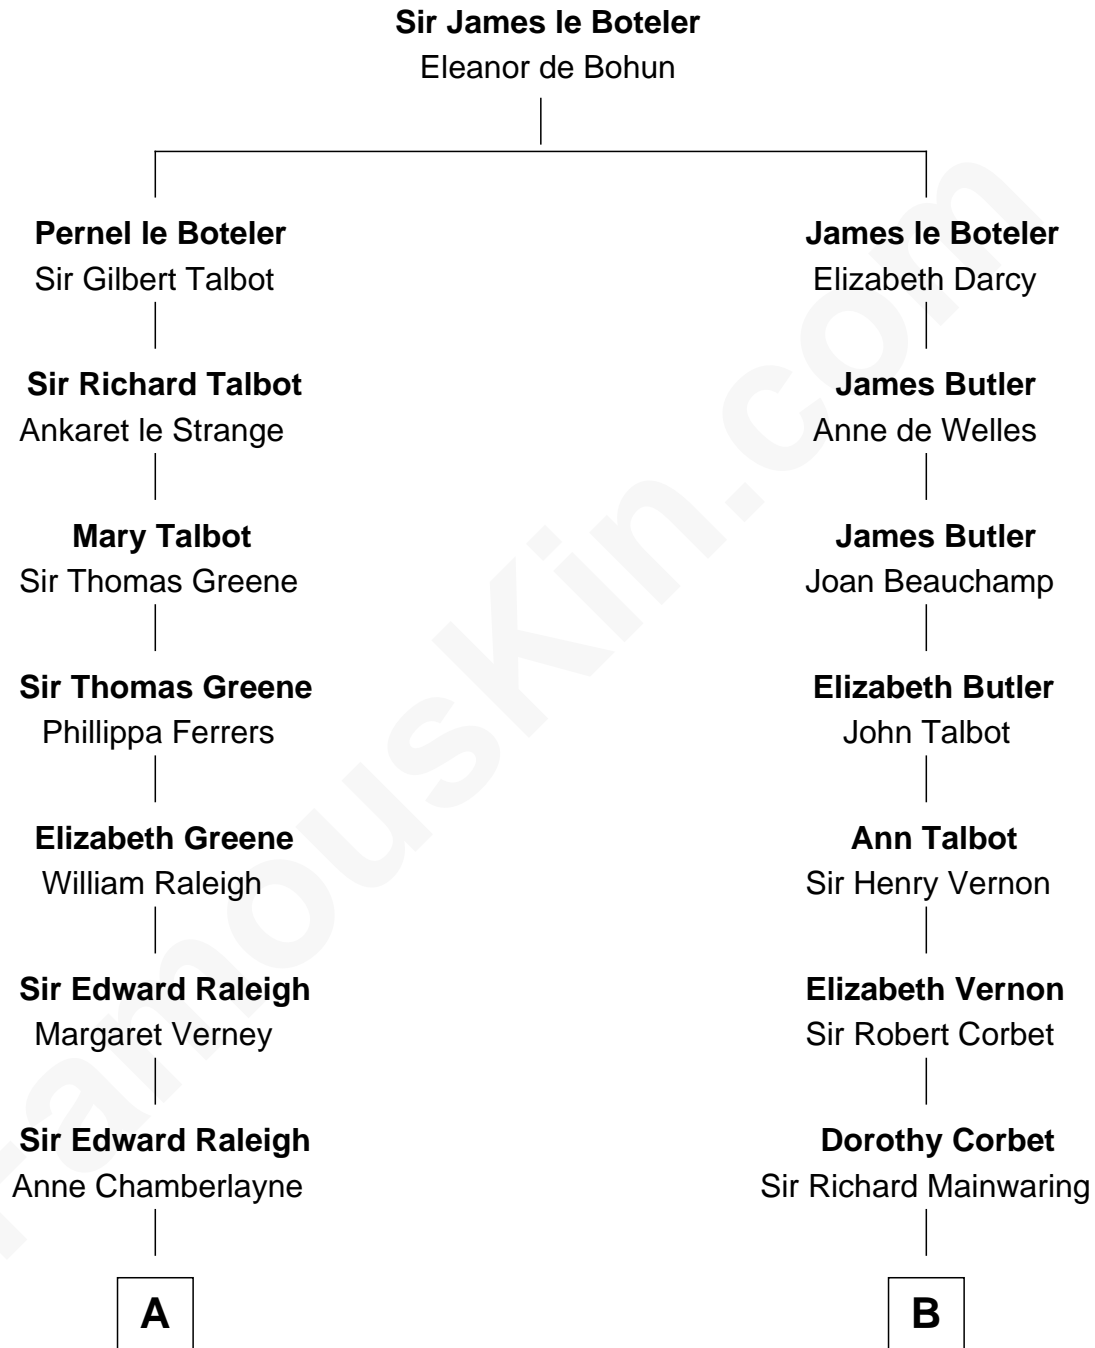

FamousKin.com

Relationship Chart of

Tuesday Weld

TV and Movie Actress

18th cousin 3 times removed of

J.P. Morgan, Jr.

American Banker and Philanthropist

C

Alfred Rodman
Anna Lothrop Motley

Eloise Rodman
Stephen Minot Weld

Edward Motley Weld
Sarah Lothrop King

Lothrop Motley Weld
Yosene Balfour Ker

Tuesday Weld
TV and Movie Actress

D

Frances Louisa Tracy
John Pierpont Morgan