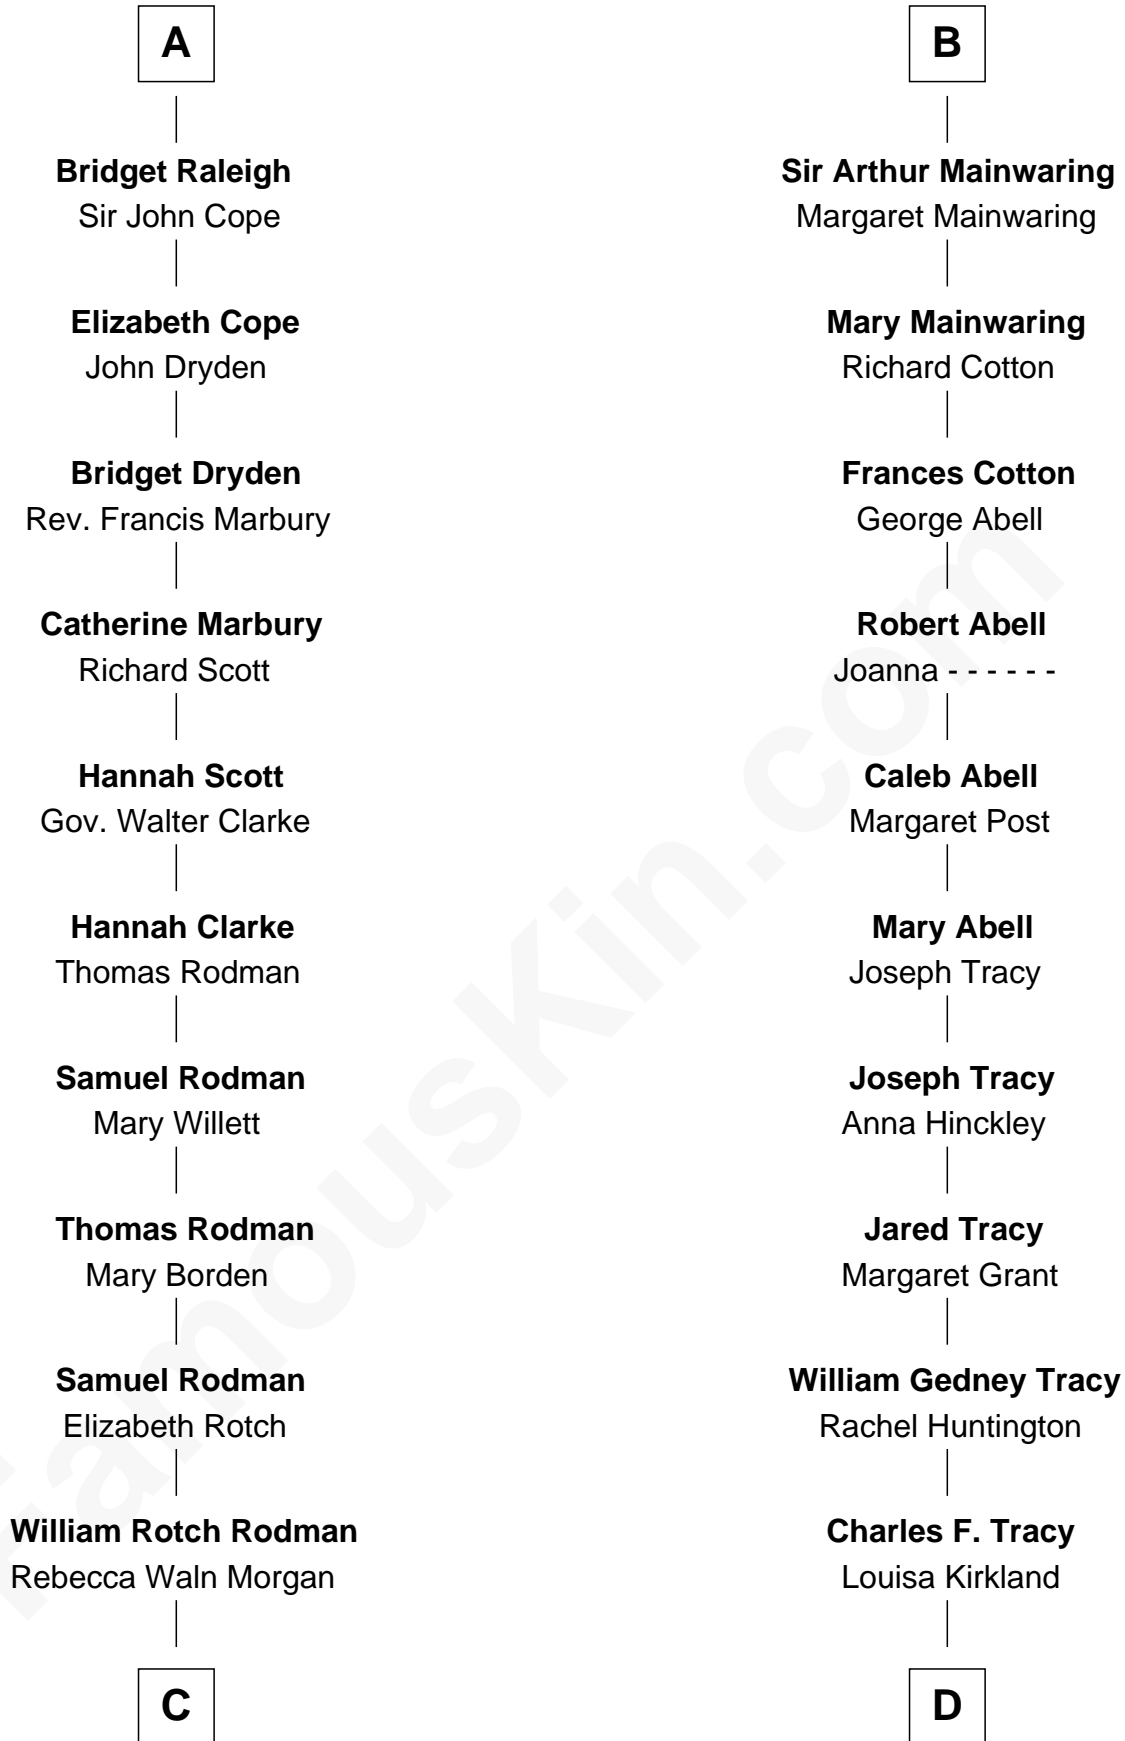

FamousKin.com

Relationship Chart of

Tuesday Weld

TV and Movie Actress

18th cousin 3 times removed of

J.P. Morgan, Jr.

American Banker and Philanthropist

C

Alfred Rodman
Anna Lothrop Motley

Eloise Rodman
Stephen Minot Weld

Edward Motley Weld
Sarah Lothrop King

Lothrop Motley Weld
Yosene Balfour Ker

Tuesday Weld
TV and Movie Actress

D

Frances Louisa Tracy
John Pierpont Morgan