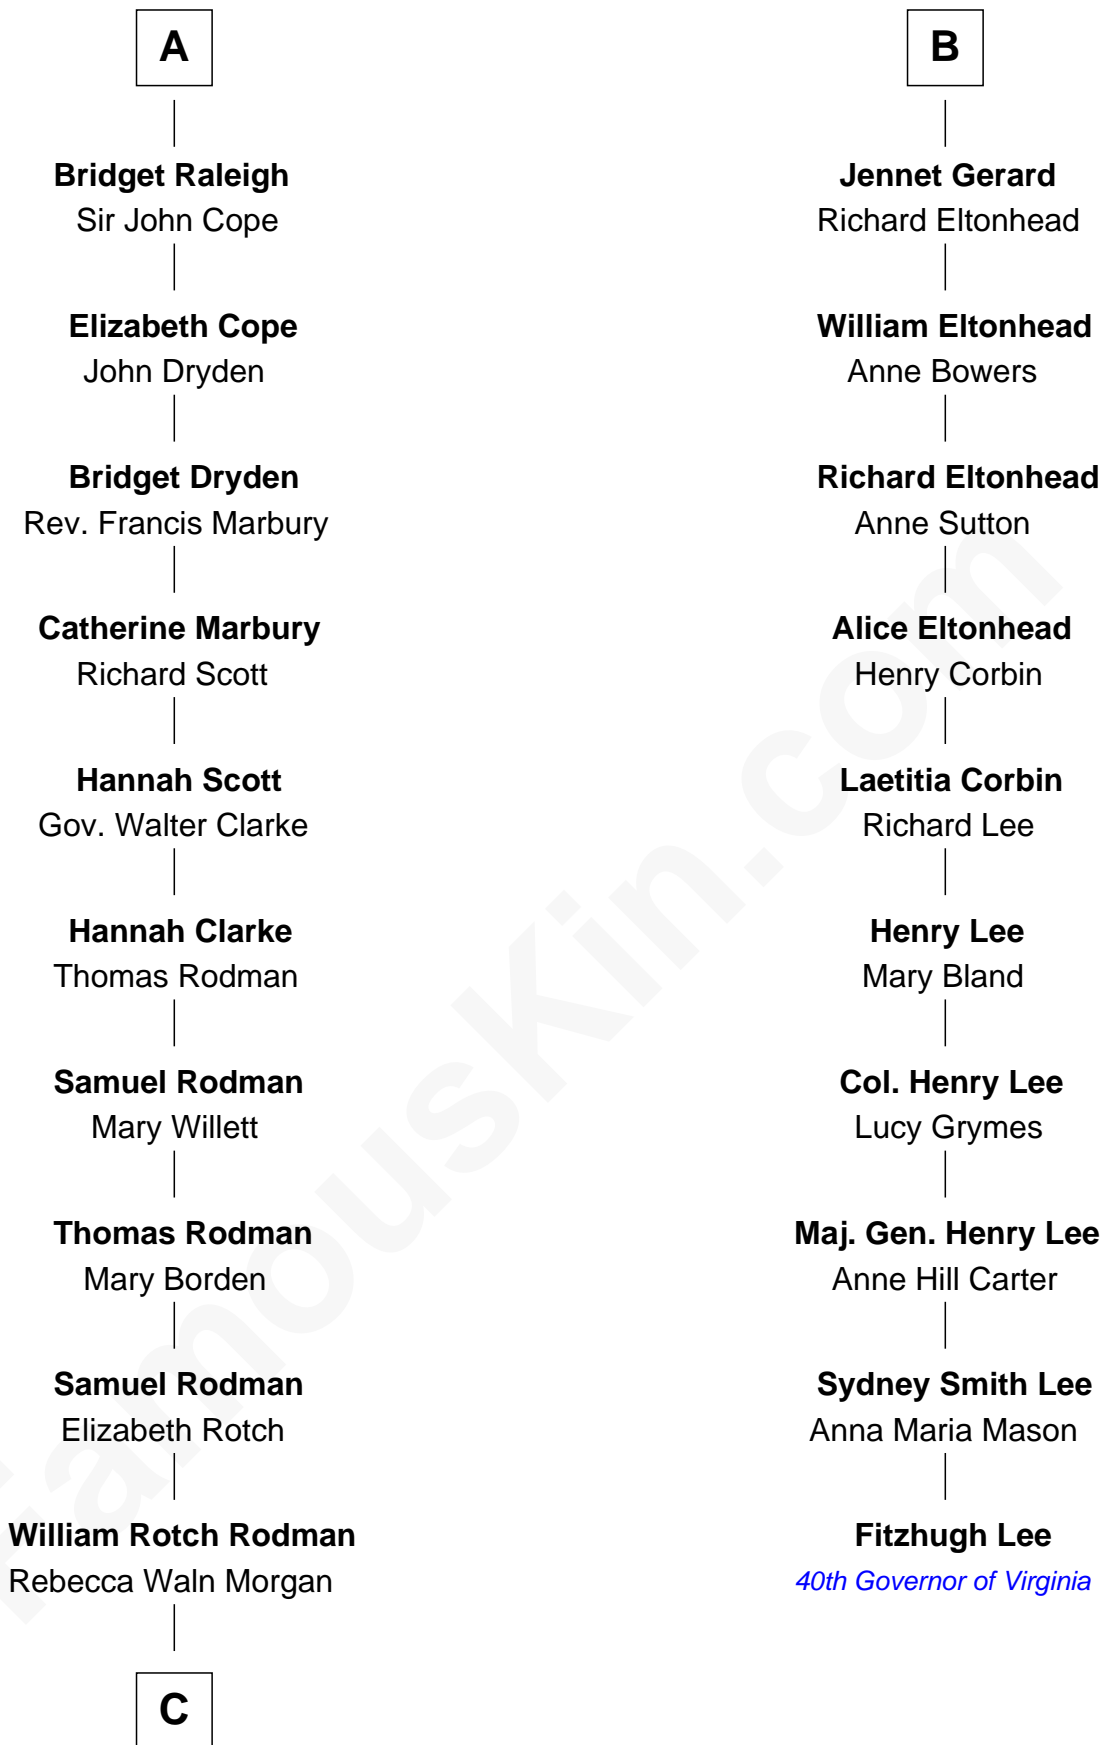

# FamousKin.com Relationship Chart of

**Tuesday Weld**

*TV and Movie Actress*

16th cousin 5 times removed of

**Fitzhugh Lee**

*40th Governor of Virginia*

**Edmund Fitzalan**

Alice de Warenne

**C**

—  
**Alfred Rodman**  
Anna Lothrop Motley

—  
**Eloise Rodman**  
Stephen Minot Weld

—  
**Edward Motley Weld**  
Sarah Lothrop King

—  
**Lothrop Motley Weld**  
Yosene Balfour Ker

—  
**Tuesday Weld**  
*TV and Movie Actress*