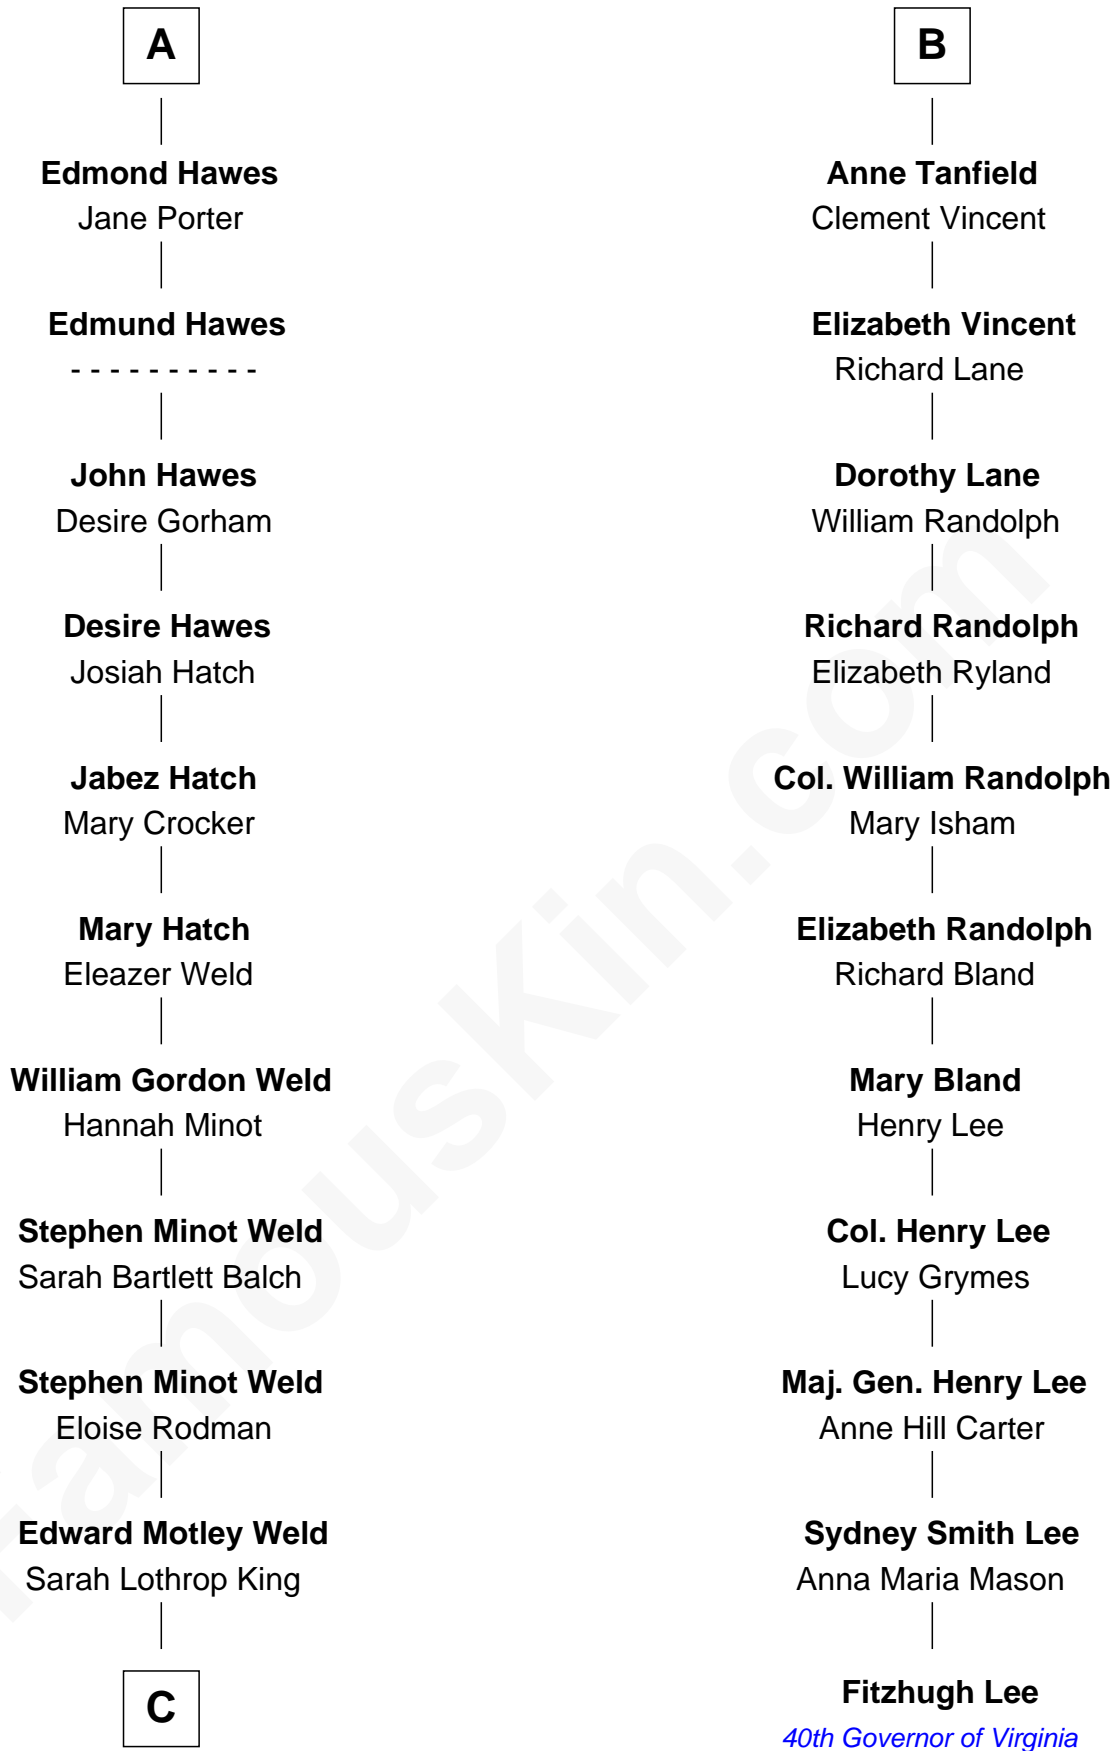

FamousKin.com Relationship Chart of

Tuesday Weld

TV and Movie Actress

17th cousin 1 time removed of

Fitzhugh Lee

40th Governor of Virginia

Sir John Howard

Alice de Bois

A

Sir Robert Howard
Margaret de Scales

Sir John Howard
Alice Tendring

Sir Robert Howard
Margaret Mowbray

Katherine Howard
Sir Edward Neville

Catherine Neville
Robert Tanfield

William Tanfield
Elizabeth Stavelly

Frances Tanfield
Bridget Cave

B

C

Lothrop Motley Weld

Yosene Balfour Ker

Tuesday Weld

TV and Movie Actress

FamousKin.com