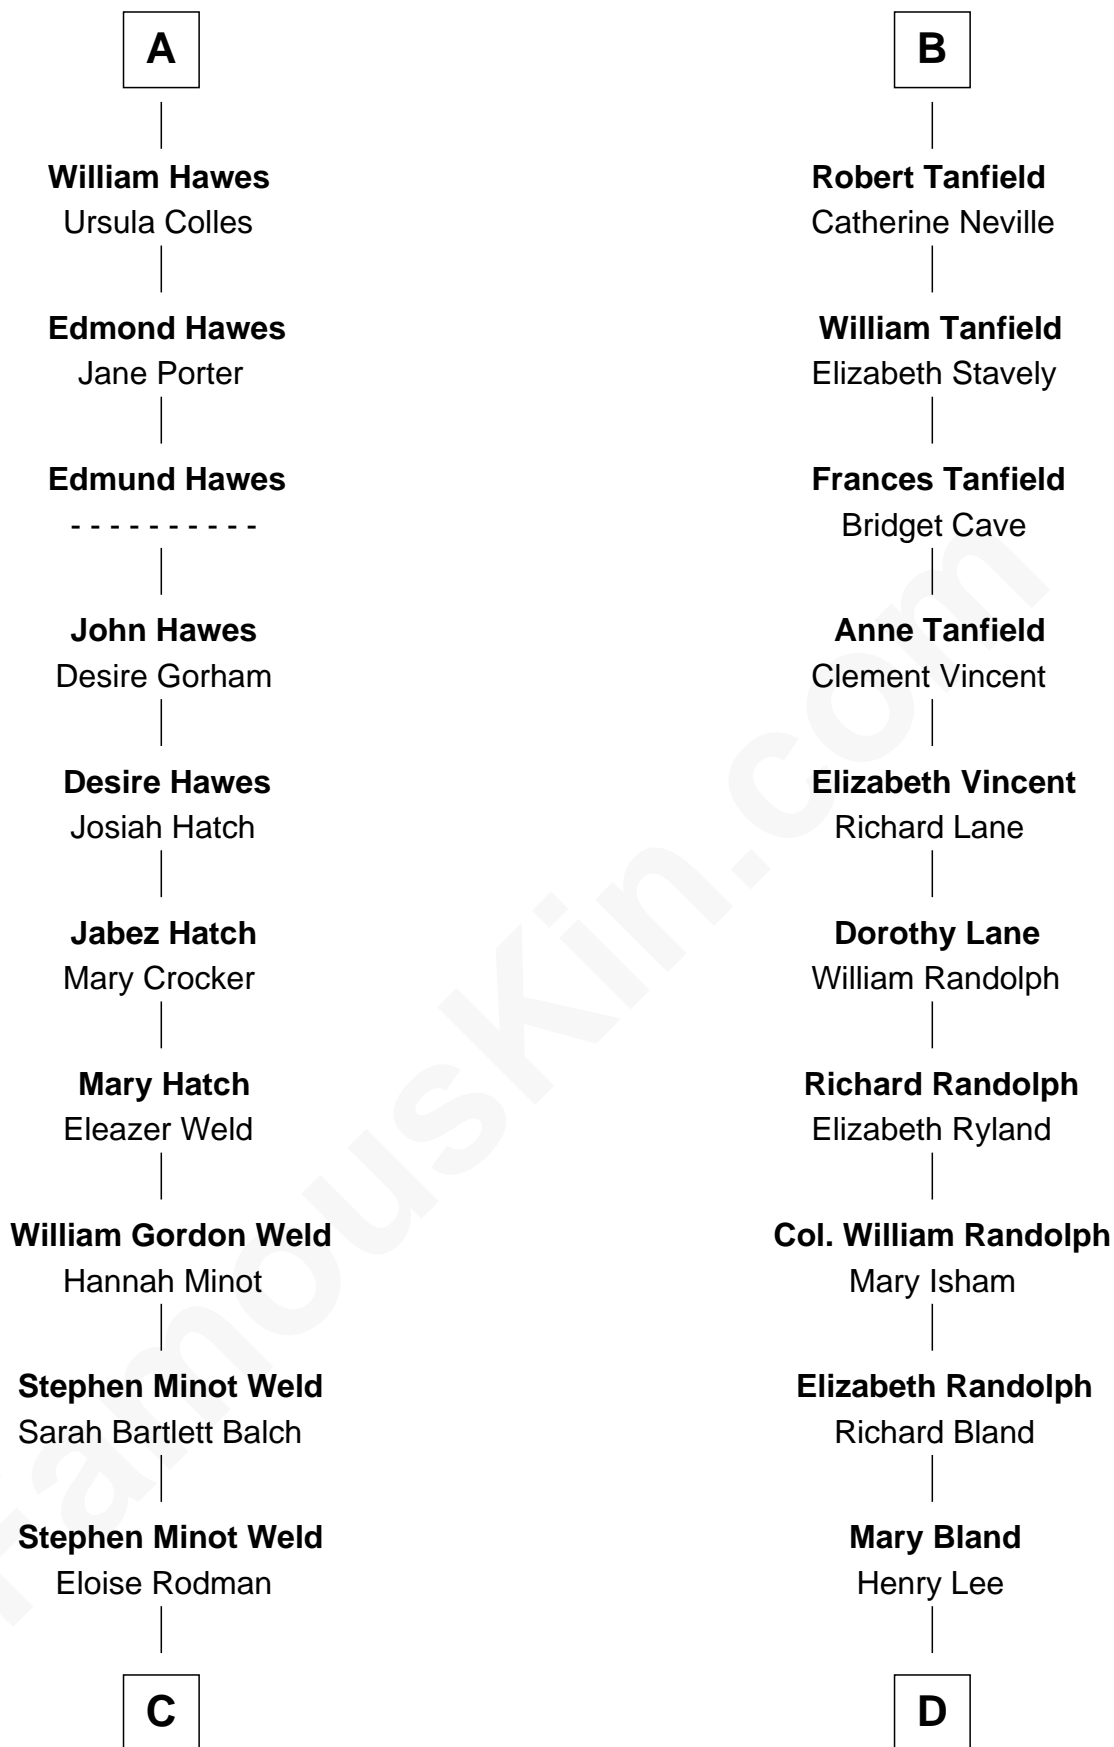

# FamousKin.com Relationship Chart of

**Tuesday Weld**

*TV and Movie Actress*

19th cousin 1 time removed of

**Fitzhugh Lee**

*40th Governor of Virginia*

**Sir Nicholas Audley**

Joan Martin

**C**

**Edward Motley Weld**

Sarah Lothrop King

**Lothrop Motley Weld**

Yosene Balfour Ker

**Tuesday Weld**

*TV and Movie Actress*

**D**