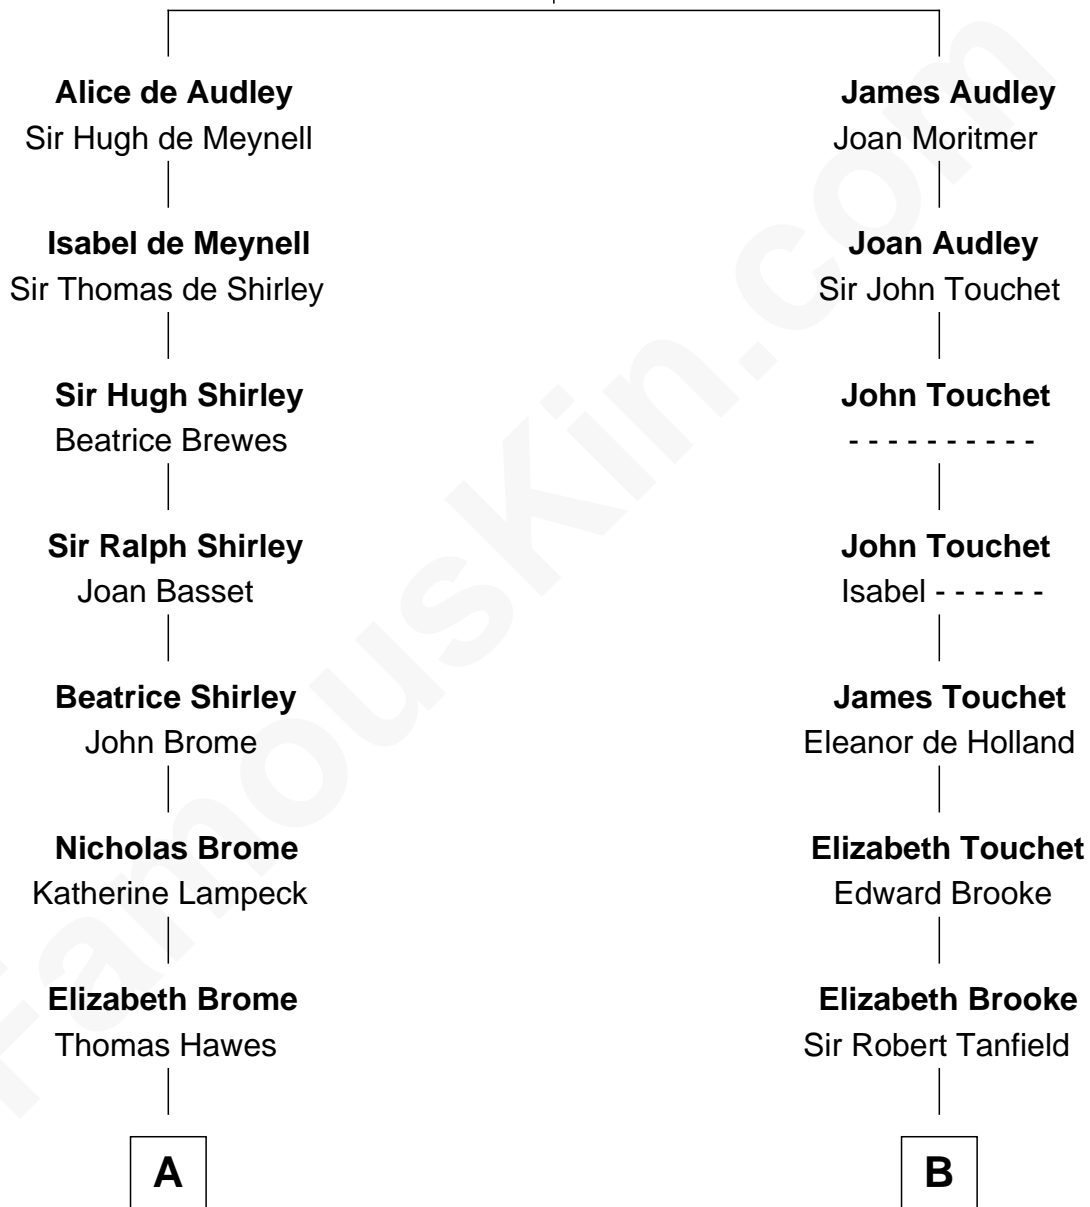

# FamousKin.com Relationship Chart of

**Tuesday Weld**

*TV and Movie Actress*

19th cousin 1 time removed of

**Fitzhugh Lee**

*40th Governor of Virginia*

**Sir Nicholas Audley**

Joan Martin

**C**

**Edward Motley Weld**

Sarah Lothrop King

**Lothrop Motley Weld**

Yosene Balfour Ker

**Tuesday Weld**

*TV and Movie Actress*

**D**

**Col. Henry Lee**

Lucy Grymes

**Maj. Gen. Henry Lee**

Anne Hill Carter

**Sydney Smith Lee**

Anna Maria Mason

**Fitzhugh Lee**

*40th Governor of Virginia*