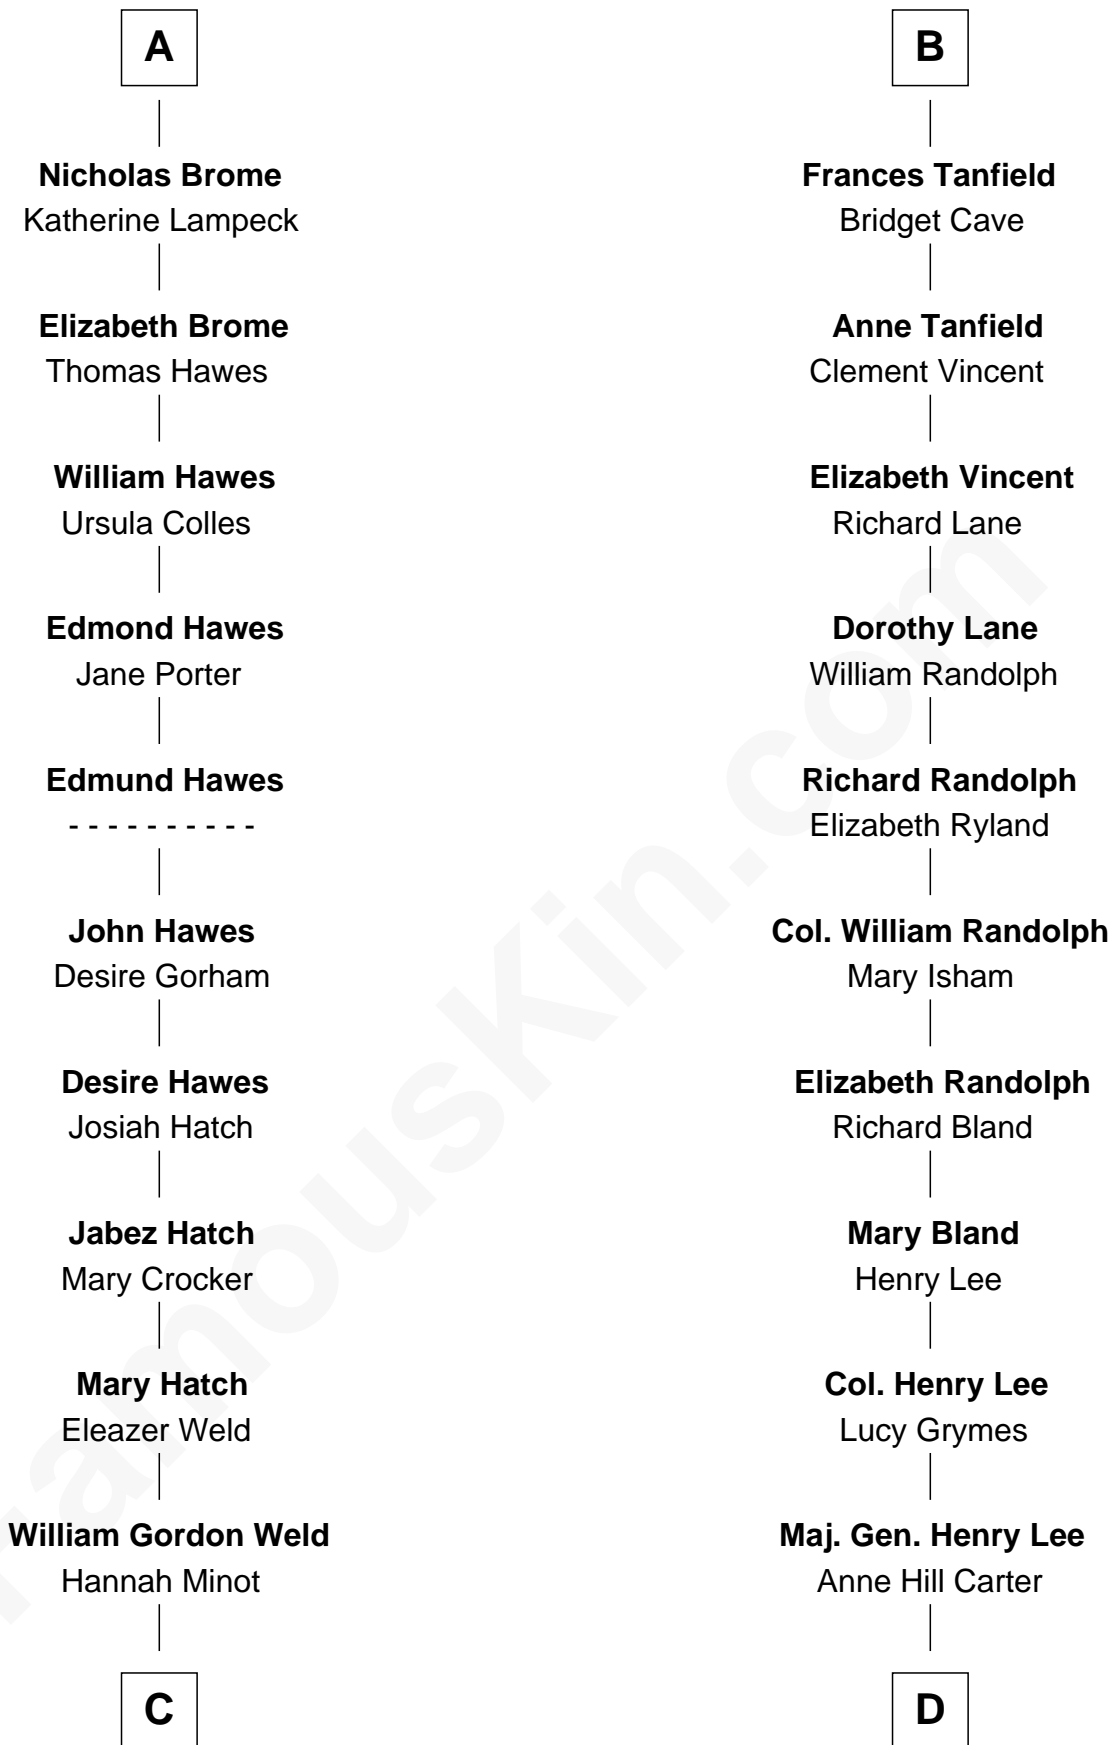

FamousKin.com Relationship Chart of

Tuesday Weld

TV and Movie Actress

18th cousin 3 times removed of

Fitzhugh Lee

40th Governor of Virginia

Sir James de Audley

Ela Longespee

Katherine Howard

Catherine Neville

Robert Tanfield

William Tanfield

Elizabeth Stavelly

B

C

Stephen Minot Weld
Sarah Bartlett Balch