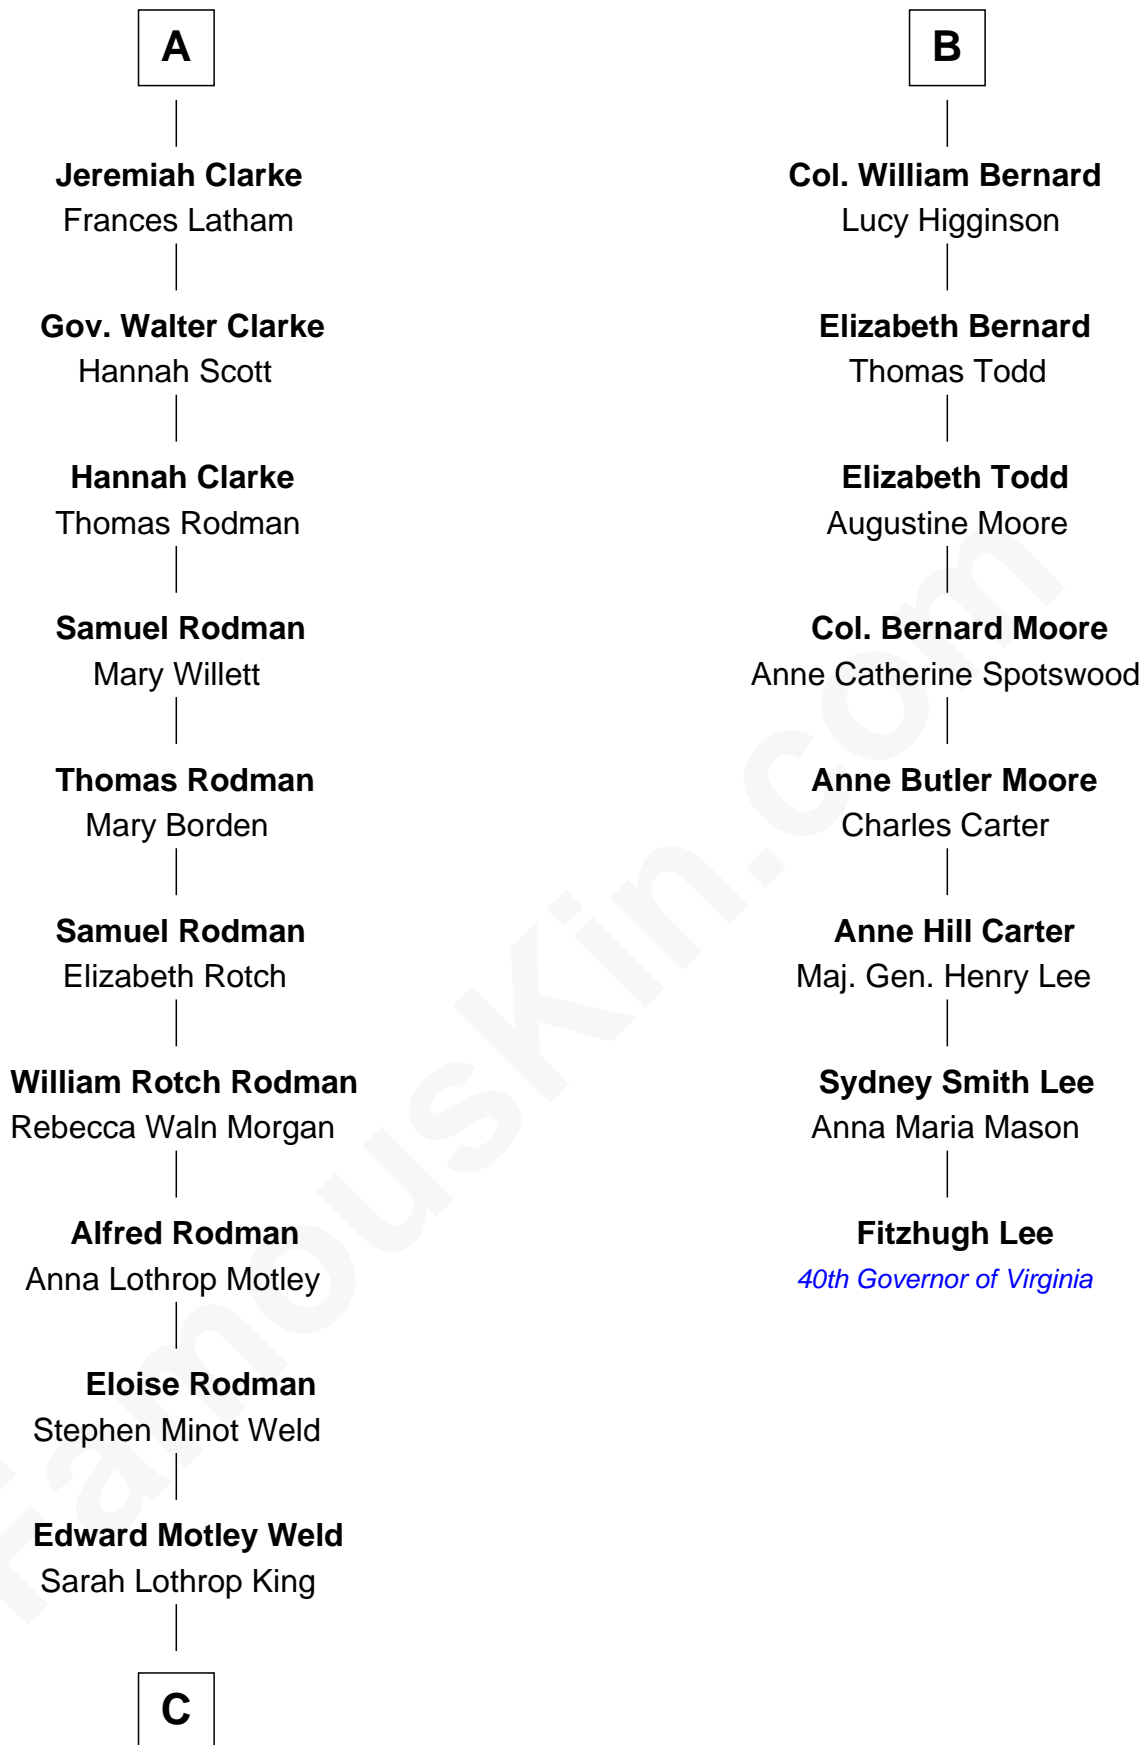

# FamousKin.com Relationship Chart of

**Tuesday Weld**

*TV and Movie Actress*

14th cousin 4 times removed of

**Fitzhugh Lee**

*40th Governor of Virginia*

**Stephen le Scrope**

Margery de Welles

**George Clerke**

Elizabeth Wilsford

**James Clerke**

Mary Saxby

**William Clerke**

Mary Weston

**A**

**John le Scrope**

Elizabeth Chaworth

**Elizabeth le Scrope**

Sir Henry le Scrope

**Margaret Scrope**

John Bernard

**John Bernard**

Margaret Daundelyn

**John Bernard**

Cecily Muscote

**Francis Bernard**

Alice Hazlewood

**Sir Francis Bernard**

Mary Woolhouse

**B**

C

Lothrop Motley Weld