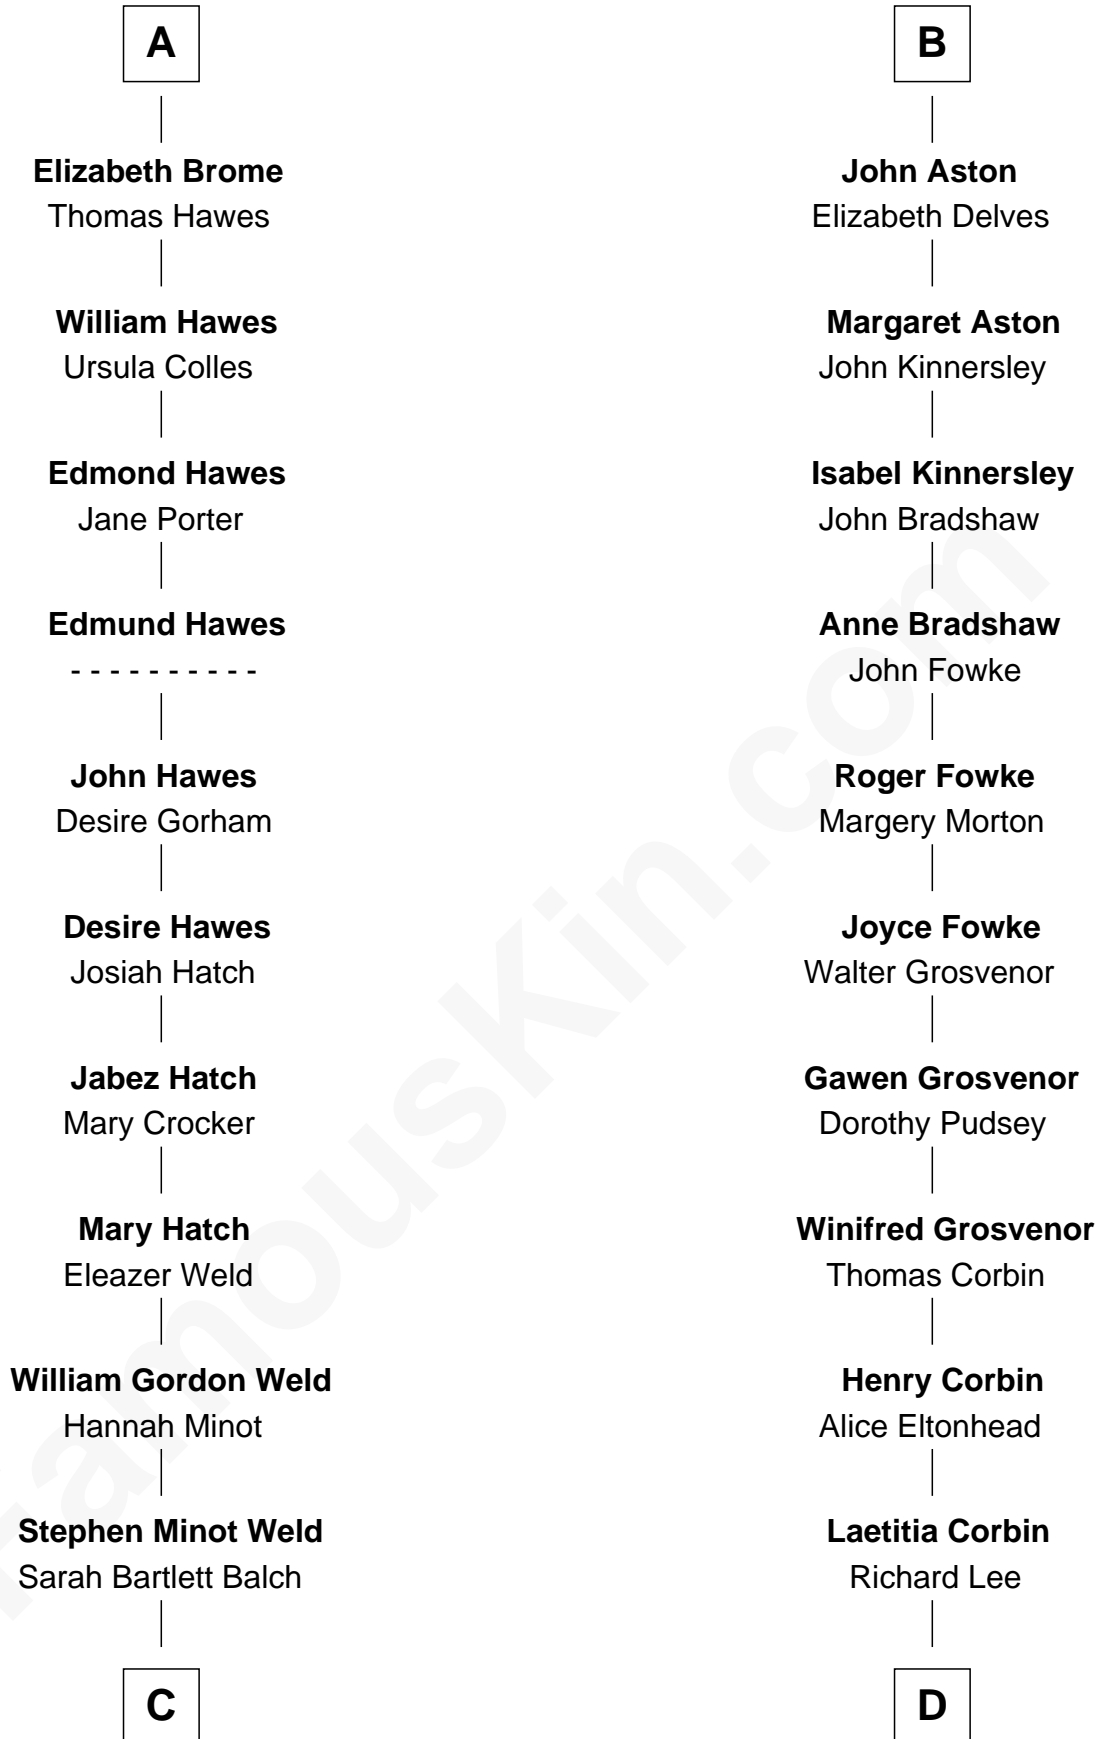

FamousKin.com Relationship Chart of

Tuesday Weld

TV and Movie Actress

19th cousin 1 time removed of

Thomas Sim Lee

2nd and 7th Governor of Maryland

Sir Robert de Ros

Isabel de Aubeney

C

Stephen Minot Weld

Eloise Rodman

Edward Motley Weld

Sarah Lothrop King

Lothrop Motley Weld

Yosene Balfour Ker

Tuesday Weld