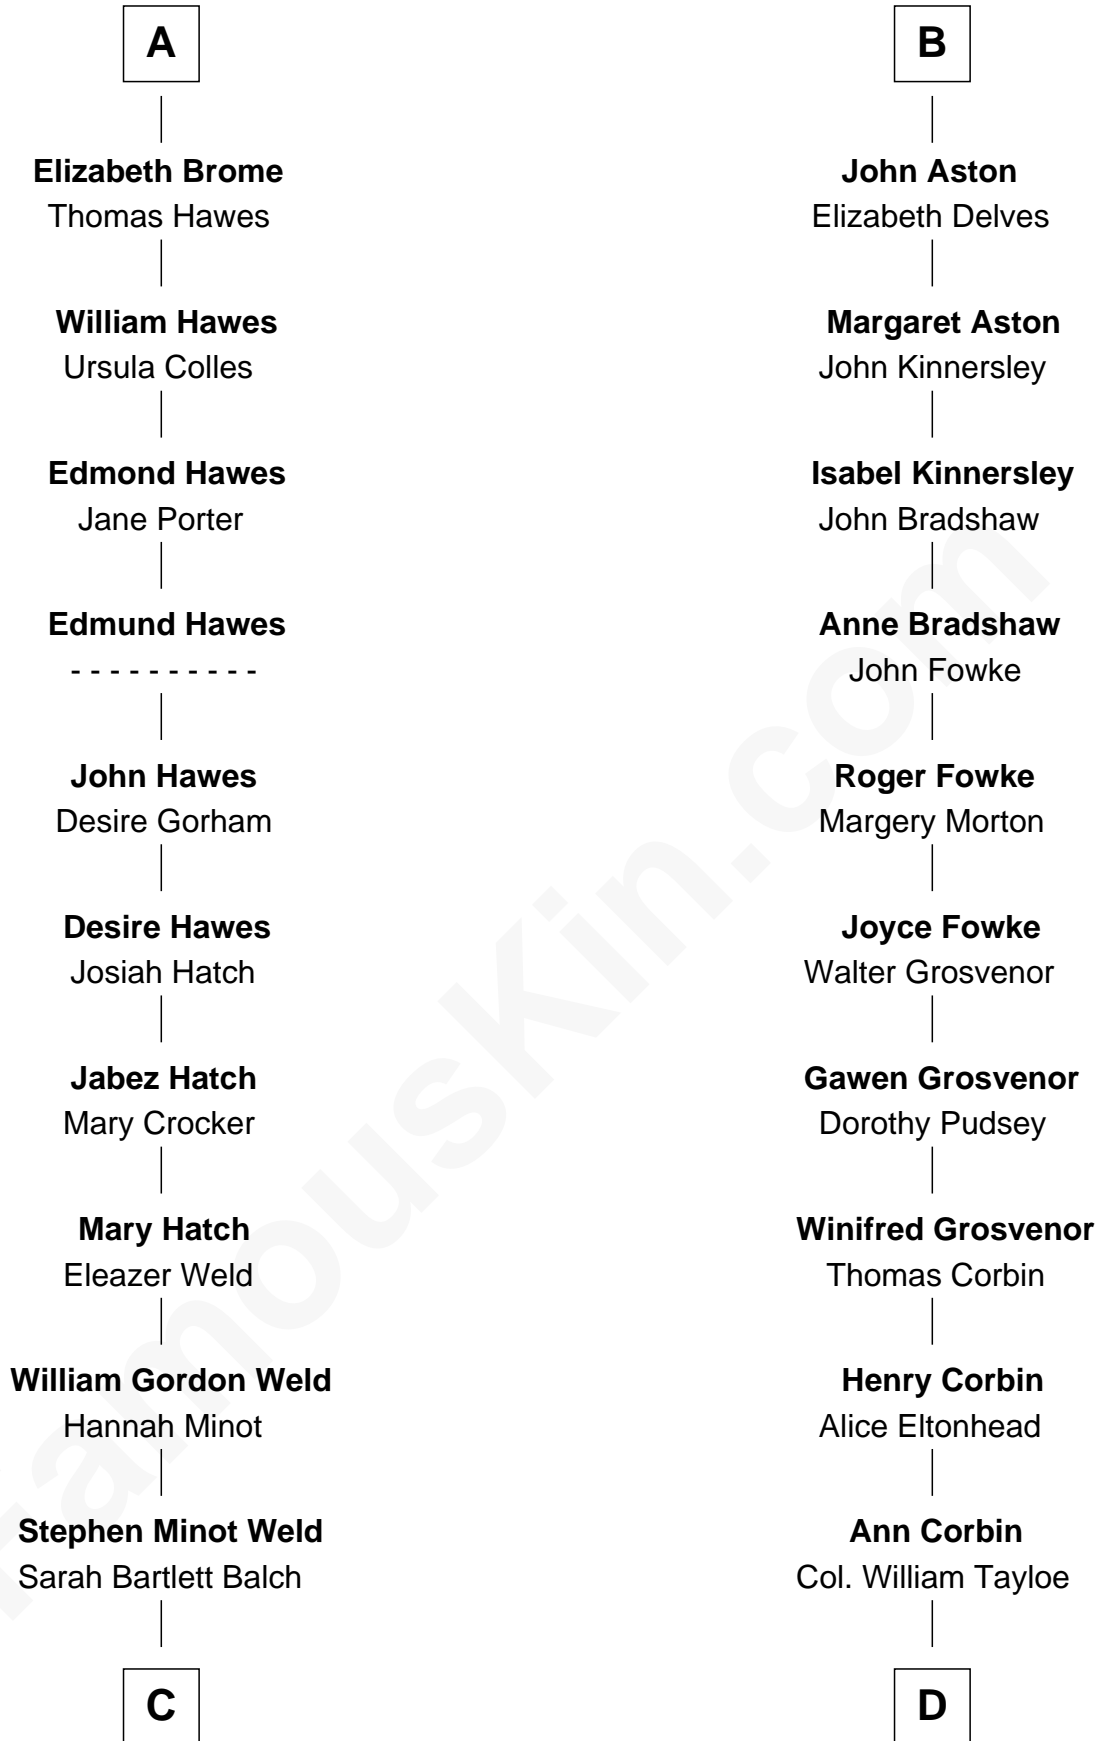

FamousKin.com Relationship Chart of

Tuesday Weld

TV and Movie Actress

20th cousin of

Edward Lloyd V

13th Governor of Maryland

Sir Robert de Ros

Isabel de Aubeney

C

Stephen Minot Weld

Eloise Rodman

Edward Motley Weld

Sarah Lothrop King

Lothrop Motley Weld

Yosene Balfour Ker

Tuesday Weld