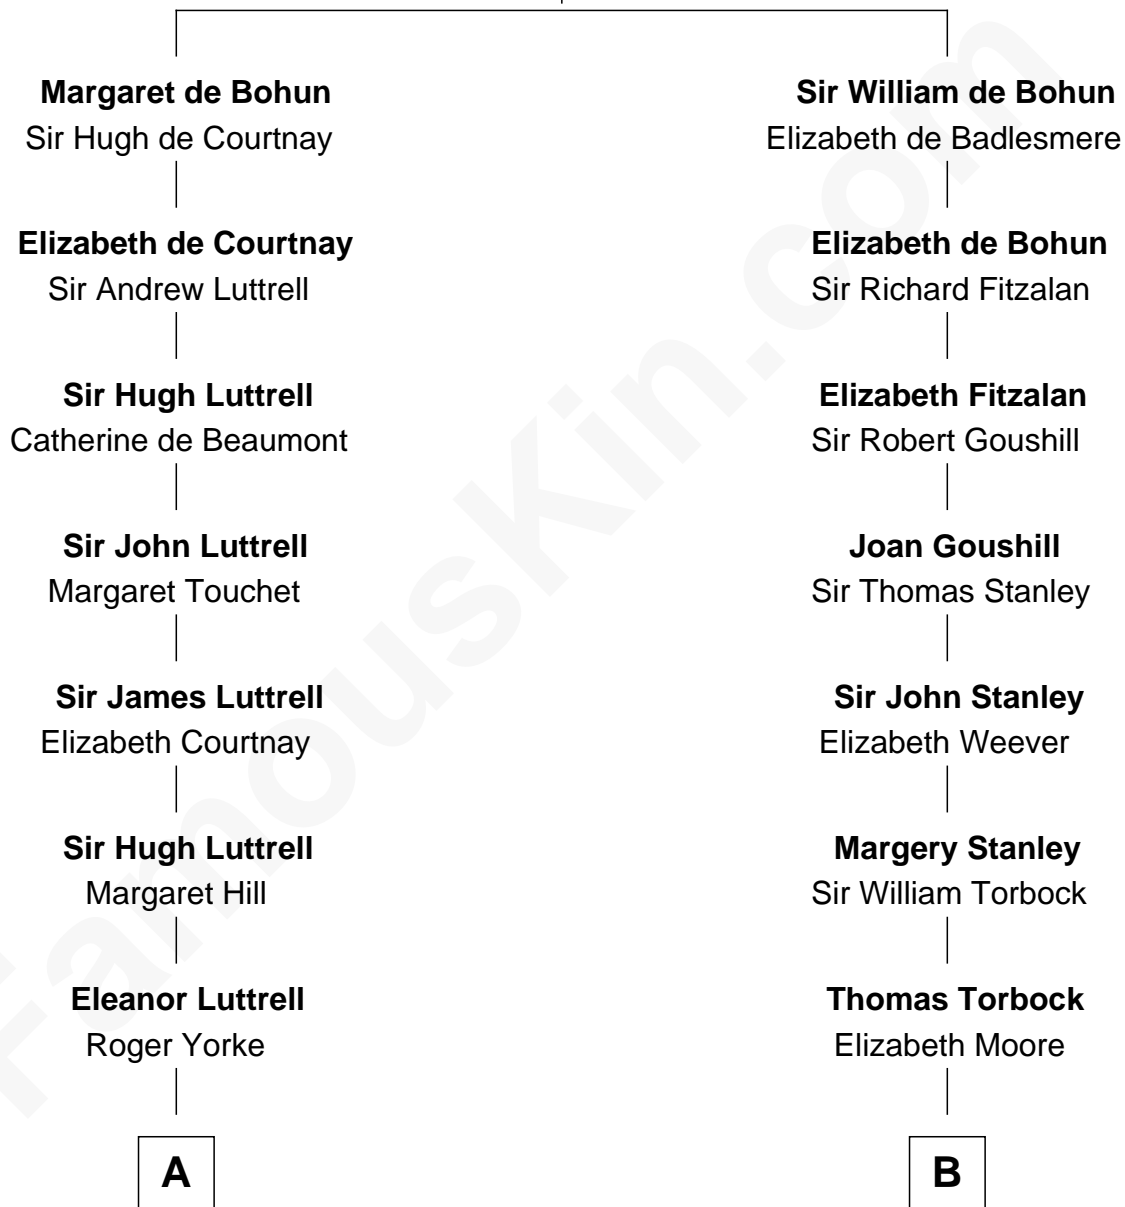

# FamousKin.com Relationship Chart of

**Tuesday Weld**

*TV and Movie Actress*

15th cousin 5 times removed of

**Edward Lloyd V**

*13th Governor of Maryland*

**Humphrey de Bohun**  
Elizabeth Plantagenet

**C**

—  
**Eloise Rodman**  
Stephen Minot Weld

—  
**Edward Motley Weld**  
Sarah Lothrop King

—  
**Lothrop Motley Weld**  
Yosene Balfour Ker

—  
**Tuesday Weld**  
*TV and Movie Actress*

FamousKin.com