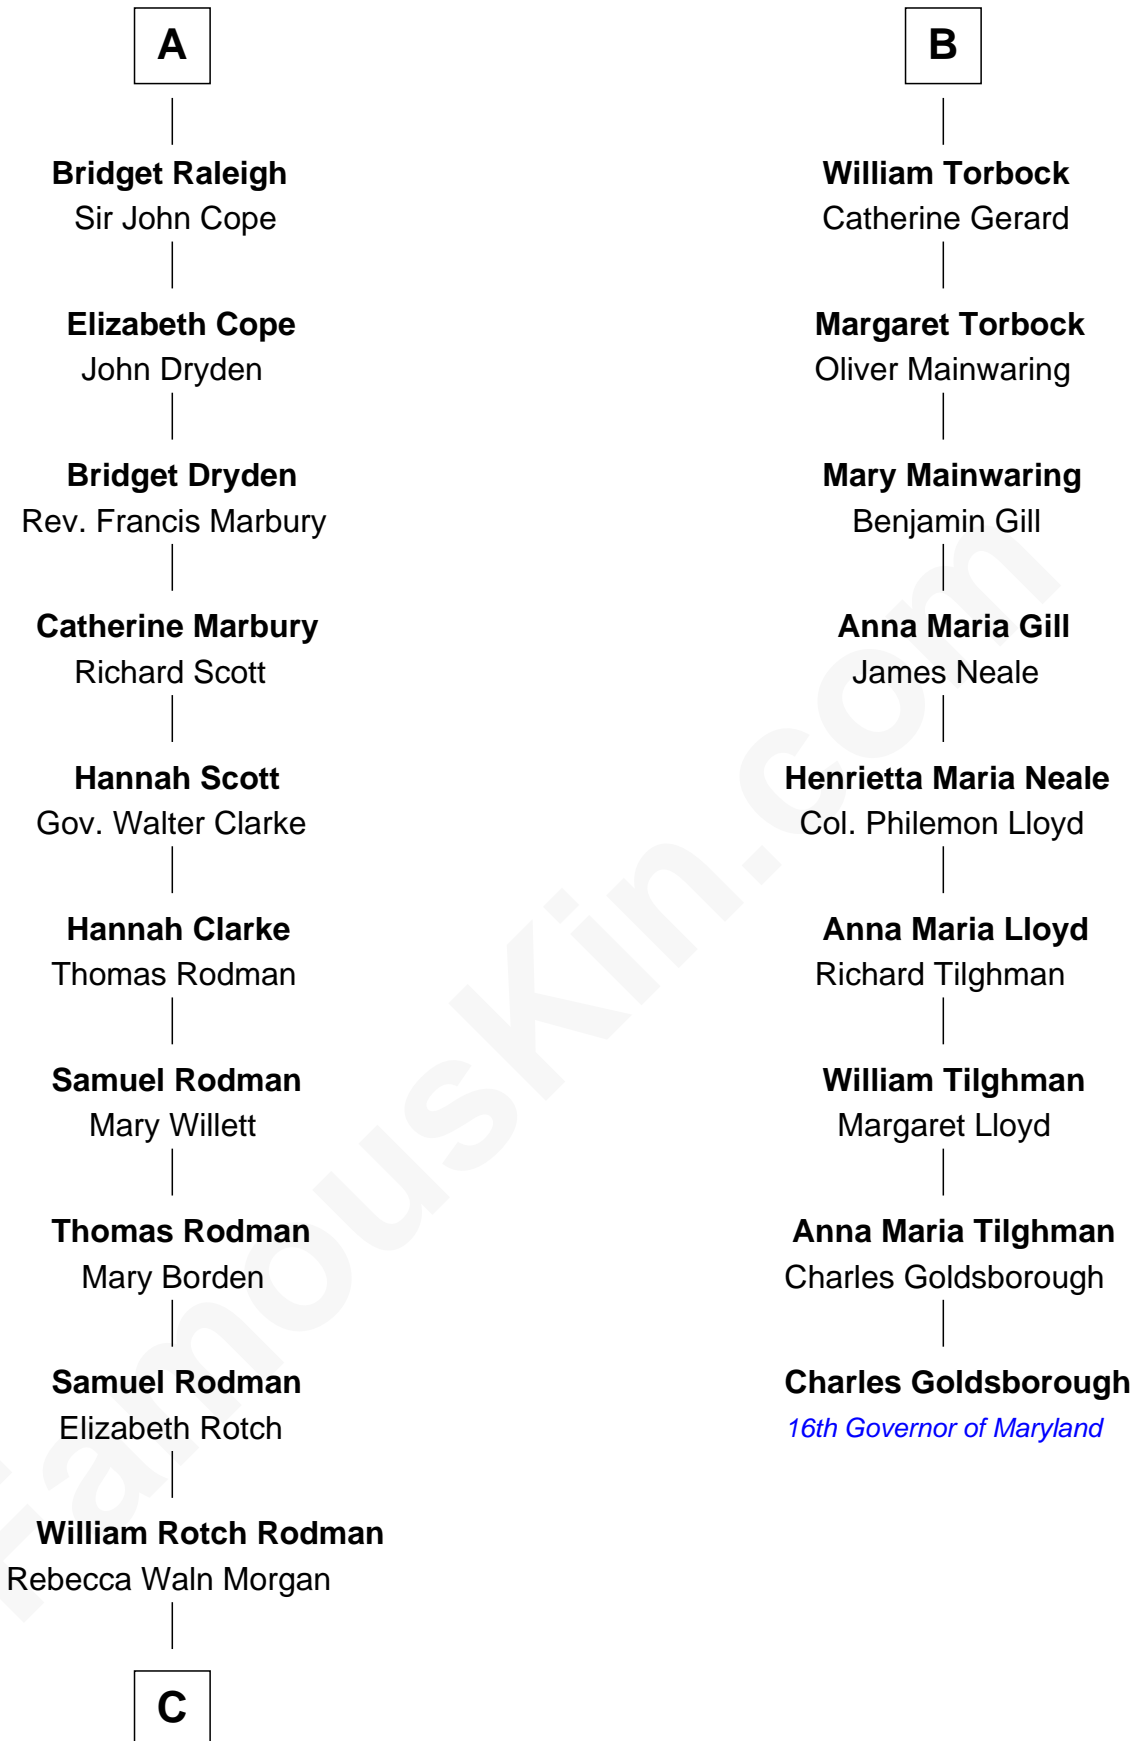

FamousKin.com Relationship Chart of

Tuesday Weld

TV and Movie Actress

15th cousin 6 times removed of

Charles Goldsborough

16th Governor of Maryland

Edmund Fitzalan

Alice de Warenne

C

—
Alfred Rodman
Anna Lothrop Motley

—
Eloise Rodman
Stephen Minot Weld

—
Edward Motley Weld
Sarah Lothrop King

—
Lothrop Motley Weld
Yosene Balfour Ker

—
Tuesday Weld
TV and Movie Actress

FamousKin.com