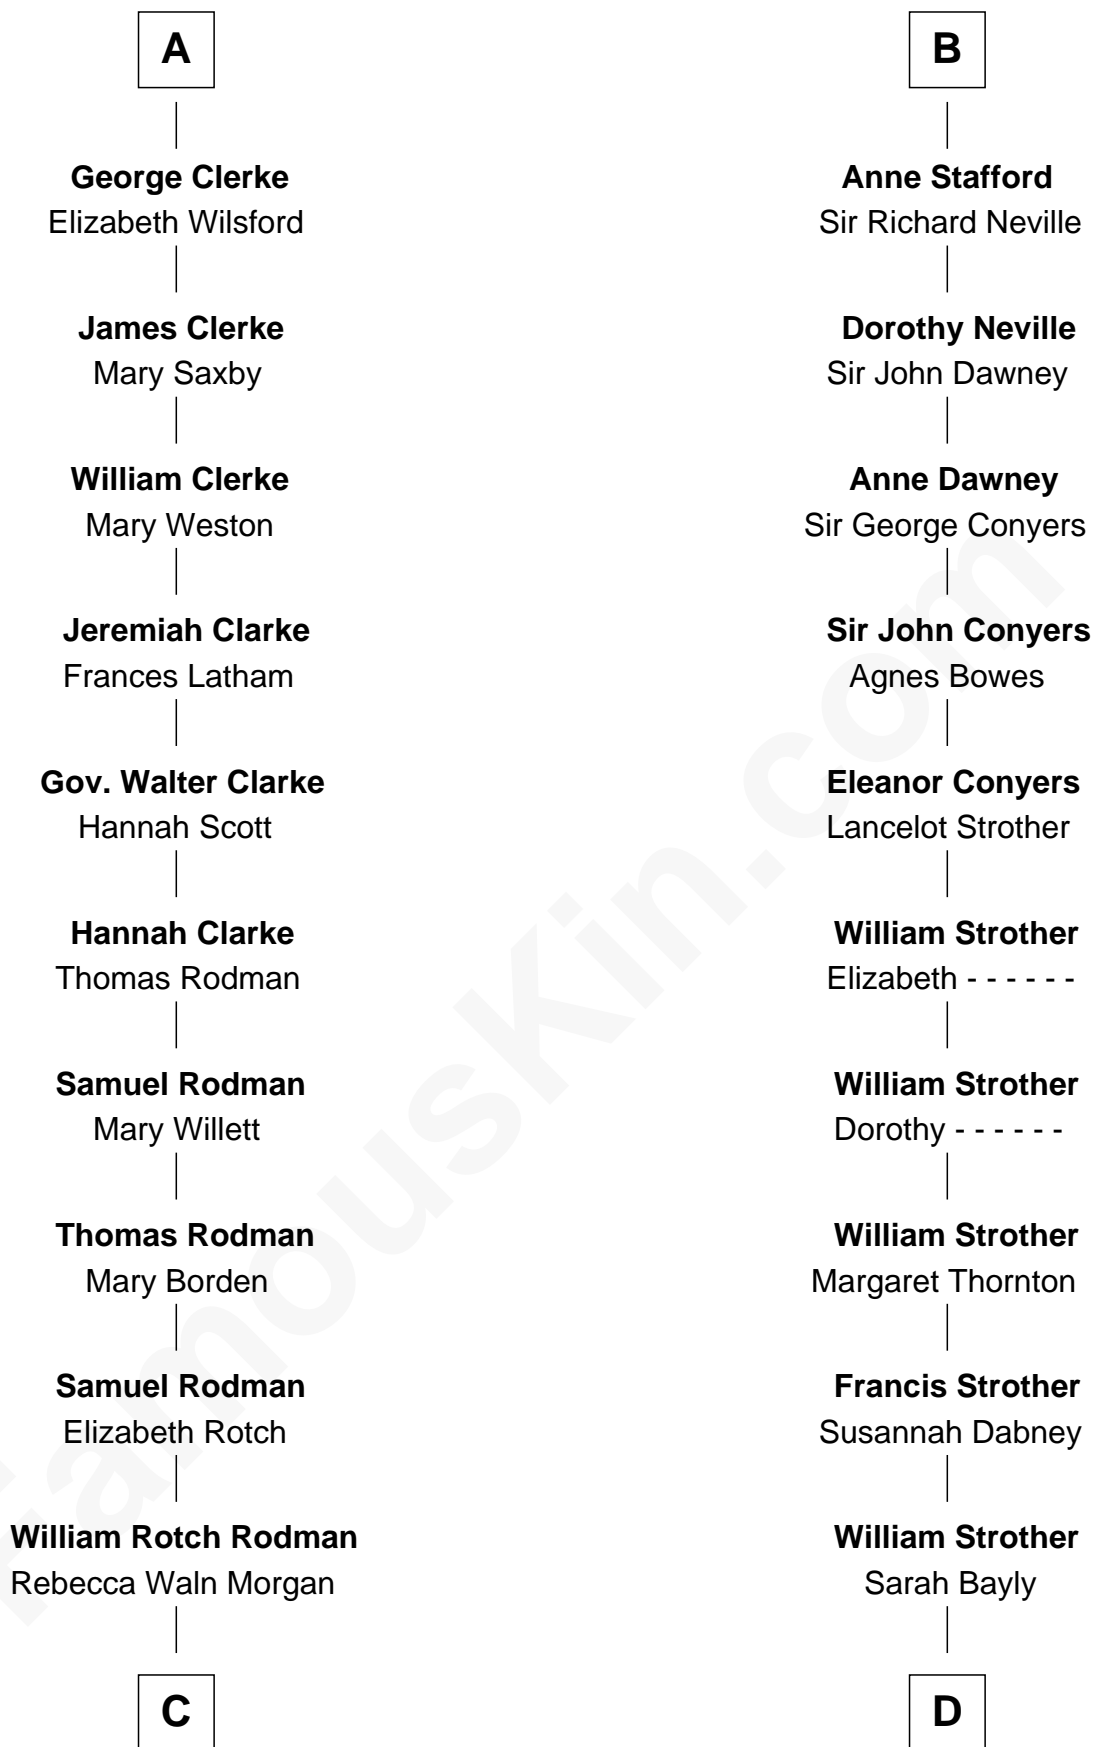

## Relationship Chart of

**Tuesday Weld**

*TV and Movie Actress*

18th cousin 3 times removed of

**Zachary Taylor**

*12th U.S. President*

**John de Botetourte**

Maud FitzThomas

**C**

**Alfred Rodman**  
Anna Lothrop Motley

**Eloise Rodman**  
Stephen Minot Weld

**Edward Motley Weld**  
Sarah Lothrop King

**Lothrop Motley Weld**  
Yosene Balfour Ker

**Tuesday Weld**  
*TV and Movie Actress*

**D**

**Sarah Dabney Strother**  
Col. Richard Taylor

**Zachary Taylor**  
*12th U.S. President*

FamousKin.com