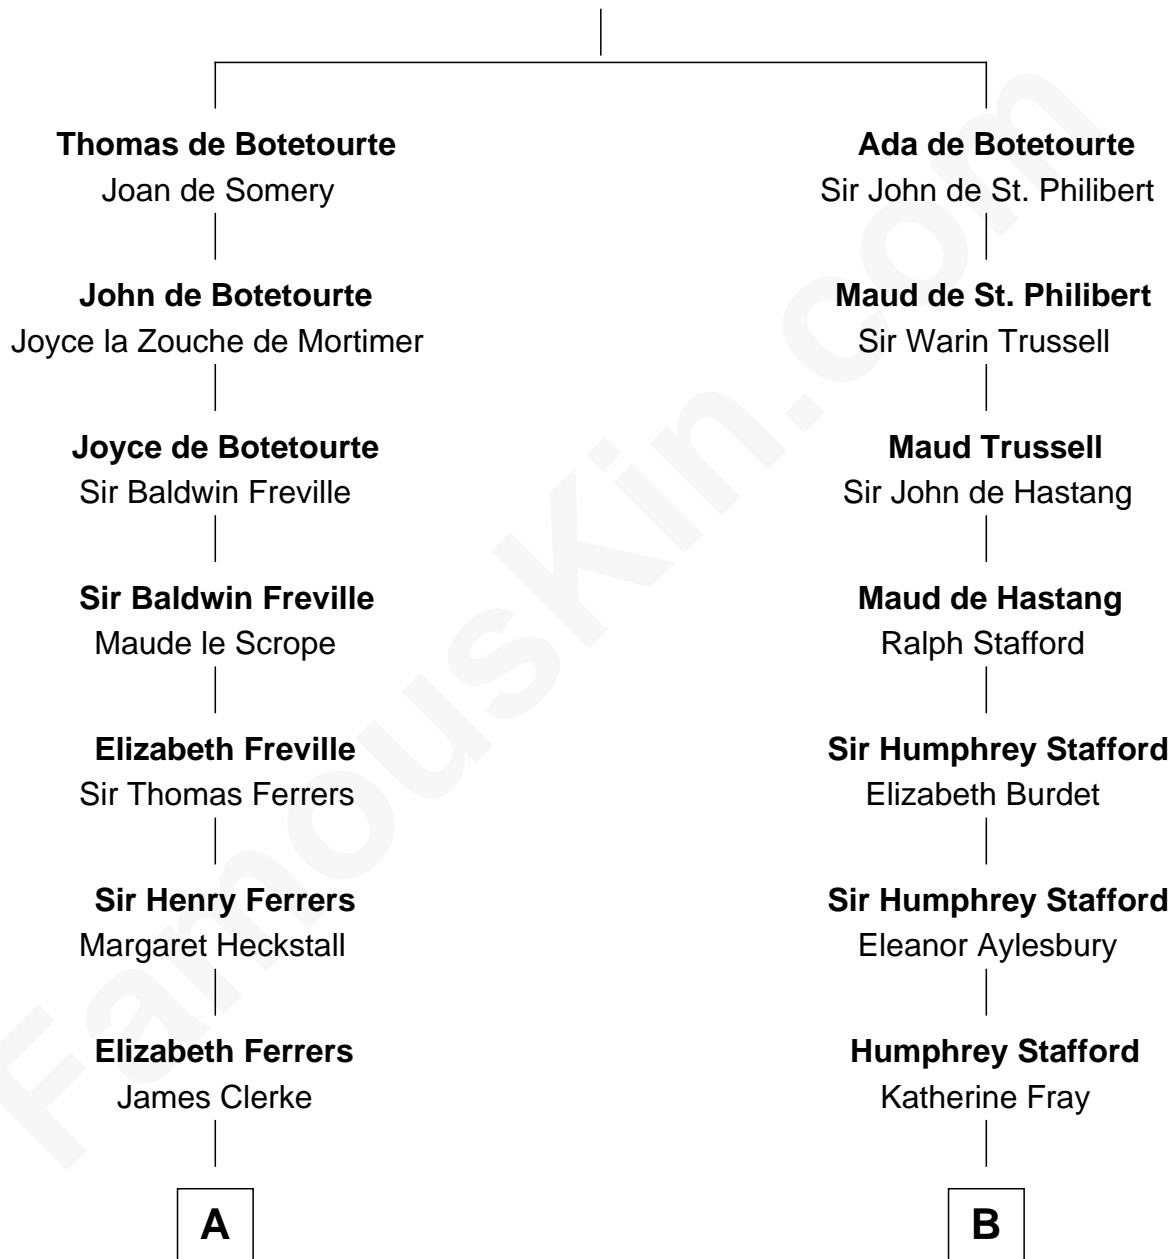

## Relationship Chart of

**Tuesday Weld**

*TV and Movie Actress*

18th cousin 3 times removed of

**Zachary Taylor**

*12th U.S. President*

**John de Botetourte**

Maud FitzThomas

**C**

**Alfred Rodman**  
Anna Lothrop Motley

**Eloise Rodman**  
Stephen Minot Weld

**Edward Motley Weld**  
Sarah Lothrop King

**Lothrop Motley Weld**  
Yosene Balfour Ker

**Tuesday Weld**  
*TV and Movie Actress*

**D**

**Sarah Dabney Strother**  
Col. Richard Taylor

**Zachary Taylor**  
*12th U.S. President*

FamousKin.com