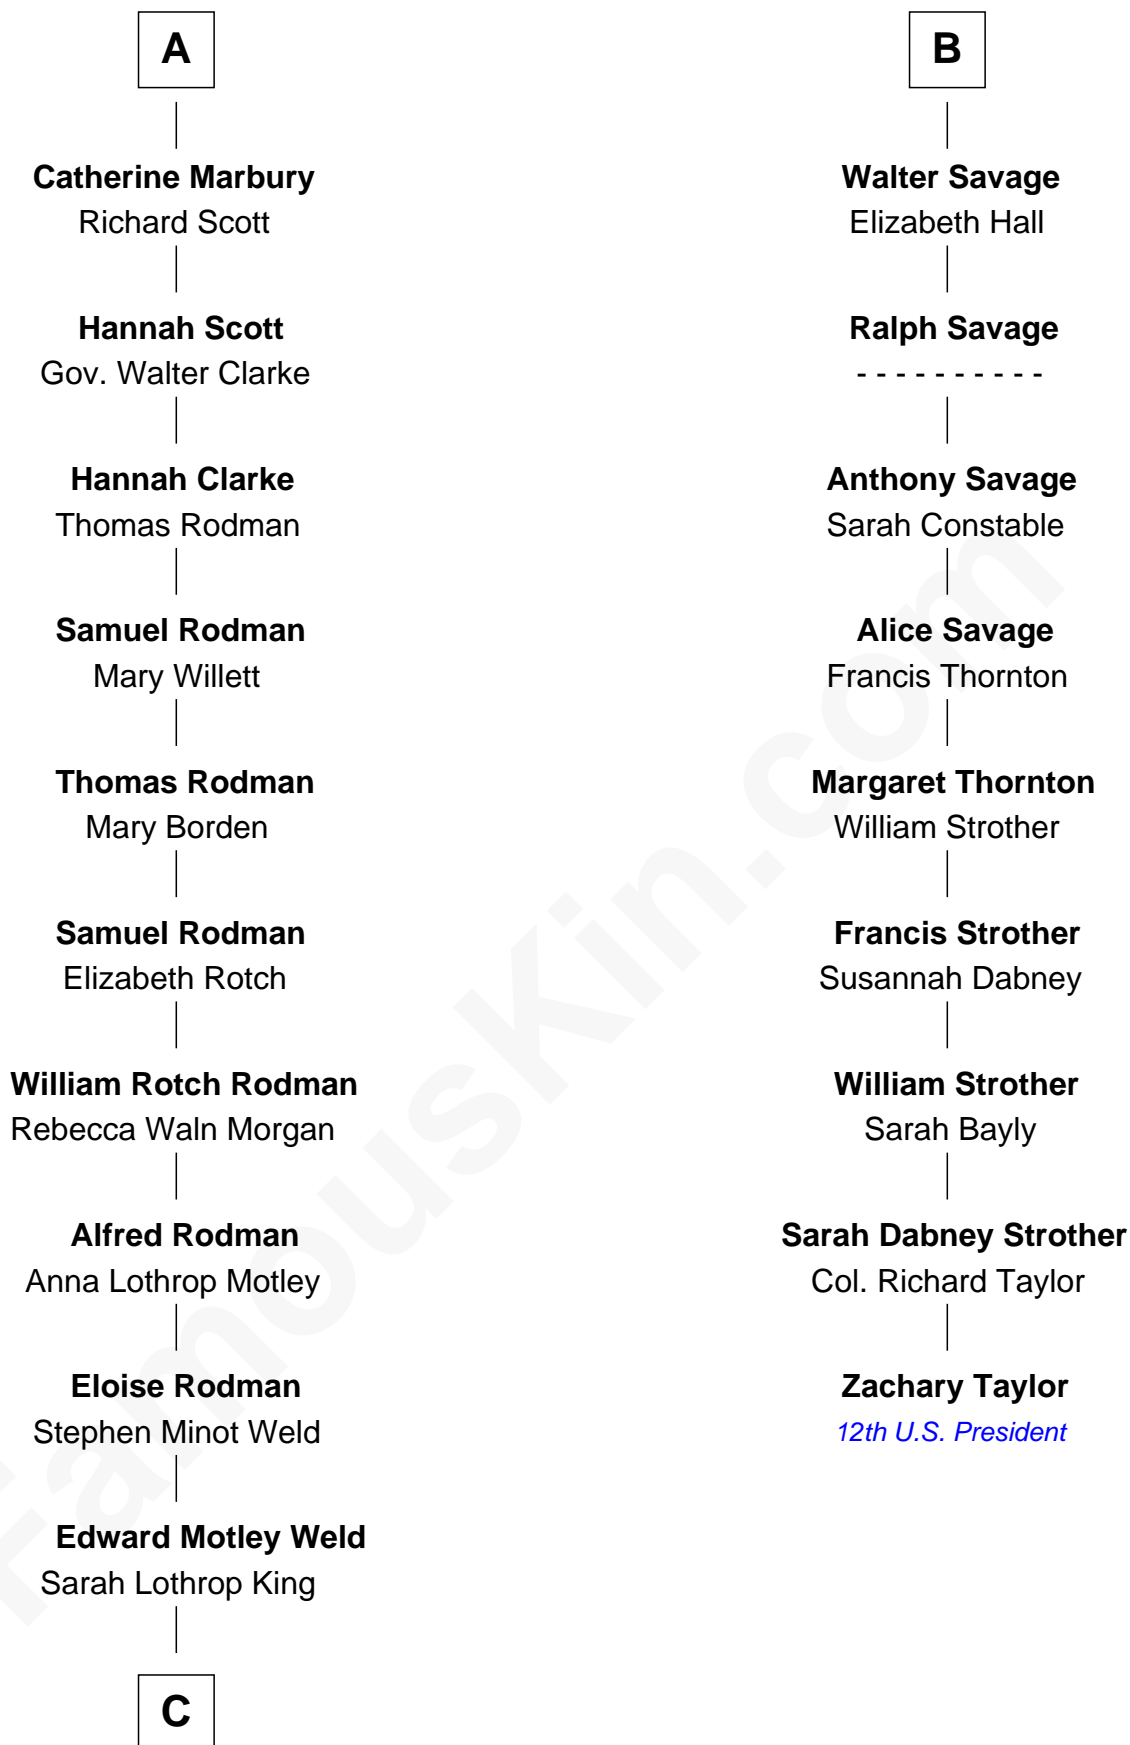

# FamousKin.com Relationship Chart of

**Tuesday Weld**

*TV and Movie Actress*

15th cousin 3 times removed of

**Zachary Taylor**

*12th U.S. President*

**Robert de Ferrers**  
Margaret Despencer

**Phillippa Ferrers**  
Sir Thomas Greene

**Elizabeth Greene**  
William Raleigh

**Sir Edward Raleigh**  
Margaret Verney

**Sir Edward Raleigh**  
Anne Chamberlayne

**Bridget Raleigh**  
Sir John Cope

**Elizabeth Cope**  
John Dryden

**Bridget Dryden**  
Rev. Francis Marbury

**A**

**Sir Edmund Ferrers**  
Ellen Roche

**Margaret Ferrers**  
John de Beauchamp

**Sir Richard de Beauchamp**  
Elizabeth Stafford

**Anne de Beauchamp**  
Sir Richard Lygon

**Sir Richard Lygon**  
Margaret Greville

**Anne Lygon**  
Sir Christopher Savage

**Francis Savage**  
Anne Sheldon

**B**

C

Lothrop Motley Weld

Yosene Balfour Ker

Tuesday Weld

*TV and Movie Actress*