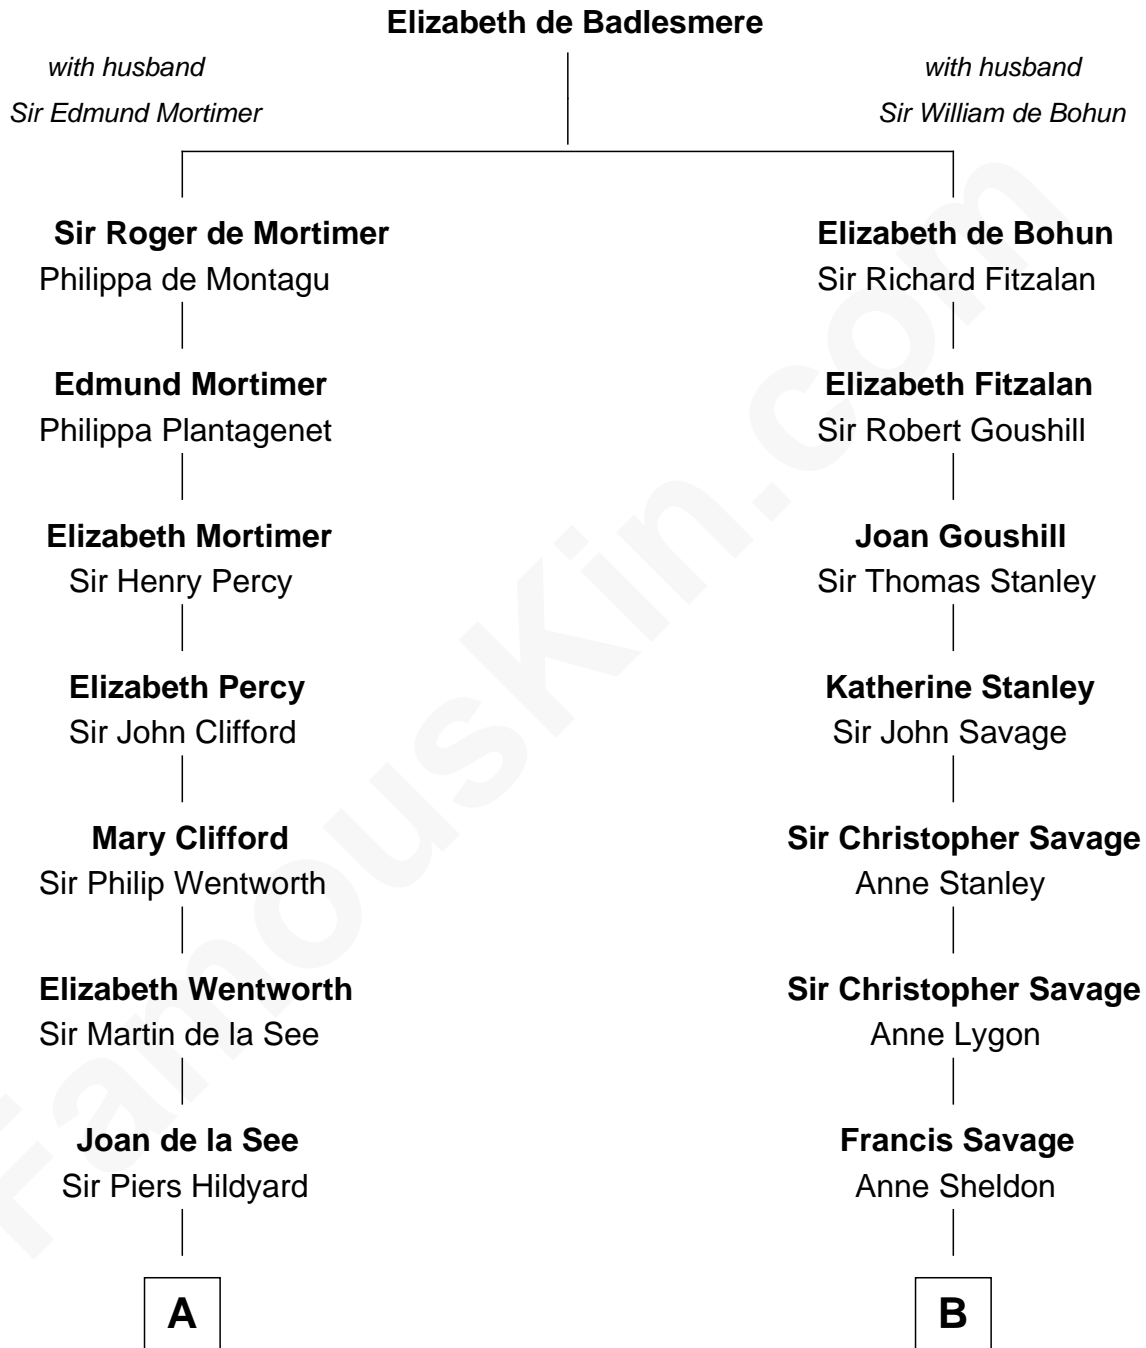

FamousKin.com Relationship Chart of

Tuesday Weld

TV and Movie Actress

15th cousin 6 times removed of

Zachary Taylor

12th U.S. President

C

—
Sarah Bartlett Balch

Stephen Minot Weld

—
Stephen Minot Weld

Eloise Rodman

—
Edward Motley Weld

Sarah Lothrop King

—
Lothrop Motley Weld

Yosene Balfour Ker

—
Tuesday Weld